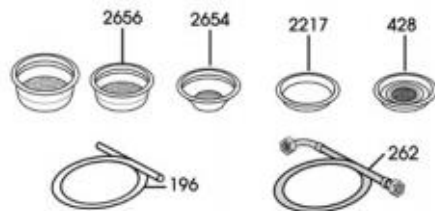

Quality / RUBY PRO
PORTAFILTROS