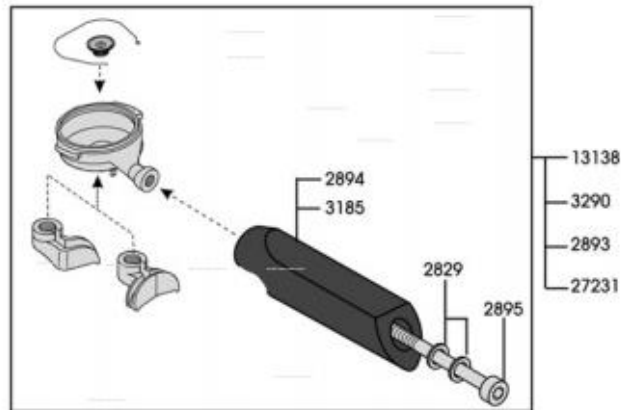

Quality / RUBY PRO
PORTAFILTROS