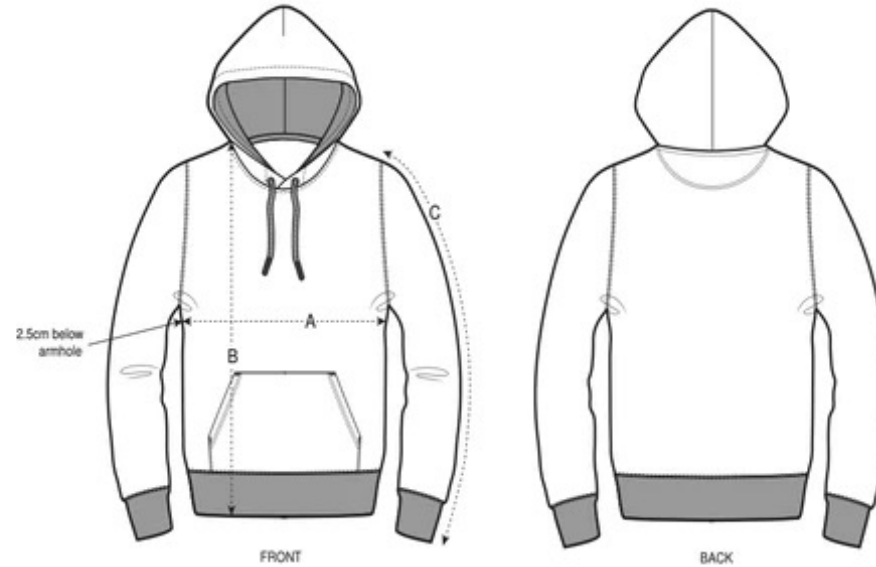

Some sizes are only available on a limited number of colours. Please check our webshop for latest information

Beanies Farbpalette

Onesize

Unisex Sweatpants

SIZES	XXS	XS	S	M	L	XL	XXL	3XL
A Waist	33.5	34	37	40	43	46	49	50
B Leg Length	98	100	102	104	106	108	110	110
C Thigh	28	28	29.2	30	31	32.5	34	35

Farben Unisex Sweatshirt

WHITES

COLORS

ESSENTIAL HEATHERS

Unisex Sweatshirt

SIZES	XXS	XS	S	M	L	XL	XXL	XXXL	XXXXL	XXXXXL
A Half Chest	45.5	48	50.5	53	56	59	62	65	70	75
B Body Length	63	65	68	72	74	76	78	80	82	83
C Sleeve Length	61	62	64.5	66	67.5	69	70.5	70.5	70.5	70.5

Farben Unisex Hoodie

WHITES

COLORS

ESSENTIAL HEATHERS

Unisex Hoodie

SIZES	XXS	XS	S	M	L	XL	XXL	XXXL	XXXXL	XXXXXL
A Half Chest	46.5	49	51.5	54	57	60	63	66	71	76
B Body Length	63	65	68	72	74	76	78	80	82	83
C Sleeve Length	60.5	61.5	64	65.5	67	68.5	70	70	70	70