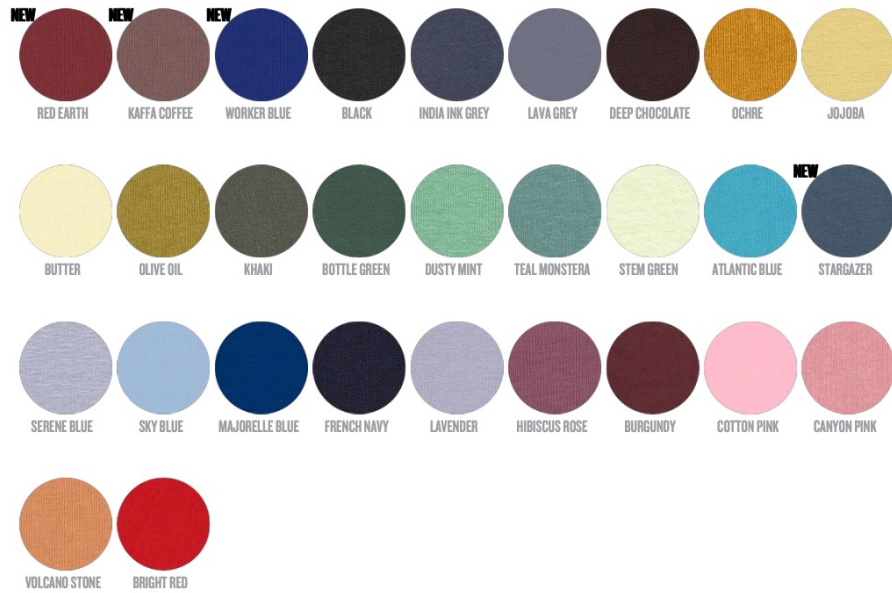

THE
SQUAD

THE
SQUAD

Farbauswahl Zip Hoodie

WHITES

WHITE

NATURAL RAW

COLORS

BLACK

INDIA INK GREY

GLAZED GREEN

STARGAZER

SKY BLUE

FRENCH NAVY

BURGUNDY

COTTON PINK

CANYON PINK

Some sizes are only available on a limited number of colours. Please check our webshop for latest information

Beanies Farbpalette

Onesize

Unisex Sweatpants

SIZES	XXS	XS	S	M	L	XL	XXL	3XL
A Waist	33.5	34	37	40	43	46	49	50
B Leg Length	98	100	102	104	106	108	110	110
C Thigh	28	28	29.2	30	31	32.5	34	35

Farben Unisex Sweatshirt

WHITES

COLORS

ESSENTIAL HEATHERS

Unisex Sweatshirt

SIZES	XXS	XS	S	M	L	XL	XXL	XXXL	XXXXL	XXXXXL
A Half Chest	45.5	48	50.5	53	56	59	62	65	70	75
B Body Length	63	65	68	72	74	76	78	80	82	83
C Sleeve Length	61	62	64.5	66	67.5	69	70.5	70.5	70.5	70.5