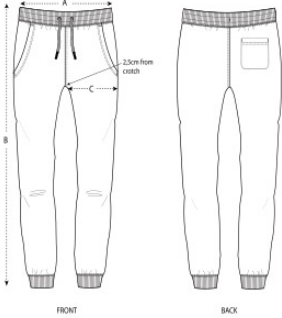

Some sizes are only available on a limited number of colours. Please check our webshop for latest information

G. DYED BLACK

G. DYED AGED INDIA INK GREY

Unisex T-Shirt

SIZES	XXS	XS	S	M	L	XL	XXL	3XL	4XL	5XL
A Half Chest	43.5	46	49	52	55	58	61	64	69	74
B Body Length	64	66	69	72	74	76	78	80	82	84
C Sleeve Length	19	19.5	20.5	21.5	22.5	22.5	23.5	24.5	24.5	25

Some sizes are only available on a limited number of colours. Please check our webshop for latest information

Beanies Farbpalette

Onesize

Unisex Sweatpants

SIZES	XXS	XS	S	M	L	XL	XXL	3XL
A Waist	33.5	34	37	40	43	46	49	50
B Leg Length	98	100	102	104	106	108	110	110
C Thigh	28	28	29.2	30	31	32.5	34	35

Farben Unisex Sweatshirt

WHITES

COLORS

ESSENTIAL HEATHERS

Unisex Sweatshirt

SIZES	XXS	XS	S	M	L	XL	XXL	XXXL	XXXXL	XXXXXL
A Half Chest	45.5	48	50.5	53	56	59	62	65	70	75
B Body Length	63	65	68	72	74	76	78	80	82	83
C Sleeve Length	61	62	64.5	66	67.5	69	70.5	70.5	70.5	70.5

Farben Unisex Hoodie

WHITES

COLORS

ESSENTIAL HEATHERS

Unisex Hoodie

SIZES	XXS	XS	S	M	L	XL	XXL	XXXL	XXXXL	XXXXXL
A Half Chest	46.5	49	51.5	54	57	60	63	66	71	76
B Body Length	63	65	68	72	74	76	78	80	82	83
C Sleeve Length	60.5	61.5	64	65.5	67	68.5	70	70	70	70