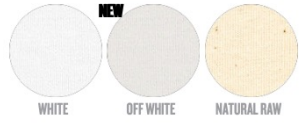

THE
SQUAD

THE
SQUAD

Farbauswahl Zip Hoodie

WHITES

WHITE

NATURAL RAW

COLORS

BLACK

Some sizes are only available on a limited number of colours. Please check our webshop for latest information

G. DYED BLACK

G. DYED AGED INDIA INK GREY

Unisex T-Shirt

SIZES	XXS	XS	S	M	L	XL	XXL	3XL	4XL	5XL
A Half Chest	43.5	46	49	52	55	58	61	64	69	74
B Body Length	64	66	69	72	74	76	78	80	82	84
C Sleeve Length	19	19.5	20.5	21.5	22.5	22.5	23.5	24.5	24.5	25

Some sizes are only available on a limited number of colours. Please check our webshop for latest information

Beanies Farbpalette

Onesize

Unisex Sweatpants

SIZES	XXS	XS	S	M	L	XL	XXL	3XL
A Waist	33.5	34	37	40	43	46	49	50
B Leg Length	98	100	102	104	106	108	110	110
C Thigh	28	28	29.2	30	31	32.5	34	35

Farben Unisex Sweatshirt

WHITES

COLORS

ESSENTIAL HEATHERS

Unisex Sweatshirt

SIZES	XXS	XS	S	M	L	XL	XXL	XXXL	XXXXL	XXXXXL
A Half Chest	45.5	48	50.5	53	56	59	62	65	70	75
B Body Length	63	65	68	72	74	76	78	80	82	83
C Sleeve Length	61	62	64.5	66	67.5	69	70.5	70.5	70.5	70.5