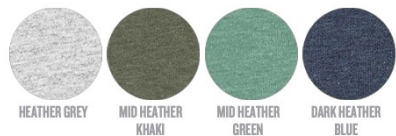

THE
SQUAD

THE
SQUAD

Farbauswahl Zip Hoodie

WHITES

WHITE

NATURAL RAW

COLORS

BLACK

INDIA INK GREY

GLAZED GREEN

STARGAZER

SKY BLUE

FRENCH NAVY

BURGUNDY

COTTON PINK

CANYON PINK

Some sizes are only available on a limited number of colours. Please check our webshop for latest information

Beanies Farbpalette

Onesize

Unisex Sweatpants

SIZES	XXS	XS	S	M	L	XL	XXL	3XL
A Waist	33.5	34	37	40	43	46	49	50
B Leg Length	98	100	102	104	106	108	110	110
C Thigh	28	28	29.2	30	31	32.5	34	35

Farben Unisex Sweatshirt

WHITES

COLORS

ESSENTIAL HEATHERS

Unisex Sweatshirt

SIZES	XXS	XS	S	M	L	XL	XXL	XXXL	XXXXL	XXXXXL
A Half Chest	45.5	48	50.5	53	56	59	62	65	70	75
B Body Length	63	65	68	72	74	76	78	80	82	83
C Sleeve Length	61	62	64.5	66	67.5	69	70.5	70.5	70.5	70.5