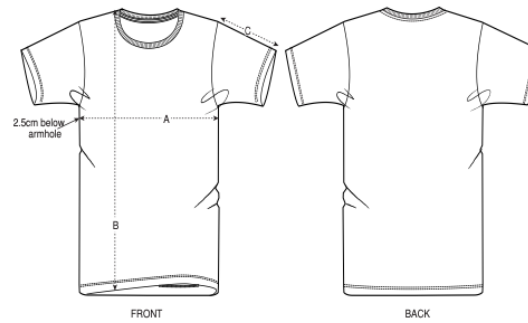

**GAINS
& ROSES**

Zip Hoodie

SIZES	XXS	XS	S	M	L	XL	XXL	3XL	4XL	5XL
A Half Chest	46.5	49	51.5	54	57	60	63	66	71	76
B Body Length	61	63	68	72	74	76	78	80	82	83
C Sleeve Length	59	60	64	65.5	67	68.5	70	70	70	70

Some sizes are only available on a limited number of colours. Please check our webshop for latest information

G. DYED BLACK

G. DYED AGED INDIA INK GREY

Unisex T-Shirt

SIZES	XXS	XS	S	M	L	XL	XXL	3XL	4XL	5XL
A Half Chest	43.5	46	49	52	55	58	61	64	69	74
B Body Length	64	66	69	72	74	76	78	80	82	84
C Sleeve Length	19	19.5	20.5	21.5	22.5	22.5	23.5	24.5	24.5	25

Some sizes are only available on a limited number of colours. Please check our webshop for latest information

Beanies Farbpalette

Onesize

Unisex Sweatpants

SIZES	XXS	XS	S	M	L	XL	XXL	3XL
A Waist	33.5	34	37	40	43	46	49	50
B Leg Length	98	100	102	104	106	108	110	110
C Thigh	28	28	29.2	30	31	32.5	34	35

Farben Unisex Sweatshirt

WHITES

COLORS

ESSENTIAL HEATHERS

Unisex Sweatshirt

SIZES	XXS	XS	S	M	L	XL	XXL	XXXL	XXXXL	XXXXXL
A Half Chest	45.5	48	50.5	53	56	59	62	65	70	75
B Body Length	63	65	68	72	74	76	78	80	82	83
C Sleeve Length	61	62	64.5	66	67.5	69	70.5	70.5	70.5	70.5