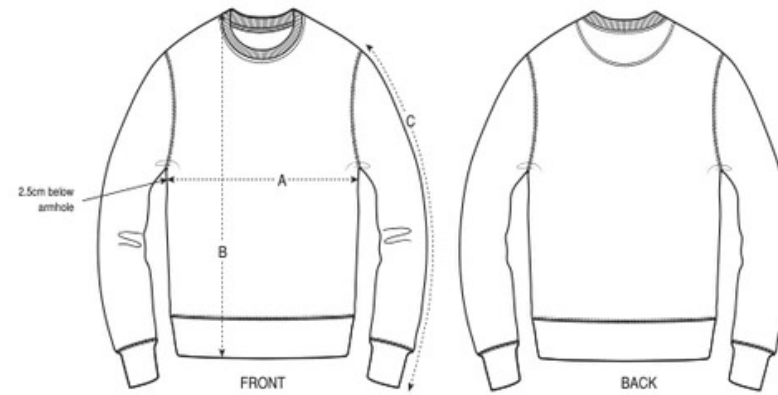

Some sizes are only available on a limited number of colours. Please check our webshop for latest information

Beanies Farbpalette

Onesize

Unisex Sweatpants

SIZES	XXS	XS	S	M	L	XL	XXL	3XL
A Waist	33.5	34	37	40	43	46	49	50
B Leg Length	98	100	102	104	106	108	110	110
C Thigh	28	28	29.2	30	31	32.5	34	35

Farben Unisex Sweatshirt

WHITES

COLORS

ESSENTIAL HEATHERS

Unisex Sweatshirt

SIZES	XXS	XS	S	M	L	XL	XXL	XXXL	XXXXL	XXXXXL
A Half Chest	45.5	48	50.5	53	56	59	62	65	70	75
B Body Length	63	65	68	72	74	76	78	80	82	83
C Sleeve Length	61	62	64.5	66	67.5	69	70.5	70.5	70.5	70.5

Farben Unisex Hoodie

WHITES

COLORS

ESSENTIAL HEATHERS

Unisex Hoodie

SIZES	XXS	XS	S	M	L	XL	XXL	XXXL	XXXXL	XXXXXL
A Half Chest	46.5	49	51.5	54	57	60	63	66	71	76
B Body Length	63	65	68	72	74	76	78	80	82	83
C Sleeve Length	60.5	61.5	64	65.5	67	68.5	70	70	70	70