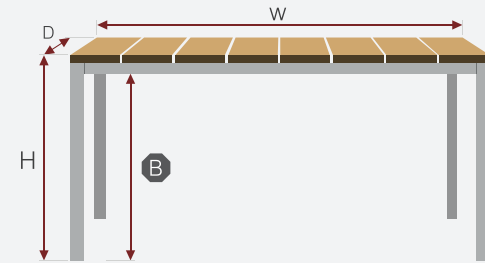

Standard-Sitzhöhe: 45–46 cm / Standard seat height: 45–46 cm