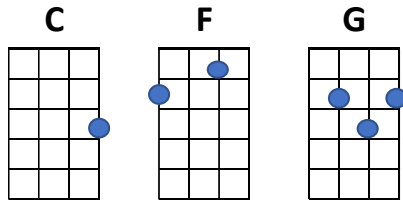

3. Hound Dog – Elvis Presley

Strum: D DU UDU

Verse 1: You ain't nothin' but a [C] hound dog, Cryin' all the time
 You ain't nothin' but a [F] hound dog, Cryin' all the [C] time
 Well, you ain't [G] never caught a rabbit
 And you [F] ain't no friend of [C] mine

Verse 2: When they said you was [C] high classed, Well, that was just a lie
 Yeah they said you was [F] high classed, Well, that was just a [C] lie
 Well, you ain't [G] never caught a rabbit
 And you [F] ain't no friend of [C] mine [N.C.]

Solo
C C C C
F F C C
G F C C

Verse 4: When they said you was [C] high classed, Well, that was just a lie
 Yeah they said you was [F] high classed, Well, that was just a [C] lie
 Well, you ain't [G] never caught a rabbit
 And you [F] ain't no friend of [C] mine [N.C.]

Solo
C C C C
F F C C
G F C C

Verse 5: When they said you was [C] high classed, Well, that was just a lie
 Yeah they said you was [F] high classed, Well, that was just a [C] lie
 Well, you ain't [G] never caught a rabbit
 And you [F] ain't no friend of [C] mine [N.C.]