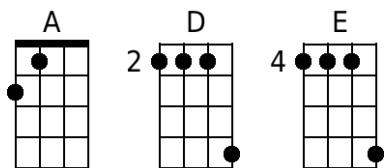

Lay Down Sally, Eric Clapton

(mp, 24/2/2021)

Strumming: DDU UDU

Intro: A A A A

Verse 1:

A
There is nothing that is wrong
D
In wanting you to stay here with me
A
I know you've got somewhere to go
D
But won't you make yourself at home and stay with me?
E
And don't you ever leave

Chorus:

A D
Lay down, Sally, and rest you in my arms
E A
Don't you think you want someone to talk to?
A D
Lay down, Sally, no need to leave so soon
E A
I've been trying all night long just to talk to you

Solo: **A A A A**

Verse:

A
 I long to see the morning light
D
 Coloring your face so dreamily
A
 So don't you go and say goodbye
D
 You can lay your worries down and stay with me
E
 And don't you ever leave

Chorus, 2x:

A **D**
 Lay down, Sally, and rest you in my arms
E **A**
 Don't you think you want someone to talk to?
A **D**
 Lay down, Sally, no need to leave so soon
E **A**
 I've been trying all night long just to talk to you