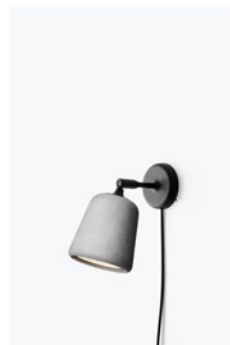

20153/Material Wall Lamp
Smoked Oak

20161/Material Pendant
Yellow Steel

20150/Material Wall Lamp
Natural Cork

20151/Material Wall Lamp
Mixed Cork

20157/Material Wall Lamp
Dark Grey Concrete

20155/Material Wall Lamp
Light Grey Concrete