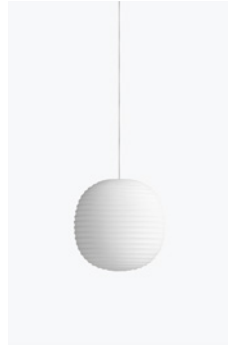

21210/Tense Pendant Lamp, Medium
White Tyvek Membrane

21110/Ware Table Lamp
Milk White ABS Plastic

21111/Ware Table Lamp
Mole Grey ABS Plastic

20410/Kizu Table Lamp, Large
White Marble w. White Acrylic

20420/Kizu Table Lamp, Small
White Marble w. White Acrylic

20411/Kizu Table Lamp, Large
Black Marble w. White Acrylic

20421/Kizu Table Lamp, Small
Black Marble w. White Acrylic

20412/Kizu Table Lamp, Large
Gris du Marais Marble w. White Acrylic

20422/Kizu Table Lamp, Small
Gris du Marais Marble w. White Acrylic

20630/Lantern
Pendant, Large
Frosted White Opal Glass

20620/Lantern
Pendant, Medium
Frosted White Opal Glass

20610/Lantern
Pendant, Small
Frosted White Opal Glass

20631/Lantern Globe
Floor Lamp, Large
*Black Base w. Frosted White
Opal Glass*

20624/Lantern Globe
Table Lamp, Medium
*Black Base w. Frosted White
Opal Glass*

20614/Lantern Globe
Table Lamp, Small
*Black Base w. Frosted White
Opal Glass*

20623/Lantern Ceiling
Lamp, Medium
*Black Base w. Frosted White
Opal Glass*