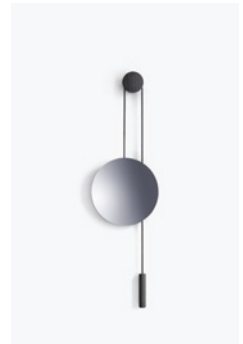

11411/Rise & Shine
Wall Mirror
Burned Oak w. Steel Weight