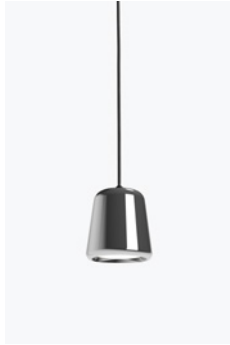

20630/Lantern
Pendant, Large
Frosted White Opal Glass

20620/Lantern
Pendant, Medium
Frosted White Opal Glass

20610/Lantern
Pendant, Small
Frosted White Opal Glass

20631/Lantern Globe
Floor Lamp, Large
*Black Base w. Frosted White
Opal Glass*

20624/Lantern Globe
Table Lamp, Medium
*Black Base w. Frosted White
Opal Glass*

20614/Lantern Globe
Table Lamp, Small
*Black Base w. Frosted White
Opal Glass*

20623/Lantern Ceiling
Lamp, Medium
*Black Base w. Frosted White
Opal Glass*

20512/Bowl Table
Lamp
*Stainless Steel w. Light
Smoked Glass*

20510/Bowl Table
Lamp
*Raw Copper w. Light
Smoked Glass*

20511/Bowl Table
Lamp
*Verdigrised Copper w. Light
Green Glass*

20210/Hang On Honey
Pendant
Jet Black

20211/Hang On Honey
Pendant
Oxidized Aluminium

20212/Hang On Honey
Pendant
Raw Copper

20124/Material
Pendant
Opal Glass

20125/Material
Pendant
Stainless Steel

20123/Material
Pendant
*The Black Sheep (White
Marble w. Black Fitting)*