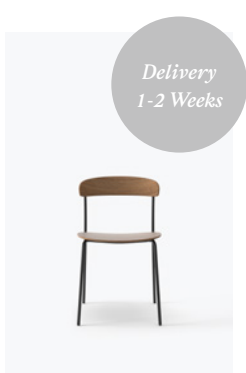

41022/Missing Chair
without Armrest
Walnut w. Black Frame