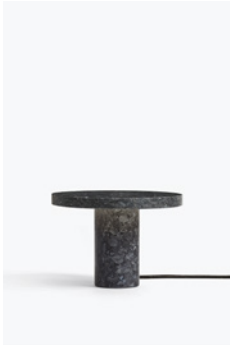

20910/Core Table
Lamp
Lundhs Blue Granite