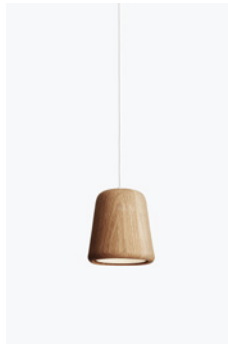

20112/Material
Pendant
Natural Oak