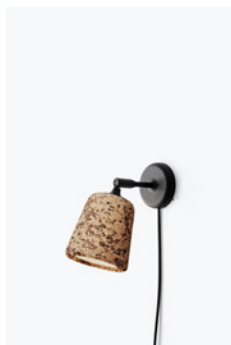

20512/Bowl Table
Lamp
*Stainless Steel w. Light
Smoked Glass*

20510/Bowl Table
Lamp
*Raw Copper w. Light
Smoked Glass*

20511/Bowl Table
Lamp
*Verdigrised Copper w. Light
Green Glass*

20210/Hang On Honey
Pendant
Jet Black

20163/Material Wall Lamp
The Black Sheep (White Marble w. Black Base)

20160/Material Wall Lamp
Terracotta

20158/Material Wall Lamp
Black Marble

20159/Material Wall Lamp
White Marble

20152/Material Wall Lamp
Natural Oak

20153/Material Wall Lamp
Smoked Oak

20161/Material Pendant
Yellow Steel

20150/Material Wall Lamp
Natural Cork

20151/Material Wall Lamp
Mixed Cork

20157/Material Wall Lamp
Dark Grey Concrete

20155/Material Wall Lamp
Light Grey Concrete