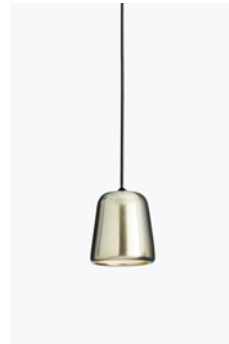

20630/Lantern
Pendant, Large
Frosted White Opal Glass

20620/Lantern
Pendant, Medium
Frosted White Opal Glass

20610/Lantern
Pendant, Small
Frosted White Opal Glass

20631/Lantern Globe
Floor Lamp, Large
*Black Base w. Frosted White
Opal Glass*

20624/Lantern Globe
Table Lamp, Medium
*Black Base w. Frosted White
Opal Glass*

20614/Lantern Globe
Table Lamp, Small
*Black Base w. Frosted White
Opal Glass*

20623/Lantern Ceiling
Lamp, Medium
*Black Base w. Frosted White
Opal Glass*

20512/Bowl Table
Lamp
*Stainless Steel w. Light
Smoked Glass*

20510/Bowl Table
Lamp
*Raw Copper w. Light
Smoked Glass*

20511/Bowl Table
Lamp
*Verdigrised Copper w. Light
Green Glass*

20210/Hang On Honey
Pendant
Jet Black

20120/Material
Pendant
Terracotta

20118/Material
Pendant
Black Marble

20119/Material
Pendant
White Marble

20112/Material
Pendant
Natural Oak

20113/Material
Pendant
Smoked Oak

20121/Material
Pendant
Yellow Steel