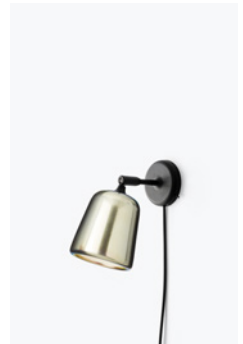

20512/Bowl Table
Lamp
*Stainless Steel w. Light
Smoked Glass*

20510/Bowl Table
Lamp
*Raw Copper w. Light
Smoked Glass*

20511/Bowl Table
Lamp
*Verdigrised Copper w. Light
Green Glass*

20210/Hang On Honey
Pendant
Jet Black

20110/Material
Pendant
Natural Cork

20111/Material
Pendant
Mixed Cork

20117/Material
Pendant
Dark Grey Concrete

20115/Material
Pendant
Light Grey Concrete

20164/Material Wall Lamp
Opal Glass

20165/Material Wall Lamp
Stainless Steel

20163/Material Wall Lamp
The Black Sheep (White Marble w. Black Base)

20160/Material Wall Lamp
Terracotta

20158/Material Wall Lamp
Black Marble

20159/Material Wall Lamp
White Marble

20152/Material Wall Lamp
Natural Oak

20153/Material Wall Lamp
Smoked Oak

20161/Material Pendant
Yellow Steel

20150/Material Wall Lamp
Natural Cork

20151/Material Wall Lamp
Mixed Cork

20157/Material Wall Lamp
Dark Grey Concrete

20155/Material Wall Lamp
Light Grey Concrete