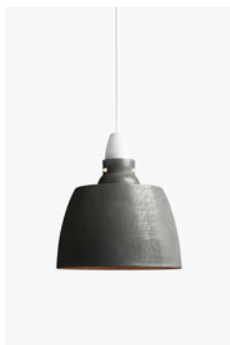

20630/Lantern
Pendant, Large
Frosted White Opal Glass

20620/Lantern
Pendant, Medium
Frosted White Opal Glass

20610/Lantern
Pendant, Small
Frosted White Opal Glass

20631/Lantern Globe
Floor Lamp, Large
*Black Base w. Frosted White
Opal Glass*

20611/Lantern Table
Lamp, Small
*Black Base w. Frosted White
Opal Glass*

20612/Lantern Wall
Lamp, Small
*Black Base w. Frosted White
Opal Glass*

20910/Core Table
Lamp
Lundhs Blue Granite

21010/Five Floor
Lamp
White w. White Marble Base

20512/Bowl Table
Lamp
*Stainless Steel w. Light
Smoked Glass*

20510/Bowl Table
Lamp
*Raw Copper w. Light
Smoked Glass*

20511/Bowl Table
Lamp
*Verdigrised Copper w. Light
Green Glass*

20210/Hang On Honey
Pendant
Jet Black

20211/Hang On Honey
Pendant
Oxidized Aluminium

20212/Hang On Honey
Pendant
Raw Copper

20124/Material
Pendant
Opal Glass

20125/Material
Pendant
Stainless Steel

20123/Material
Pendant
*The Black Sheep (White
Marble w. Black Fitting)*