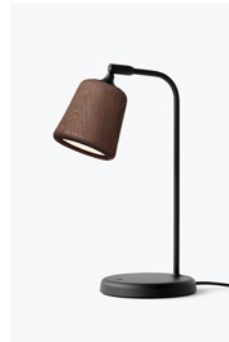

20133/Material Table
Lamp
Smoked Oak