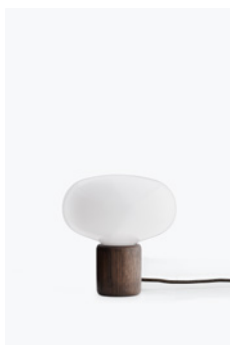

NEW WORKS.

Stock Update
March 2021

20340/Karl Johan Pendant Lamp, Large
White Opal Glass w. Black Fitting

20330/Karl Johan Pendant Lamp, Small
White Opal Glass w. Black Fitting

20341/Karl Johan Pendant Lamp, Large
Smoked Glass w. Black Fitting

20331/Karl Johan Pendant Lamp, Small
Smoked Glass w. Black Fitting

20342/Karl Johan Chandelier
White Opal Glass w. Black Fitting

20343/Karl Johan Chandelier
Smoked Glass w. Black Fitting

20310/Karl-Johan Table Lamp
Smoked Oak w. White Opal Glass