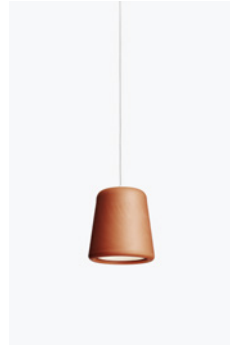

20630/Lantern
Pendant, Large
Frosted White Opal Glass

20620/Lantern
Pendant, Medium
Frosted White Opal Glass

20610/Lantern
Pendant, Small
Frosted White Opal Glass

20631/Lantern Globe
Floor Lamp, Large
*Black Base w. Frosted White
Opal Glass*

20624/Lantern Globe
Table Lamp, Medium
*Black Base w. Frosted White
Opal Glass*

20614/Lantern Globe
Table Lamp, Small
*Black Base w. Frosted White
Opal Glass*

20623/Lantern Ceiling
Lamp, Medium
*Black Base w. Frosted White
Opal Glass*

20512/Bowl Table
Lamp
*Stainless Steel w. Light
Smoked Glass*

20510/Bowl Table
Lamp
*Raw Copper w. Light
Smoked Glass*

20511/Bowl Table
Lamp
*Verdigrised Copper w. Light
Green Glass*

20210/Hang On Honey
Pendant
Jet Black

20211/Hang On Honey
Pendant
Oxidized Aluminium

20212/Hang On Honey
Pendant
Raw Copper

20124/Material
Pendant
Opal Glass

20125/Material
Pendant
Stainless Steel

20123/Material
Pendant
*The Black Sheep (White
Marble w. Black Fitting)*