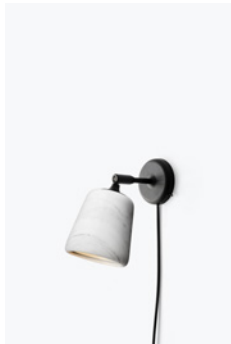

20159/Material Wall Lamp
White Marble