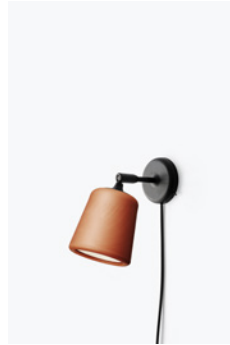

20160/Material Wall Lamp
Terracotta