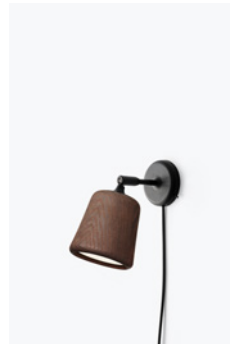

20163/Material Wall Lamp
The Black Sheep (White Marble w. Black Base)

20160/Material Wall Lamp
Terracotta

20158/Material Wall Lamp
Black Marble

20159/Material Wall Lamp
White Marble

20152/Material Wall Lamp
Natural Oak

20153/Material Wall Lamp
Smoked Oak

20161/Material Pendant
Yellow Steel

20150/Material Wall Lamp
Natural Cork

20151/Material Wall Lamp
Mixed Cork

20157/Material Wall Lamp
Dark Grey Concrete

20155/Material Wall Lamp
Light Grey Concrete