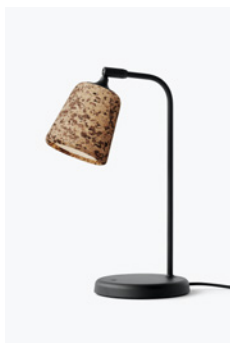

20144/Material Table
Lamp
Opal Glass

20145/Material Table
Lamp
Stainless Steel

20143/Material Table
Lamp
*The Black Sheep (White
Marble w. Black Base)*

20140/Material Table
Lamp
Terracotta

20138/Material Table
Lamp
Black Marble

20139/Material Table
Lamp
White Marble

20132/Material Table
Lamp
Natural Oak

20133/Material Table
Lamp
Smoked Oak

20141/Material Table
Lamp
Yellow Steel

20130/Material Table
Lamp
Natural Cork

20131/Material Table
Lamp
Mixed Cork

20137/Material Table
Lamp
Dark Grey Concrete

20135/Material Table
Lamp
Light Grey Concrete

41011/Missing Chair
Black Stained Oak w. Black
Frame

41012/Missing Chair
Walnut w. Black Frame

41010/Missing Chair
Natural Oak w. Black
Frame