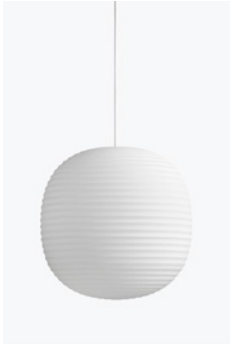

21210/Tense Pendant Lamp, Medium
White Tyvek Membrane

21110/Ware Table Lamp
Milk White ABS Plastic

21111/Ware Table Lamp
Mole Grey ABS Plastic

20410/Kizu Table Lamp, Large
White Marble w. White Acrylic

20420/Kizu Table Lamp, Small
White Marble w. White Acrylic

20411/Kizu Table Lamp, Large
Black Marble w. White Acrylic

20421/Kizu Table Lamp, Small
Black Marble w. White Acrylic

20412/Kizu Table Lamp, Large
Gris du Marais Marble w. White Acrylic

20422/Kizu Table Lamp, Small
Gris du Marais Marble w. White Acrylic

20630/Lantern
Pendant, Large
Frosted White Opal Glass

20620/Lantern
Pendant, Medium
Frosted White Opal Glass

20610/Lantern
Pendant, Small
Frosted White Opal Glass

20631/Lantern Globe
Floor Lamp, Large
*Black Base w. Frosted White
Opal Glass*

20624/Lantern Globe
Table Lamp, Medium
*Black Base w. Frosted White
Opal Glass*

20614/Lantern Globe
Table Lamp, Small
*Black Base w. Frosted White
Opal Glass*

20623/Lantern Ceiling
Lamp, Medium
*Black Base w. Frosted White
Opal Glass*