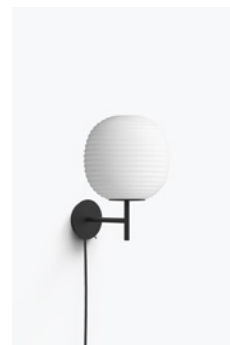

20612/Lantern Wall
Lamp, Small
*Black Base w. Frosted White
Opal Glass*