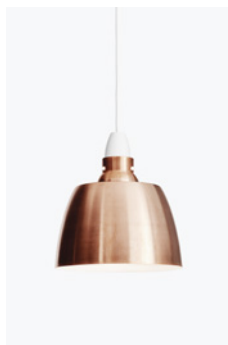

20624/Lantern Globe
Table Lamp, Medium
*Black Base w. Frosted White
Opal Glass*

20614/Lantern Globe
Table Lamp, Small
*Black Base w. Frosted White
Opal Glass*

20623/Lantern Ceiling
Lamp, Medium
*Black Base w. Frosted White
Opal Glass*

20611/Lantern Table
Lamp, Small
*Black Base w. Frosted White
Opal Glass*

20612/Lantern Wall
Lamp, Small
*Black Base w. Frosted White
Opal Glass*

20910/Core Table
Lamp
Lundhs Blue Granite

21010/Five Floor
Lamp
White w. White Marble Base

20512/Bowl Table
Lamp
*Stainless Steel w. Light
Smoked Glass*

20510/Bowl Table
Lamp
*Raw Copper w. Light
Smoked Glass*

20511/Bowl Table
Lamp
*Verdigrised Copper w. Light
Green Glass*

20210/Hang On Honey
Pendant
Jet Black

20211/Hang On Honey
Pendant
Oxidized Aluminium

20212/Hang On Honey
Pendant
Raw Copper

20124/Material
Pendant
Opal Glass

20125/Material
Pendant
Stainless Steel

20123/Material
Pendant
*The Black Sheep (White
Marble w. Black Fitting)*