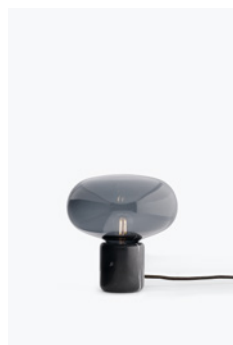

NEW WORKS.

Stock Update
March 2021

20340/Karl Johan Pendant Lamp, Large
White Opal Glass w. Black Fitting

20330/Karl Johan Pendant Lamp, Small
White Opal Glass w. Black Fitting

20341/Karl Johan Pendant Lamp, Large
Smoked Glass w. Black Fitting

20331/Karl Johan Pendant Lamp, Small
Smoked Glass w. Black Fitting

20342/Karl Johan Chandelier
White Opal Glass w. Black Fitting

20343/Karl Johan Chandelier
Smoked Glass w. Black Fitting

20310/Karl-Johan Table Lamp
Smoked Oak w. White Opal Glass

20311/Karl-Johan Table Lamp
Black Marquina w. Smoked Glass

20320/Karl Johan Wall Lamp
Smoked Oak w. White Opal Glass

20321/Karl Johan Wall Lamp
Black Stained Oak w. Smoked Glass

21220/Tense Pendant Lamp, Large
White Tyvek Membrane

20630/Lantern
Pendant, Large
Frosted White Opal Glass

20620/Lantern
Pendant, Medium
Frosted White Opal Glass

20610/Lantern
Pendant, Small
Frosted White Opal Glass

20631/Lantern Globe
Floor Lamp, Large
*Black Base w. Frosted White
Opal Glass*