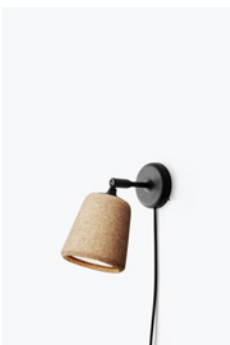

20150/Material Wall Lamp
Natural Cork