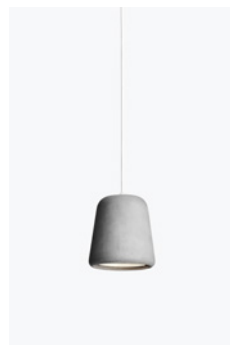

20115/Material
Pendant
Light Grey Concrete