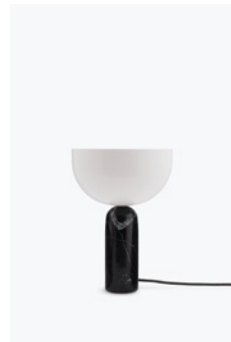

20421/Kizu Table Lamp, Small
Black Marble w. White Acrylic