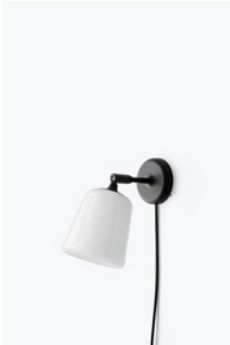

20512/Bowl Table
Lamp
*Stainless Steel w. Light
Smoked Glass*

20510/Bowl Table
Lamp
*Raw Copper w. Light
Smoked Glass*

20511/Bowl Table
Lamp
*Verdigrised Copper w. Light
Green Glass*

20210/Hang On Honey
Pendant
Jet Black

20110/Material
Pendant
Natural Cork

20111/Material
Pendant
Mixed Cork

20117/Material
Pendant
Dark Grey Concrete

20115/Material
Pendant
Light Grey Concrete

20164/Material Wall Lamp
Opal Glass

20165/Material Wall Lamp
Stainless Steel