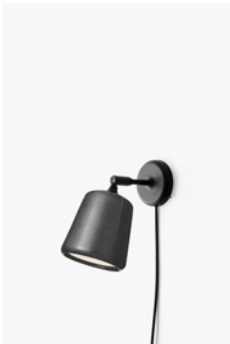

20158/Material Wall Lamp
Black Marble