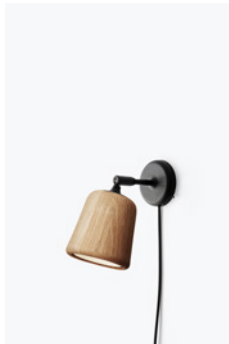

20163/Material Wall Lamp
The Black Sheep (White Marble w. Black Base)

20160/Material Wall Lamp
Terracotta

20158/Material Wall Lamp
Black Marble

20159/Material Wall Lamp
White Marble

20152/Material Wall Lamp
Natural Oak