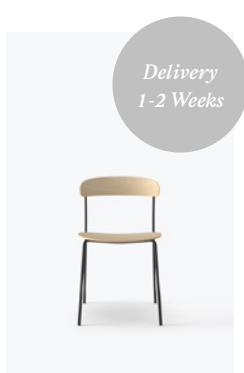

41020/Missing Chair
without Armrest
Natural Base w. Black
Frame

Upholstry is optional on
seat and back.