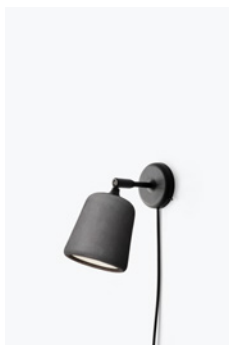

20163/Material Wall Lamp
The Black Sheep (White Marble w. Black Base)

20160/Material Wall Lamp
Terracotta

20158/Material Wall Lamp
Black Marble

20159/Material Wall Lamp
White Marble

20152/Material Wall Lamp
Natural Oak

20153/Material Wall Lamp
Smoked Oak

20161/Material Pendant
Yellow Steel

20150/Material Wall Lamp
Natural Cork

20151/Material Wall Lamp
Mixed Cork

20157/Material Wall Lamp
Dark Grey Concrete

20155/Material Wall Lamp
Light Grey Concrete

20144/Material Table
Lamp
Opal Glass

20145/Material Table
Lamp
Stainless Steel

20143/Material Table
Lamp
*The Black Sheep (White
Marble w. Black Base)*

20140/Material Table
Lamp
Terracotta

20138/Material Table
Lamp
Black Marble