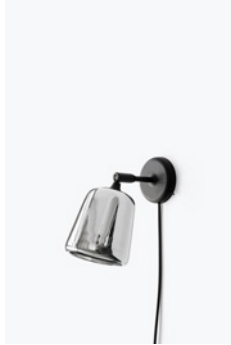

20512/Bowl Table
Lamp
*Stainless Steel w. Light
Smoked Glass*

20510/Bowl Table
Lamp
*Raw Copper w. Light
Smoked Glass*

20511/Bowl Table
Lamp
*Verdigrised Copper w. Light
Green Glass*

20210/Hang On Honey
Pendant
Jet Black

20110/Material
Pendant
Natural Cork

20111/Material
Pendant
Mixed Cork

20117/Material
Pendant
Dark Grey Concrete

20115/Material
Pendant
Light Grey Concrete

20164/Material Wall Lamp
Opal Glass

20165/Material Wall Lamp
Stainless Steel