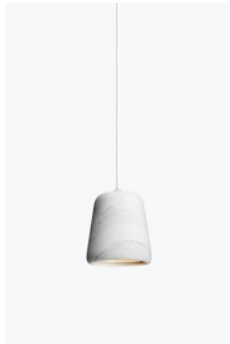

20119/Material
Pendant
White Marble