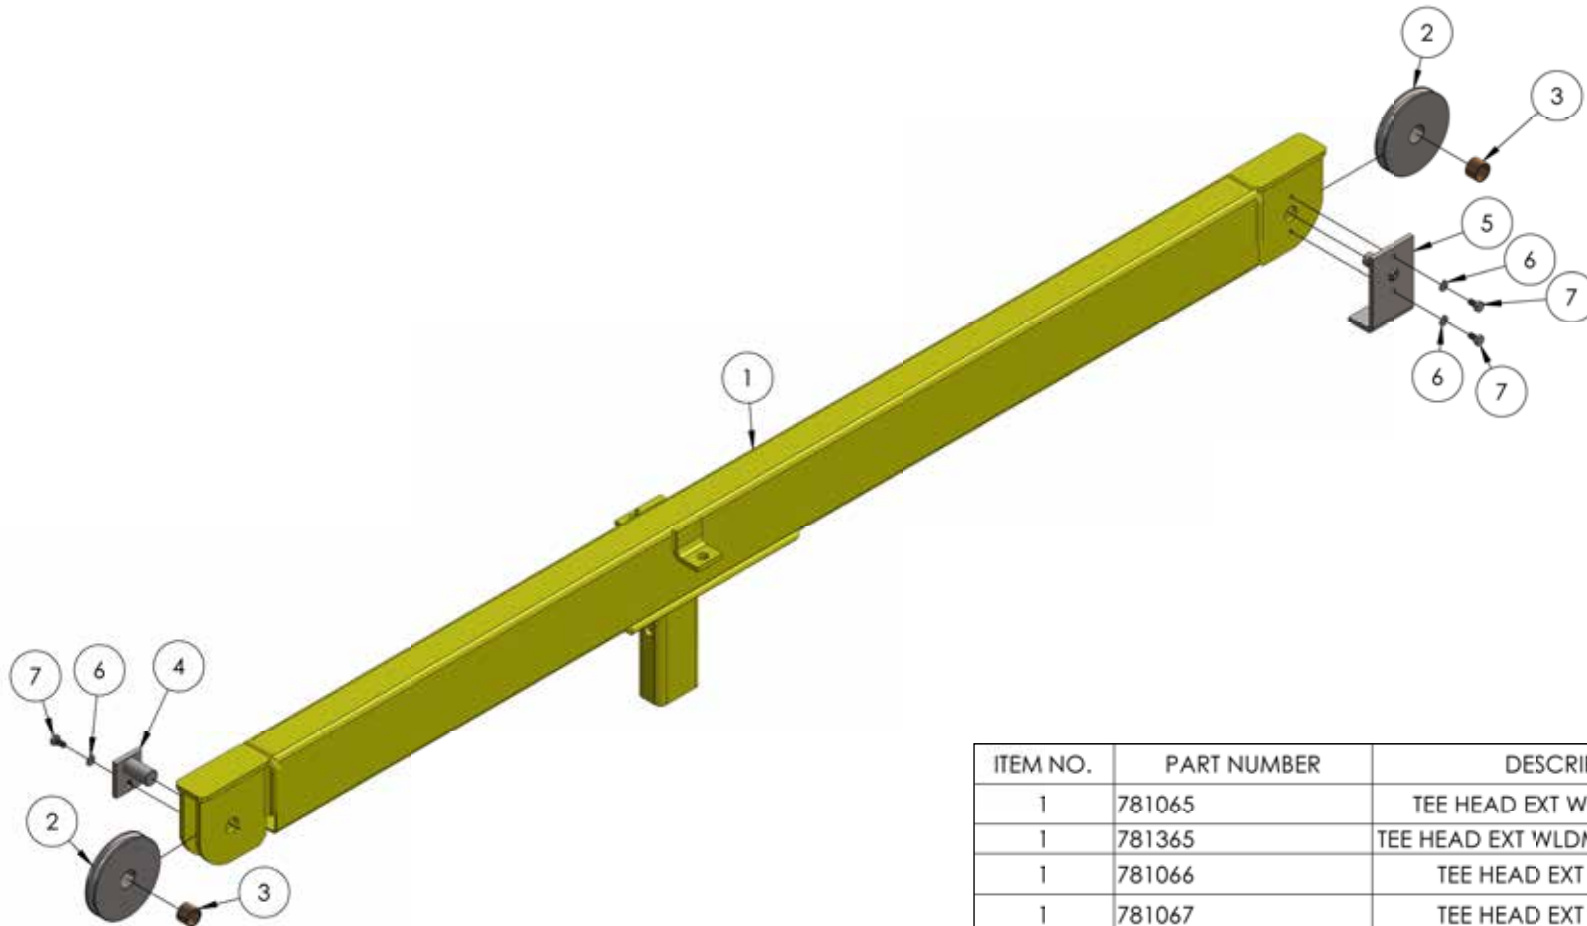

TEE HEAD EXTENSION ASSEMBLY

ITEM NO.	PART NUMBER	DESCRIPTION	QTY.
1	781065	TEE HEAD EXT WLDMT 100/150	1
1	781365	TEE HEAD EXT WLDMT 100/150 GALV	1
1	781066	TEE HEAD EXT WLDMT 180	1
1	781067	TEE HEAD EXT WLDMT 250	1
1	781367	TEE HEAD EXT WLDMT 250 GALV	1
2	780046	4" SHEAVE	2
3	775060	BUSHING, BRONZE 0.75 X 0.875 X 0.625	2
4	780047	SHAFT STAY WELDMENT	1
5	781063	SHEAR PIN WELDMENT	1
6	773550	1/4" LOCK WASHER	3
7	771020	HHCS 1/4-20 X 1/2"	3