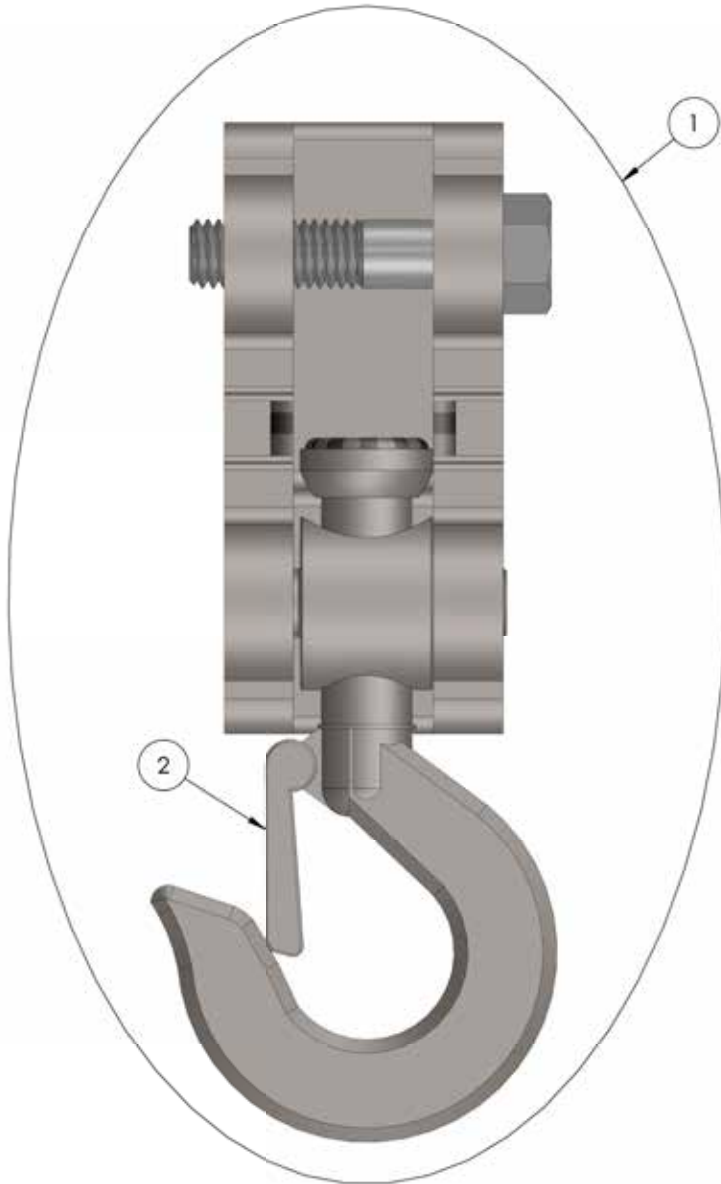

COUNTERWEIGHT ASSEMBLY

ITEM	PART NUMBER	DESCRIPTION	QTY
1	780052	COUNTERWEIGHT, RAB-511	1
2	779401	LATCH KIT FOR 404-HOOK	1