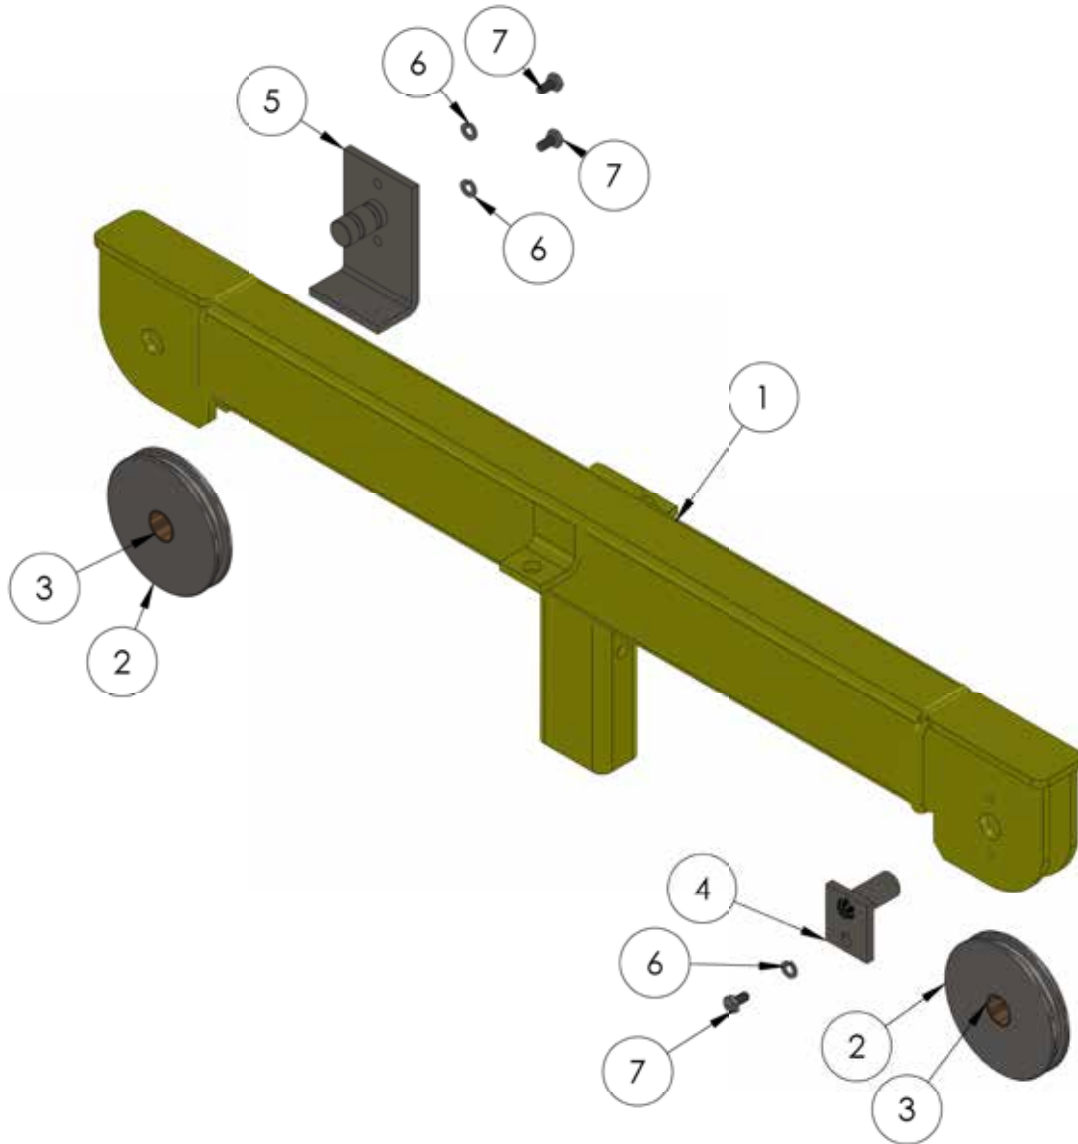

TEE HEAD ASSEMBLY

ITEM NO.	PART NUMBER	DESCRIPTION	QTY.
1	780133	TEE HD WLDMT Z & R-100/150	1
1	780135	TEE HD WLDMT Z & R-100/150 GALV	1
1	780156	TEE HD WLDMT Z & R-180	1
1	780142	TEE HD WELDMENT Z-250 & R 250	1
1	780143	TEE HD WELDMENT Z-250 GALV	1
2	780046	4" SHEAVE	2
3	775060	BUSHING, BRONZE 0.75 X 0.875 X 0.625	2
4	780047	SHAFT STAY WELDMENT	1
5	780192	SHEAR PIN WELDMENT	1
6	773550	1/4" LOCK WASHER	3
7	771020	HHCS 1/4-20 X 1/2 "	3