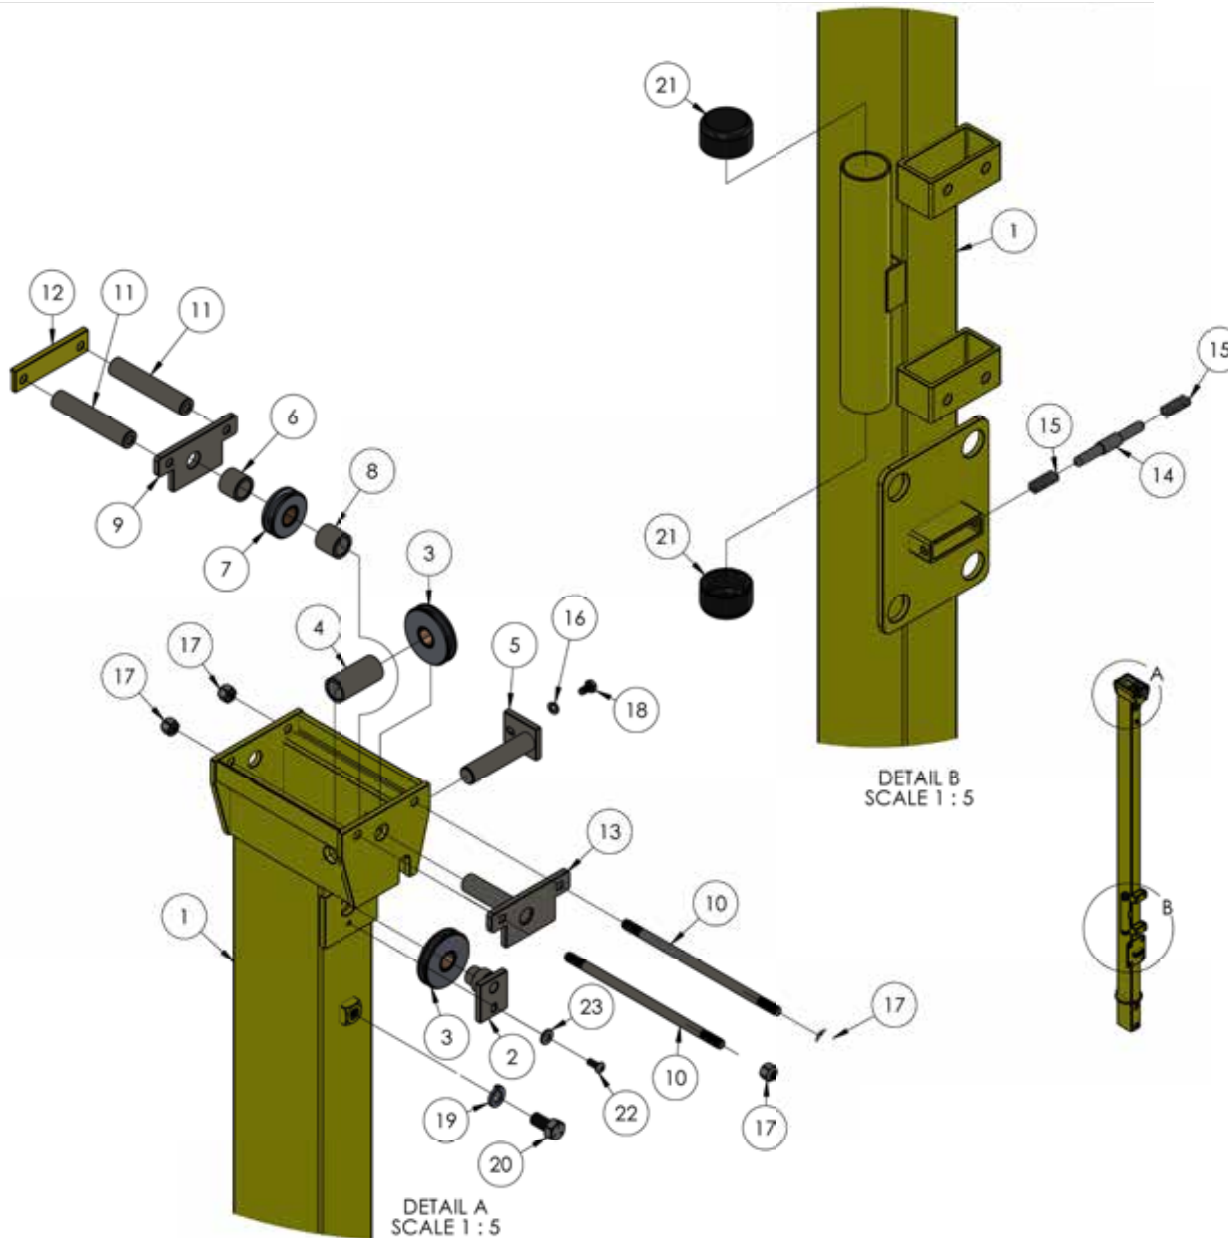

BOTTOM MAST ASSEMBLY

ITEM NO.	PART NUMBER	DESCRIPTION	QTY.
1	780447	BOTTOM MAST WLDNT, R-100/150	1
1	780290	BOTTOM MAST WLD, R-180/250	1
1	780328	BOTTOM MAST WLD, R-100/150 GALV	1
1	780285	BOTTOM MAST WLD, R-180/250 GALV.	1
2	780452	SHAFT WELDMENT, R-SERIES RAB	1
3	780299	EQUALIZING PULLEY ASSEMBLY	2
4	780292	SEPERATOR, BM R-SERIES RAB	1
5	780198	SHAFT WLDMNT BM SIDE Z-29	1
6	780023	SEPARATOR RAB 318 .90" LG.	1
7	780297	SHEAVE, EQUALIZING 2" R-SERIES	1
8	780293	SEPARATOR, BM R-SERIES RAB	1
9	780090	BOTTOM MAST REAR SHAFT STAY	1
10	780022	ROLLER SHAFT, BM RAB-224	2
11	780021	ROLLER, BM RAB-223	2
12	780027	WEAR PLATE, BM RAB-206 Z-27	1
13	780295	SHAFT STAY WELDMENT, R-SERIES	1
14	780335	HANDLE LOCK PIN, R-SERIES RAB	1
15	776212	SPRING, #DWC - 042 - G - 9	2
16	773550	1/4" LOCK WASHER	1
17	772355	NUT, INSERT LOCK 3/8-16	4
18	771020	HHCS 1/4-20 X 1/2"	1
19	773590	WASHER, LOCK 1/2	1
20	771125	SCREW, HHC 1/2-13 X 1	1
21	779905	CAP, 2" OD TUBE, BLACK	2
22	771043	SCREW, BHC 1/4-20 X 5/8	1
23	773021	WASHER, FLAT 1/4 HARDENED	1