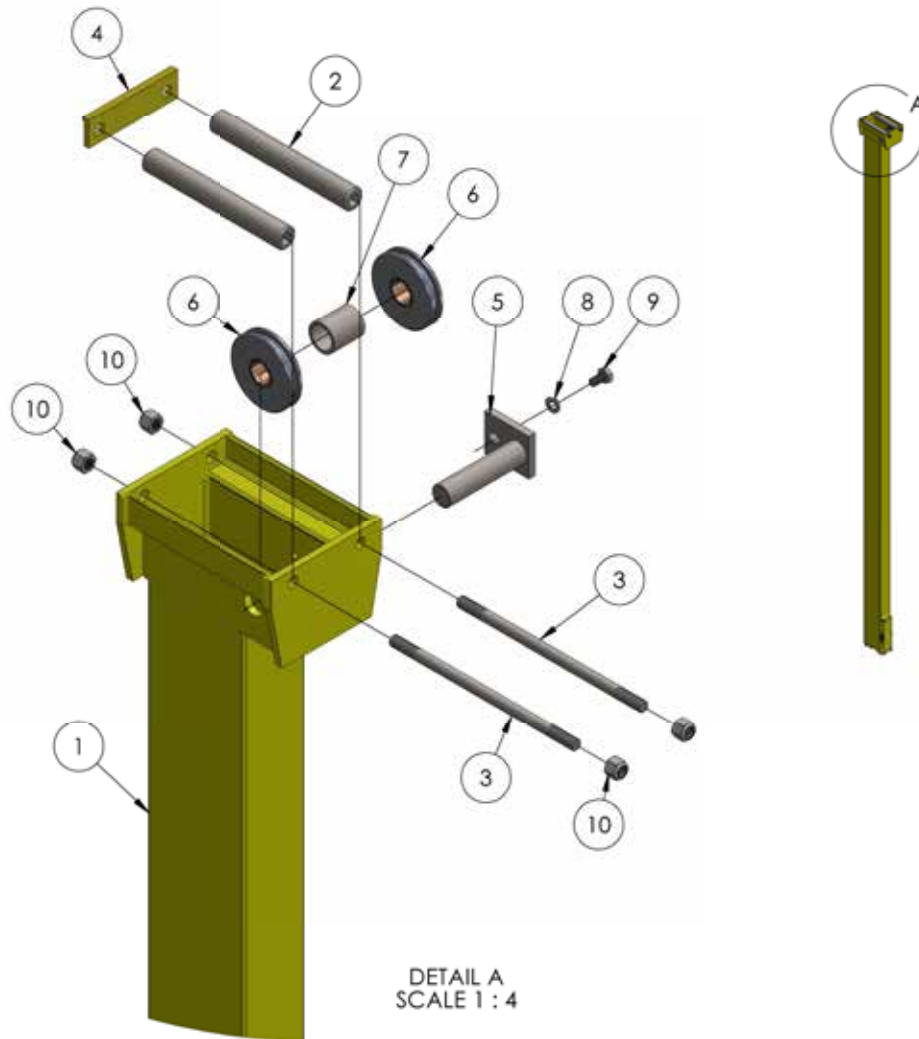

CENTER MAST ASSEMBLY

ITEM NO.	PART NUMBER	DESCRIPTION	QTY.
1	780449	CENTER MAST WELDMENT R-100/150	1
1	780341	CENTER MAST WELDMENT, R-250	1
1	780327	CENTER MAST WLDMNT R-250 GALV	1
1	780329	CENTER MAST WLD R-100/150 GALV	1
2	780349	ROLLER, CENTER MAST, R-100/150	2
3	780334	ROLLER SHAFT, CM R-100/150	2
4	780035	WEAR PLATE, CM RAB-304	1
5	780036	SHAFT, EQUALIZING RAB	1
6	780299	EQUALIZING PULLEY ASSEMBLY	2
7	780343	SEPARATOR, CM R-100/150	1
8	773550	1/4" LOCK WASHER	1
9	771020	HHCS 1/4-20 X 1/2 "	1
10	772355	NUT, INSERT LOCK 3/8-16	4