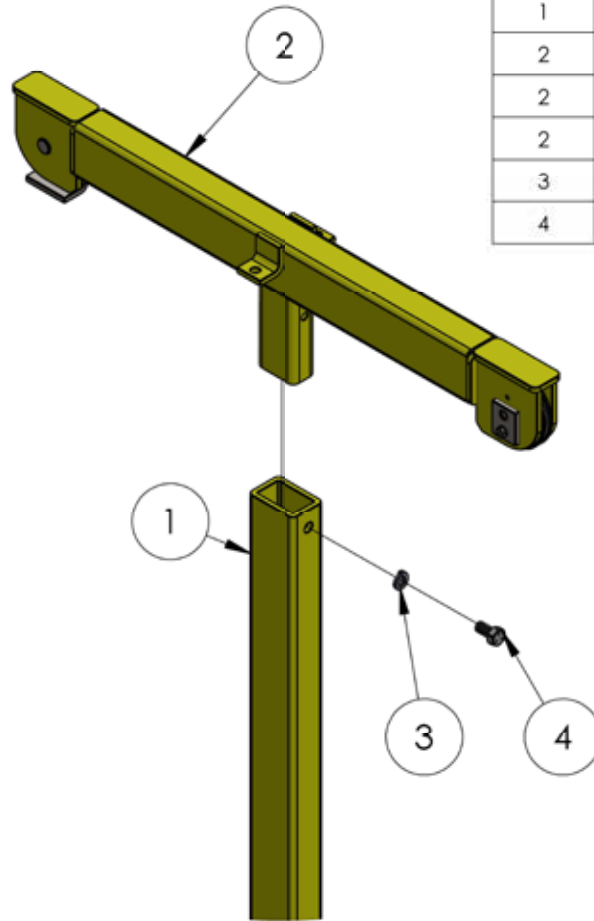

ROUST-A-BOUT™ HOIST LIFT ASSEMBLY

ITEM NO.	PART NUMBER	DESCRIPTION	QTY.
1	780016	BASE WELDMENT, Z & R-100	1
1	780017	BASE WELDMENT, Z & R-150	1
1	780018	BASE WELDMENT, Z & R-180/200	1
1	780019	BASE WELDMENT, Z & R-250	1
2	780448	BOTTOM MAST ASSM, R-100/150	1
2	780291	BOTTOM MAST ASSM, R-180/250	1
3	780450	CENTER MAST ASSM, R-100/150	1
3	780342	CENTER MAST ASSM, R-250	1
4	780048	TOP MAST ASSY Z & R-100/150	1
4	780466	TOP MAST ASSY Z & R-180	1
4	780050	TOP MAST ASSY Z & R-250	1
5	779001	CASTER SC-23-8 X 2 RT	4
6	780175	R-SERIES/Z-SERIES CS 2000 Winch Assembly	1
7	780121	EQUALIZING LINE R-100/150	1
7	780123	EQUALIZING LINE R-250	1
8	780124	MAST ELEVATION LINE R-100/150	1
8	780122	MAST ELEVATION LINE R-180	1
8	780125	MAST ELEVATION LINE R-250	1
9	780051	LOAD LINE 55FT. (RAB)	1
10	780052	COUNTERWEIGHT, RAB-511	1
11	782510	PLUNGER	1
12	776212	SPRING, #C0480-042-1250-M	1
13	775110	SPLIT RING 1-1/4" NICKEL PLATED	1
14	771460	SCREW, SHSS 3/8-16 X 3/8 CUP PT	4
15	771107	SCREW, HHC 3/8-16 X 1	4
16	772355	NUT, INSERT LOCK 3/8-16	4
17	773040	WASHER, FLAT 3/8	2

TOP MAST ASSEMBLY

DETAIL A
SCALE 1 : 10

ITEM NO.	PART NUMBER	DESCRIPTION	QTY.
1	780005	TOP MAST WELDMENT - Z&R 100/150	1
1	780223	TOP MAST WELDMENT, R-180	1
1	780007	TOP MAST WELDMENT - Z & R-250	1
1	779987	TOP MAST WELDMENT Z&R-250 GALV	1
1	779986	TOP MAST WLDMT Z&R-100/150 GALV	1
2	780465	TEE HEAD ASSEMBLY Z&R-100/150	1
2	780464	TEE HEAD ASSEMBLY, Z & R-180	1
2	780463	TEE HEAD ASSEMBLY, R-250	1
3	773590	WASHER,LOCK 1/2	1
4	771125	SCREW,HHC 1/2-13 X 1	1