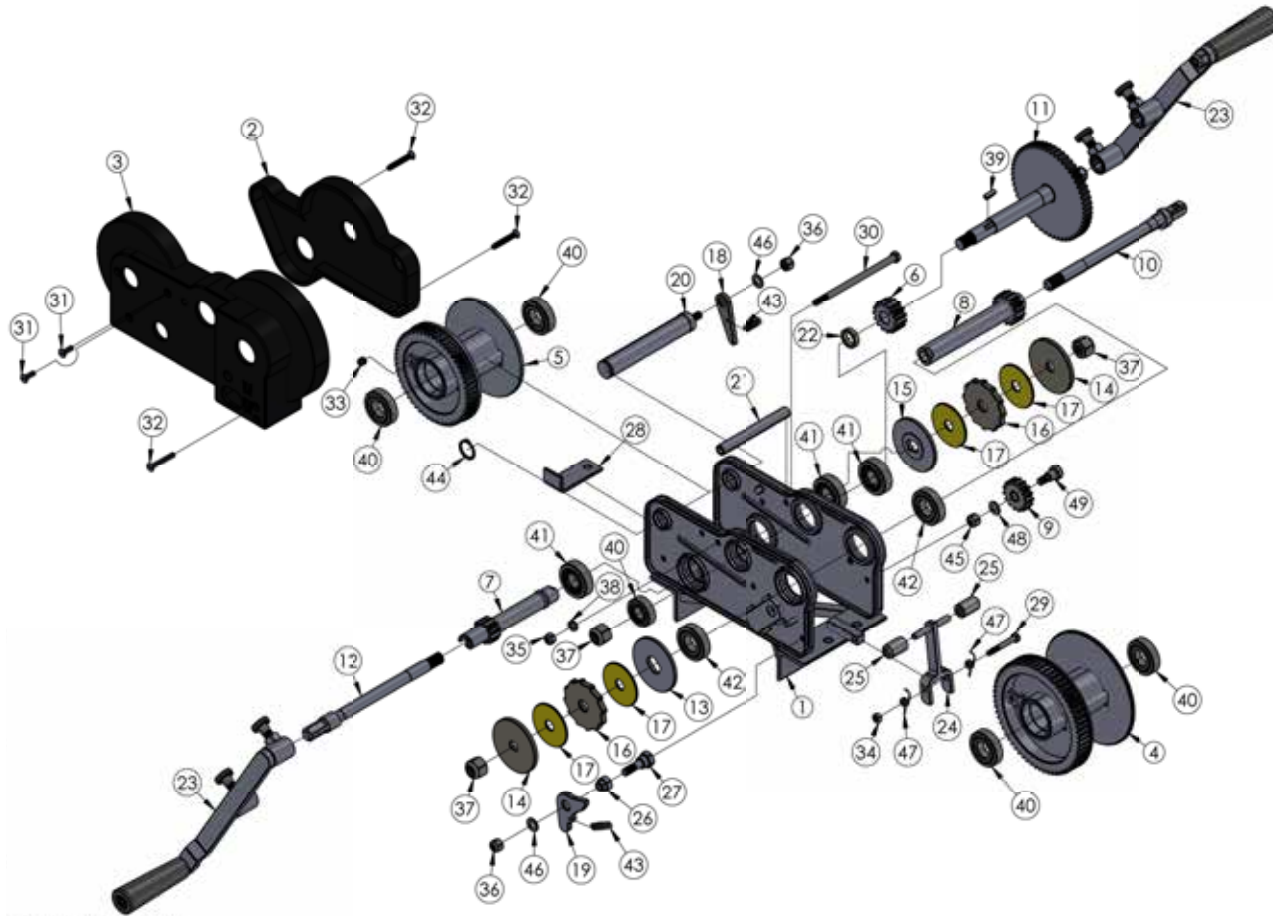

CS2000 WINCH ASSEMBLY

ITEM NO.	PART NUMBER	DESCRIPTION	QTY.
1	780601	WINCH HOUSING ASSY CS-1	1
2	780602	GEAR COVER, SMALL CS-21	1
3	780603	GEAR COVER, LARGE CS-22	1
4	780202	LOAD DRUM FINAL WLDMNT/ ASSY	1
5	780203	HOIST DRUM WLDMNT/ ASSY	1
6	780204	LOAD DRUM PINION WJ-5	1
7	780205	SHAFT, HOIST DRUM PINION WJ-7	1
8	780206	LOW SPEED PINION WJ-9	1
9	780207	IDLER GEAR ASSEMBLY	1
10	785393	LOW SPEED DRIVE SHAFT, 2-SPEED WINCH	1
11	780209	HI-SPD DRIVE SHAFT ASSY WJ-12	1
12	780210	HOIST DRIVE SHAFT WJ-13	1
13	780213	LOAD ID BRAKE DISC WJ-16	1
14	780212	PLATE, OUTER BRAKE DISC, NL WINCH	2
15	780211	FLATE, INNER BRAKE DISC WJ-14	1
16	780214	BRAKE RATCHET WJ-15	2
17	780215	BRONZE BRAKE DISC WJ-18	4
18	780216	HOIST RATCHET DOG WJ-19	1
19	780217	LOAD RATCHET DOG WJ-20	1
20	780220	HOIST DRUM SHAFT CS-23	1
21	780221	SPREADER BAR WJ-24	1
22	780225	LOAD DRUM PINION SPACER WJ-28	1
23	785398	WINCH HANDLE ASSEMBLY, 2 SPEED CB LIFT	2
24	780248	SUREEL LEVER ASSY WJ-52	1
25	780249	SUREEL ROLLERS WJ-53	2
26	780251	RATCHET DOG SPACER WJ-55	1
27	780612	RATCHET STUD CS-49	1
28	780174	ANGLE ROPE GUARD RAB-518	1
29	771035	SCREW, HHC 1/4-20 X 2	1
30	771051	SCREW, HHC 5/16-18 X 6 GRD-2	1
31	771284	SCREW, FHM 1/4-20 x 3/4	3
32	771286	SCREW, FHM 1/4-20 X 1-3/4	3
33	771460	SCREW, SHSS 3/8-16 X 3/8 CUP PT	2
34	772050	NUT, HEX 1/4-20	1
35	772502	NUT, INSERT JAM 5/16-18	1
36	772355	NUT, INSERT LOCK 3/8-16	2
37	772375	NUT, INSERT JAM 5/8 -16	3
38	773560	WASHER, LOCK 5/16	1
39	774075	KEY #606 3/16" X 3/4"	1
40	775200	BEARING, BALL 3/4" 22612-77	1
41	775210	BEARING, BALL 7/8" 23214-77	3
42	775220	BEARING, BALL 1" 23216-77	2
43	775230	SPRING, WJ-29 RAT.DOG	2
44	776083	RETAINER RING, EXT.JRR3100-98	1
45	772350	NUT, INSERT JAM 3/8 - 16	1
46	773631	WASHER, FLAT 3/8"	2
47	775240	WJ-50 SPRING, SUREEL	2
48	773042	WASHER, FLAT, 5/1616-77	1
49	780496	SHOULDER SCREW MODIFIED CS-51	1