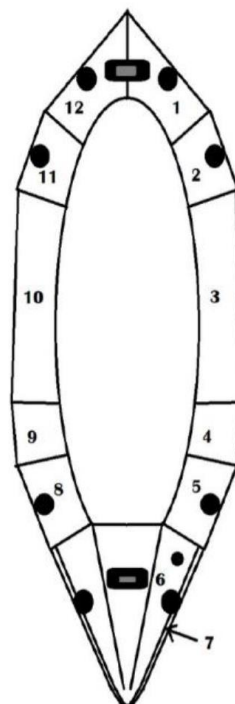

Chose colors:

Sections:

- 1 _____
- 2 _____
- 3 _____
- 4 _____
- 5 _____
- 6 _____
- 7 _____
- 8 _____
- 9 _____
- 10 _____
- 11 _____