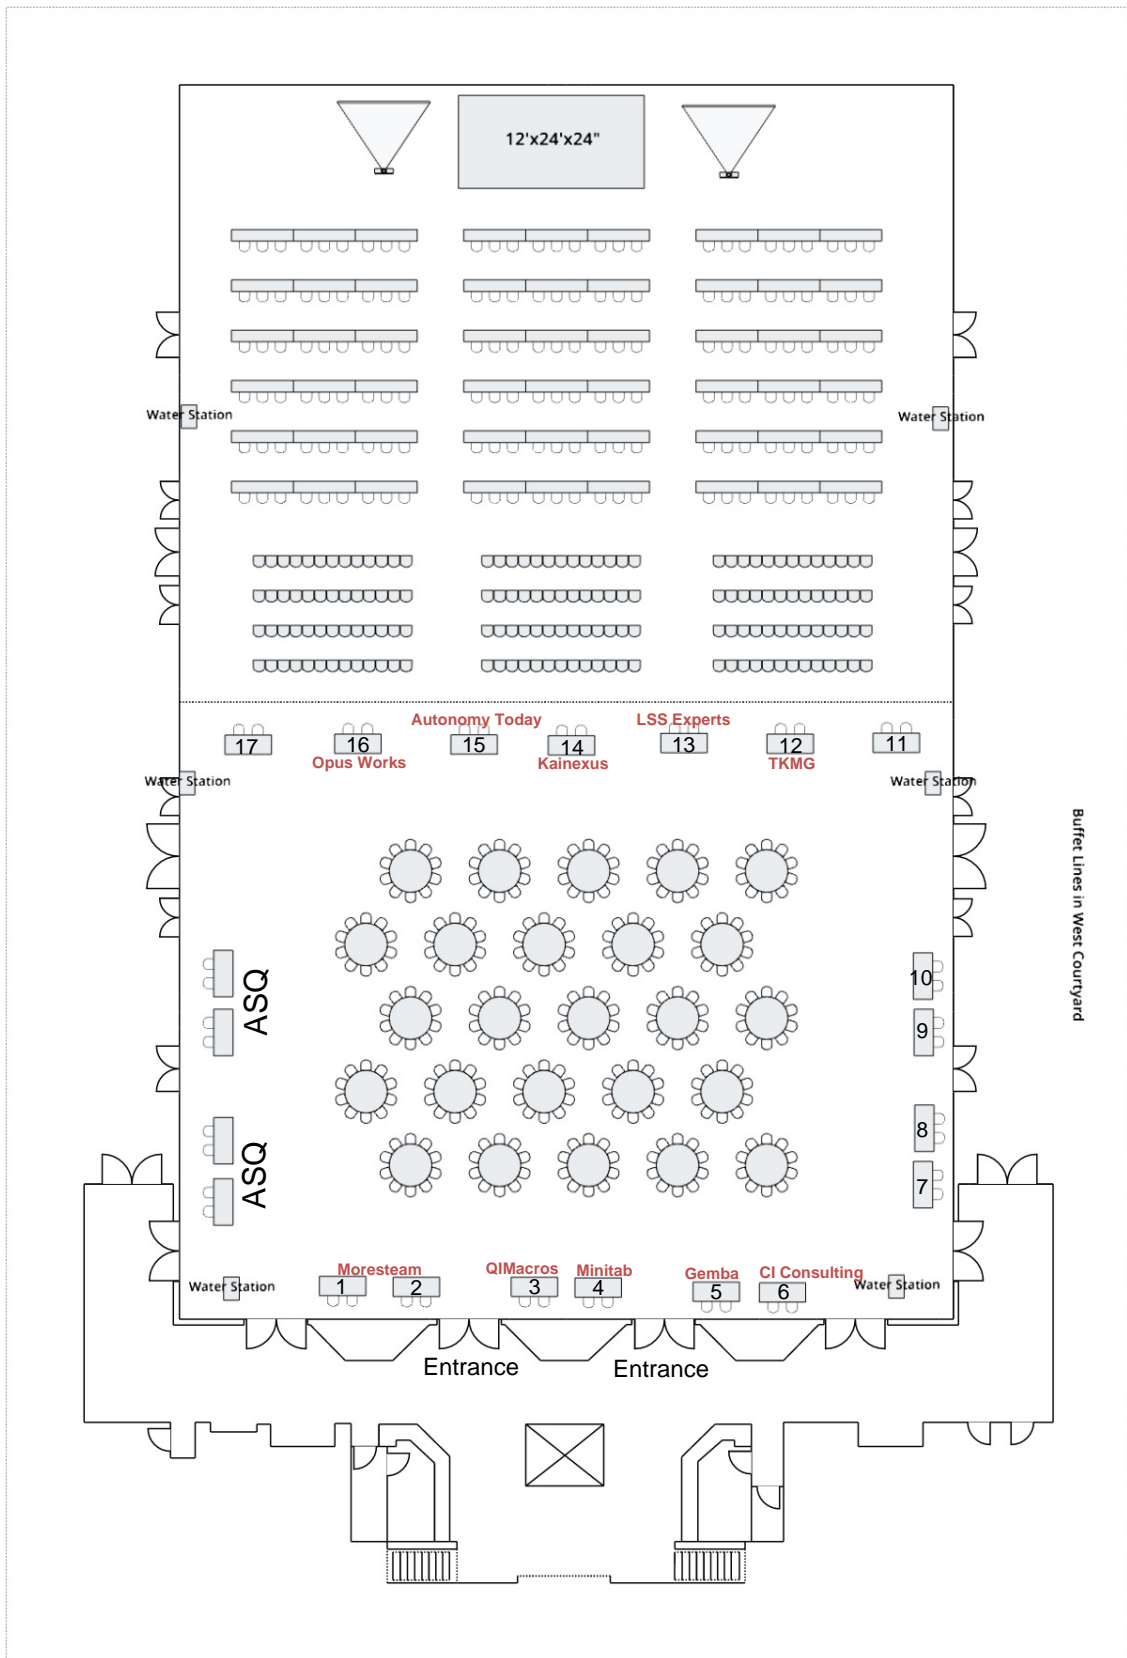

Hilton

PHOENIX TAPATIO CLIFFS RESORT

10 Feet