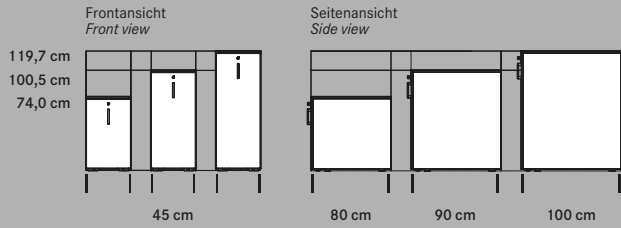

Apothekerschränke
Apothecary cabinets