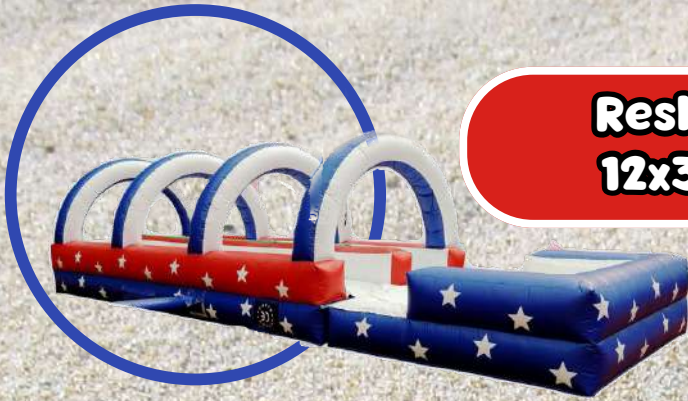

AMEE

Mega Tobogán
35x10x10 m

Super Tobogán
27x7x10 m

Tobogán
16x5x6 m

TRIP RICA

Resbalina
12x3x2 m

Combo Infantil
8x5x4 m

Isla
8x8 m

Tobogán Mini
8x4x4 m

RADIOAC

Mega Tobogán

The Mega Tobogán is a large inflatable slide with a long, straight ramp and a pool at the end. It is yellow with black and white striped accents.

35x10x10 m

Súper Tobogán

The Súper Tobogán is a medium-sized inflatable slide with a ramp and a pool. It features a yellow and blue color scheme with black and white stripes.

27x7x10 m

Tobogan

The Tobogan is a smaller inflatable slide with a ramp and a pool. It is yellow with black and white stripes.