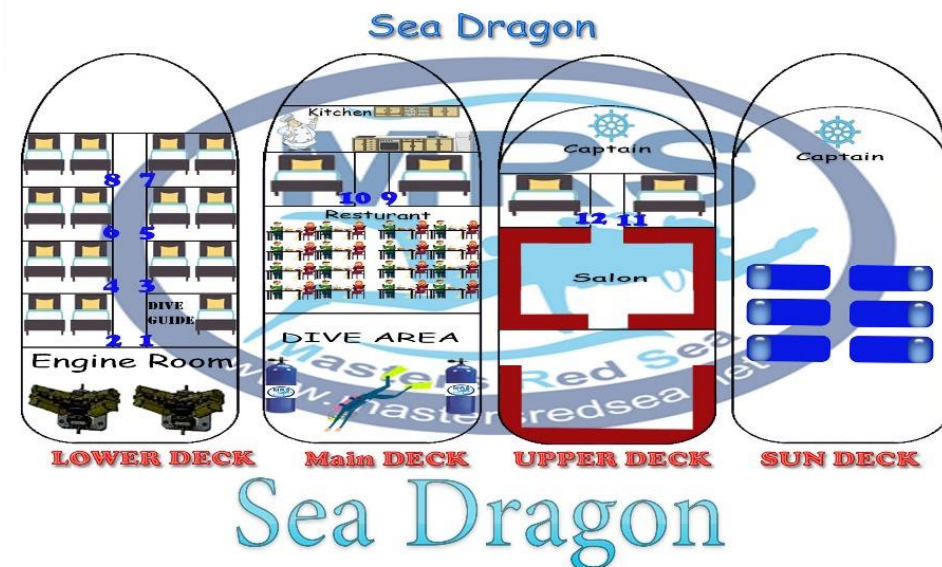

- Built 2019-
- Dimensions: 32 m long – 8 m wide.
- Capacity: Up to 22 divers at 7 rooms And 4 suite room .
- 2 Covered area - salon - restaurant
- 2 Large sun deck
- WI-FI
- Nitrox and Trimix: available on board