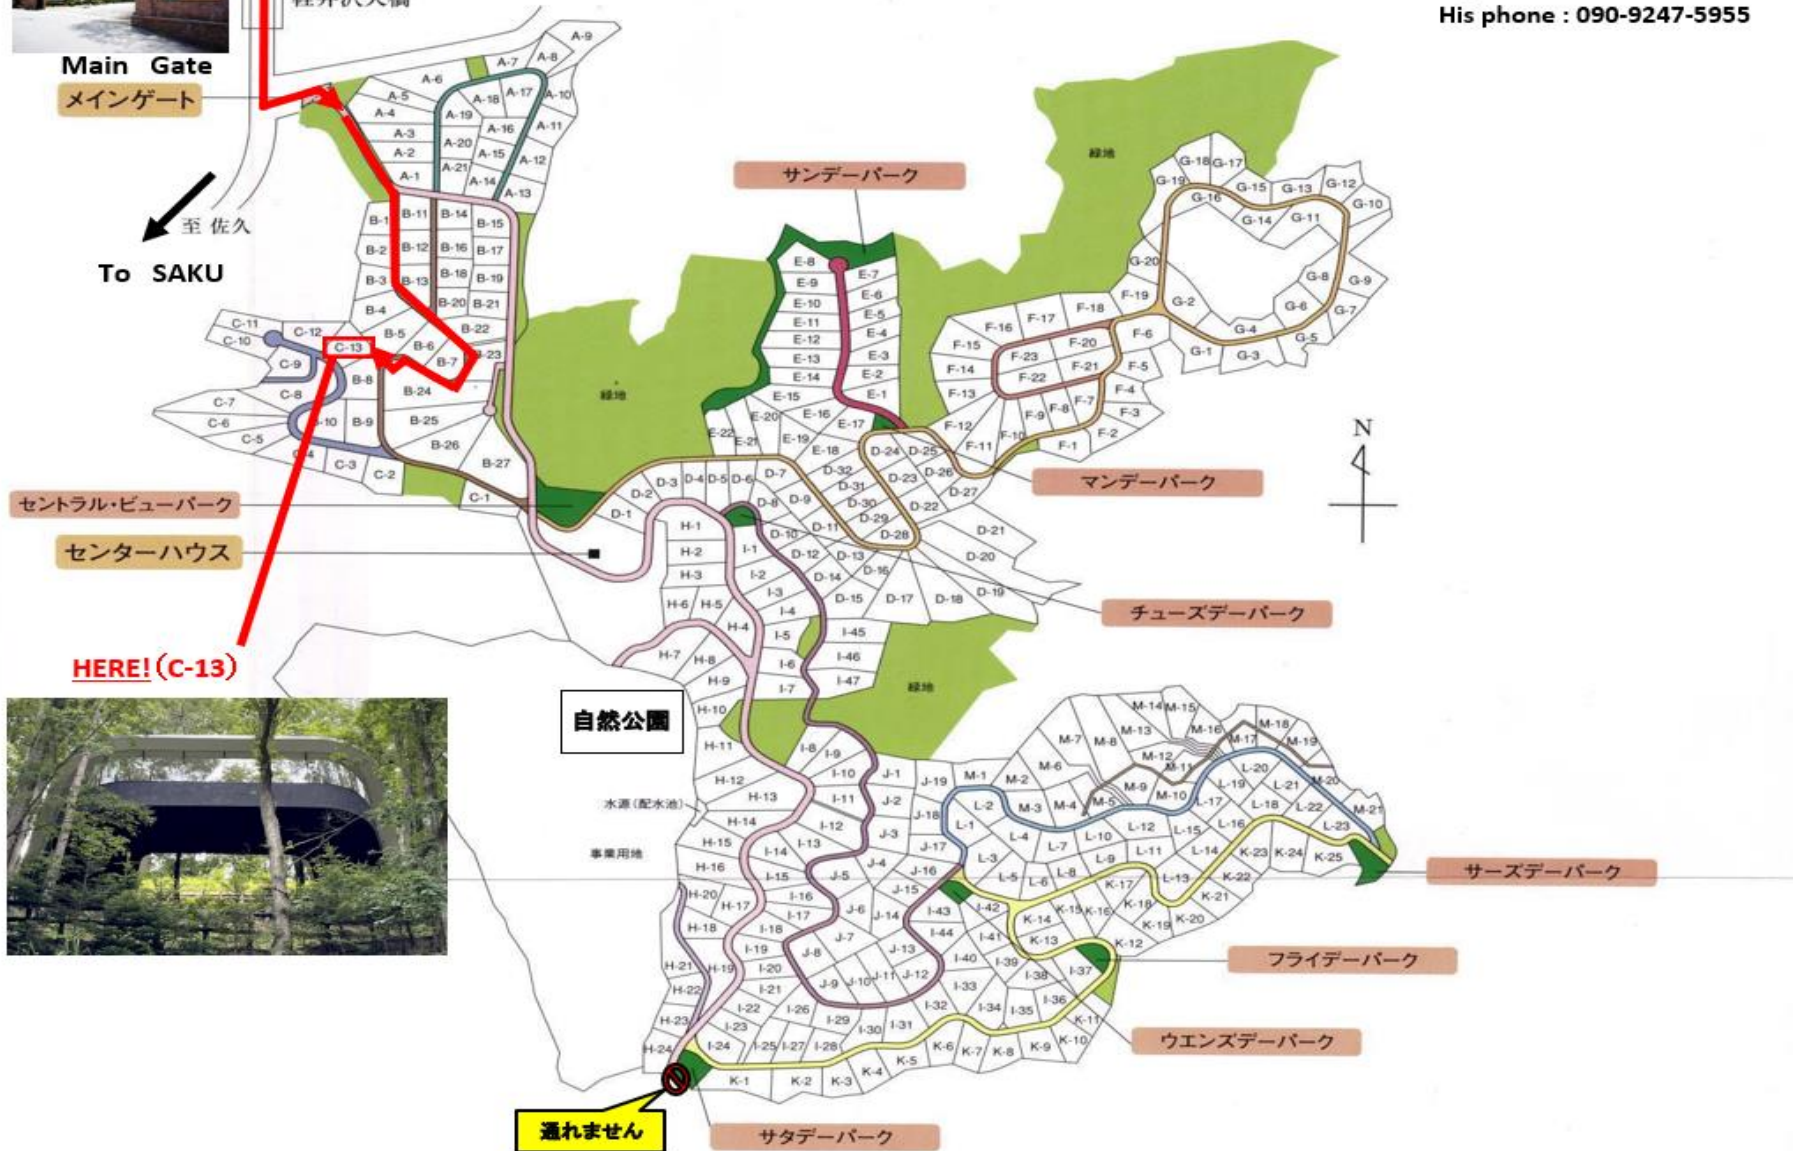

Main Gate

メインゲート

至 佐久

To SAKU

KARUIZAWA-OOHASHI

軽井沢大橋

★In the case of a taxi and you lost your way, please call to our staff Mr. Iwamaru. He will guide to the driver.

His phone : 090-9247-5955

HERE! (C-13)

通れません