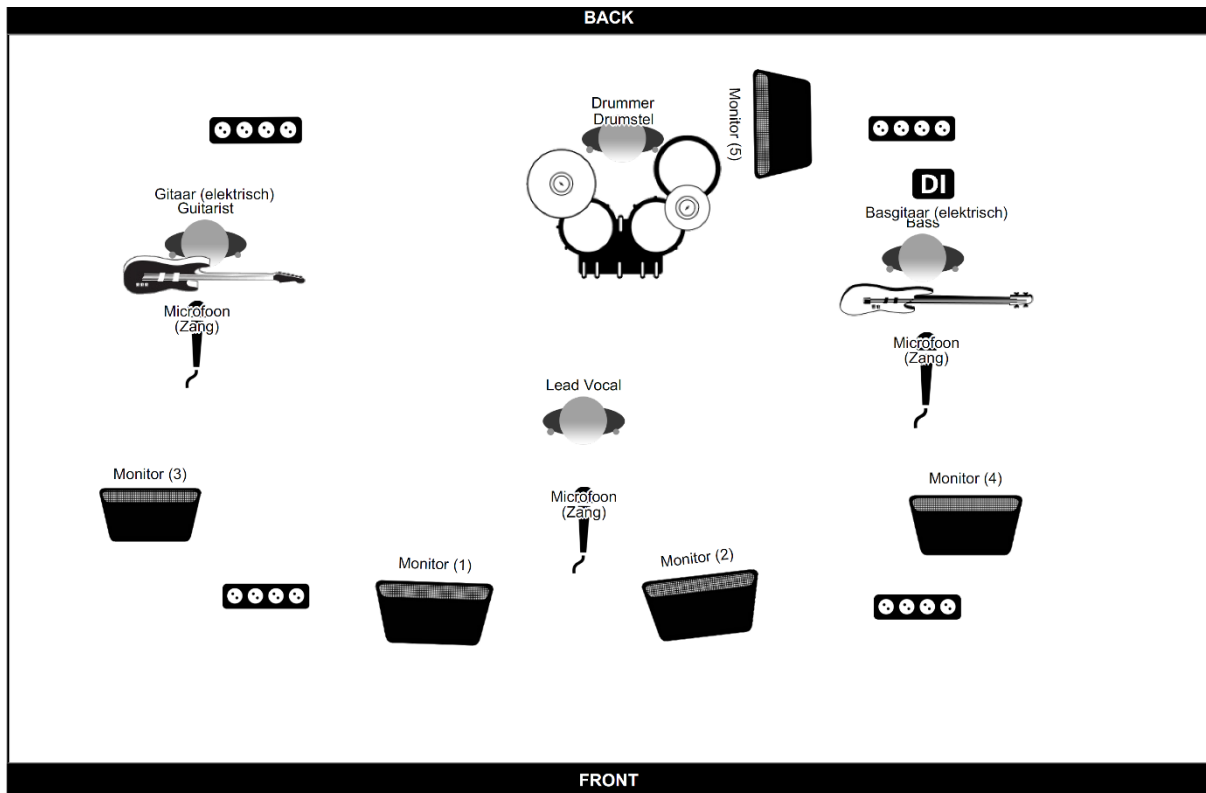

Riley's band:

Timothy Riley – Bass Guitar

Melissa Leurs – Vocal

Benjamin Pessy – Electric Guitar

Amir Katevushnik – Drums

Stage Plot

Patch tabel

Chanel	Instrument	Mic/DI
1	Kick	Mic
2	Snare	Mic
3	Tom 1	Mic
4	Floor Tom	Mic
5	OH L	Mic
6	OH R	Mic
7	Hihat	Mic
8	Bass	DI
9	Guitar	Mic
10	Lead Vocal	Mic
11	Backing Voc - Bass	Mic
12	Backing Voc - Guitar	Mic