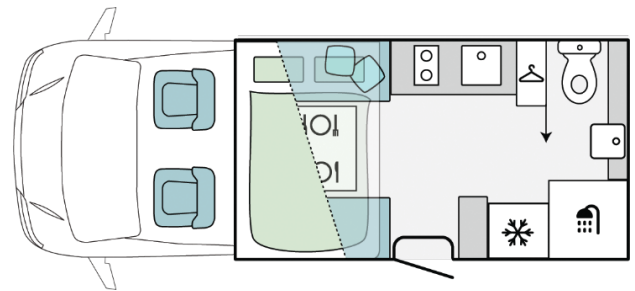

Travelling Resources	Campground Guide, Vehicle Instruction Manual
Linen	Pillows, Quilts / Doonas, Sheets, Bath Towels, Bath Mat, Tea Towels
Crockery & Glassware	Tumblers, Mugs, Side Plates, Dinner Plates, Bowls
Cutlery	Knives, Forks, Teaspoons & Spoons, Serving Spoon, Spatula, Grater, Can Opener, Tongs, Vegetable Peeler
Kitchen Equipment	Saucepans, Frypan, Kettle, Coffee Plunger, Teapot, Electric Toaster, Cutting Board, Strainer, Storage Containers
Hygiene & Housekeeping	Dustpan & Brush, Bucket, Dishwashing Detergent & Brush, Sponge
Outdoor Living	Camping Table, Camping Chairs
Safety Equipment	Fire Extinguisher, Spare Wheel & Jack Supplied
GPS Hire	No charge
Child Seat Under 6 Months	N/A
Child Seat 6 Months to 4 Years	N/A
Booster Seat	Yes – 1 ($40 for Hire)
Bike Rack (Holds 2 Bikes)	Yes – ($59)
Bike Hire (Incl. Helmet & Lock)	Yes – Maximum of 2 per Motorhome ($75 per Bike)

Child anchor point not available for this model.