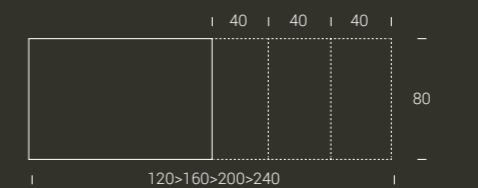

COMPASSO SUPER