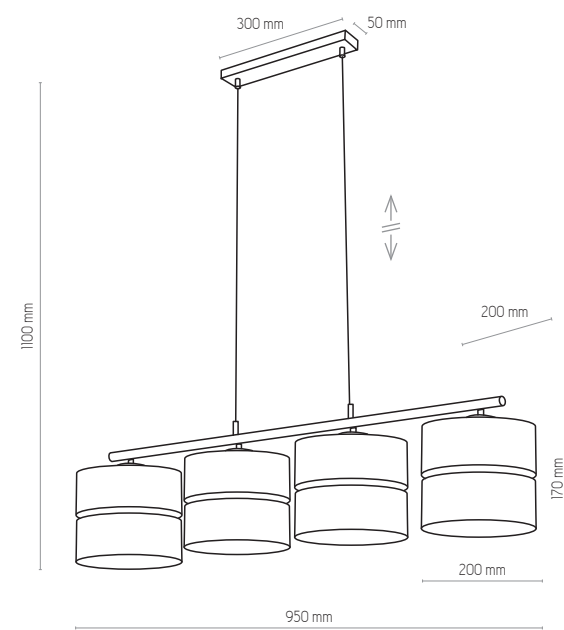

4177 | HILTON SILVER | 4 x E27, 15W LED | AB 9929