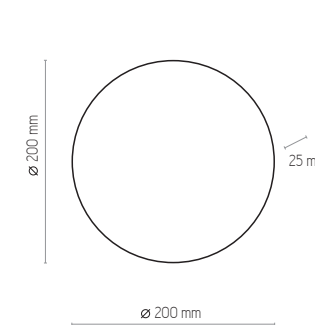

1374 | LUNA WHITE | LED 230V, 12W, 3000K, 1250lm
1376 | LUNA BLACK | LED 230V, 12W, 3000K, 1250lm
1425 | LUNA GOLD | LED 230V, 12W, 3000K, 1250lm