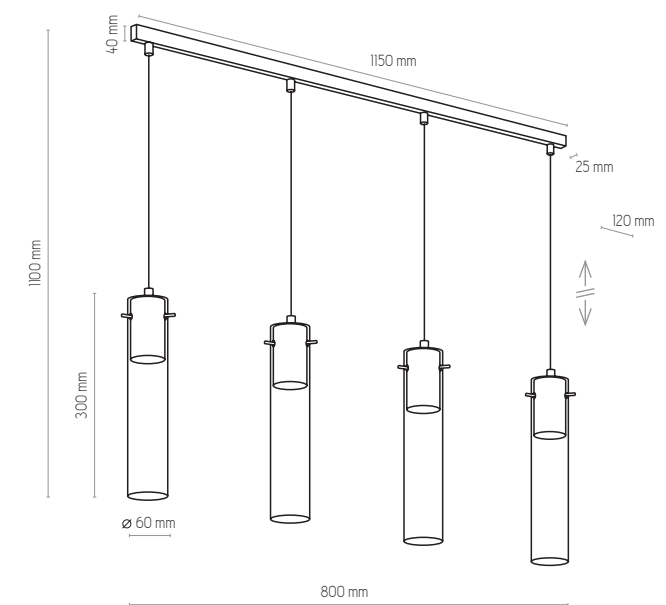

3259 | LOOK GRAPHITE | 4 x GU10, 10W LED | KL 4101

3149 | LOOK GRAPHITE | 4 x GU10, 10W LED | KL 4101

szkło, metal / glass, metal / стекло, металл / Glas, Metall

LOOK GRAPHITE