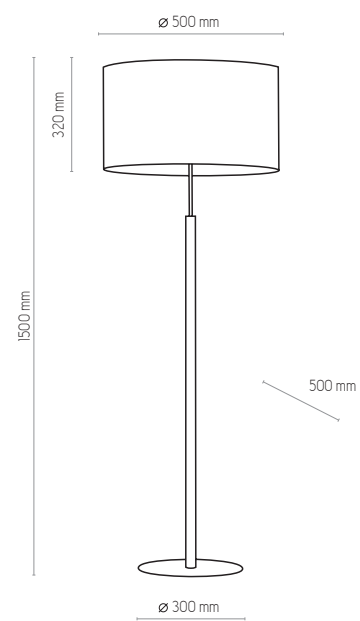

DEVA WHITE

4107

4107 | DEVA WHITE | 1x E27, 25W LED | AB 9945

5216

5216 | DEVA WHITE | 1x E27, 25W LED | AB 9945

4108

NATURAL WOOD - DETAL

4108 | DEVA WHITE | 1x E27, 15W LED | AB 8935