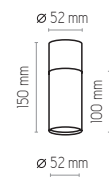

LOGAN BLACK

4426 | LOGAN BLACK | 1x GU10, 10W LED