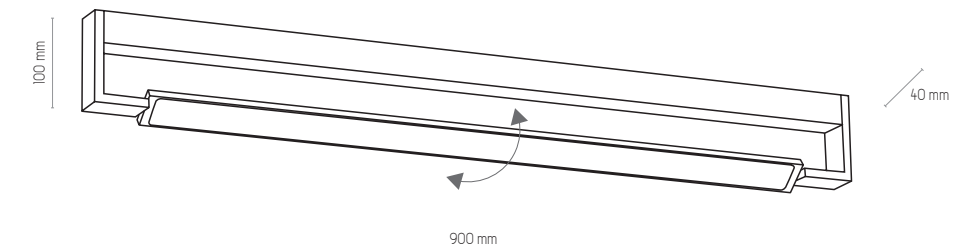

TRACER CONNECTORS

DEKSTER, EYE

3500

3501

3503

3502

3500 | EYE WHITE | 1x GU10/MR16, 10W, IP44

3501 | EYE BLACK | 1x GU10/MR16, 10W, IP44