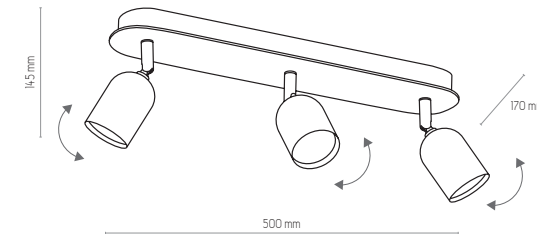

4420 | LOGAN WHITE | 1x GU10, 10W LED

4423

4423 | LOGAN WHITE | 6 x GU10, 10W LED

metal / metal / металл / Metall / métal

LOGAN WHITE

TOP WOOD

- 3290 | TOP WOOD BLACK | 1 x GU10, 10W LED
- 3294 | TOP WOOD WHITE | 1 x GU10, 10W LED