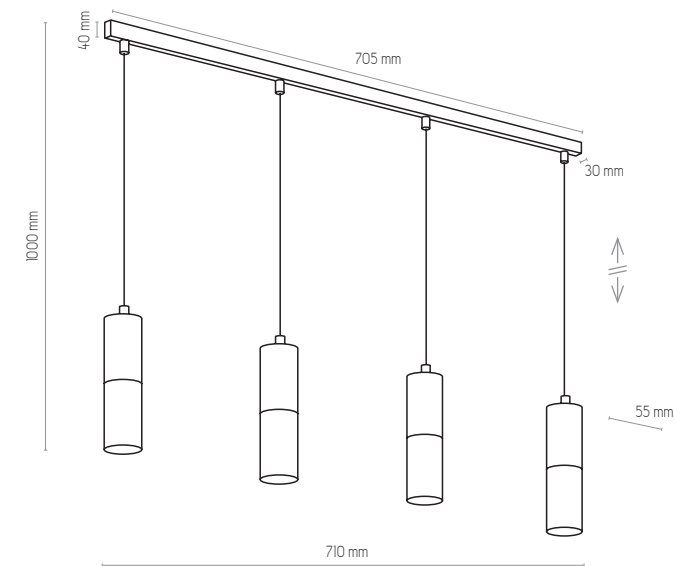

4369 | ELITE BLACK | 1x GU10, 10W LED

4366

4366 | ELITE BLACK | 1x GU10, 10W LED

4364

4364 | ELITE BLACK | 4 x GU10, 10W LED

4367

4367 | ELITE BLACK | 4 x GU10, 10W LED

metal / metal / металл / Metall / métal