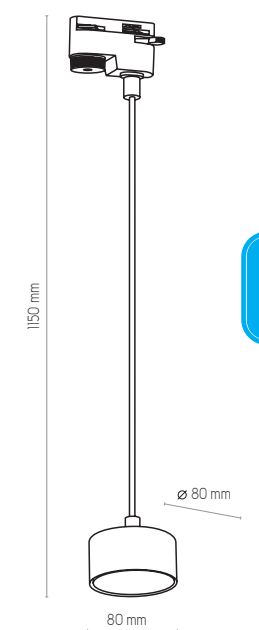

4273, 4274, 4481, 4275 | TRACER | 1x GX53, 15W LED

metal, tworzywo / metal, plastics / металл, пластмасса / Metall, Kunststoff / metal, matériel

TRACER