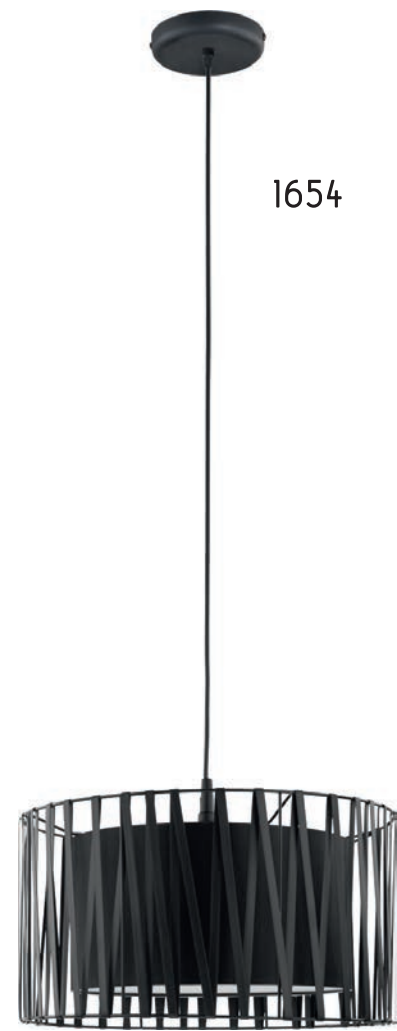

HARMONY BLACK

1654