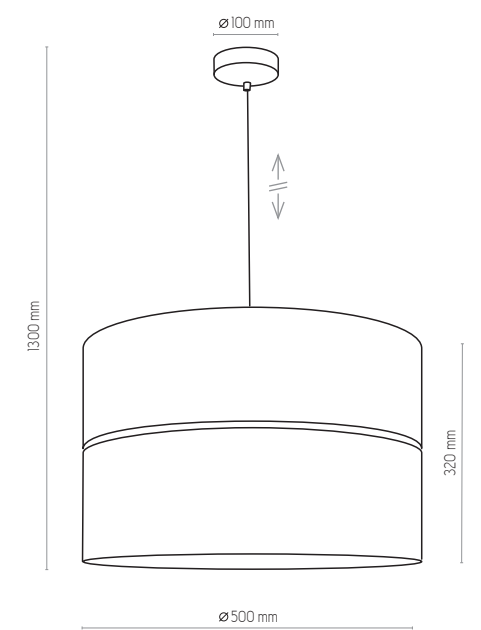

4181 | HILTON SILVER | 3 x E27, 15W LED | AB 9170

4178 | HILTON SILVER | 1 x E27, 25W LED | AB 9928

abažur, metal / shade, metal / абажур, металл / Lampenschirm, Metall / abat-jour, metal

HILTON SILVER