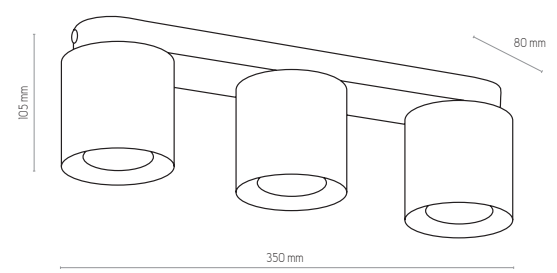

- **3409** | VICO WHITE | 3 x GU10, 10W LED
- **6510** | VICO GOLD | 3 x GU10, 10W LED
- **3413** | VICO BLACK | 3 x GU10, 10W LED

- **3408** | VICO WHITE | 4 x GU10, 10W LED
- **6511** | VICO GOLD | 4 x GU10, 10W LED
- **3412** | VICO BLACK | 4 x GU10, 10W LED

metal, tworzywo / metal, plastics / металл, пластмасса / Metall, Kunststoff / metal, matériel

VICO