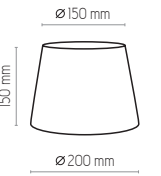

MAJA GRAY

1881

1881 | MAJA GRAY | 1x E27, 25W LED | AB 8409

2918

2918 | MAJA GRAY | 1x E27, 25W LED | AB 8410

1880

2536

2934

2934 | MAJA GRAY | 1x E27, 15W LED | AB 8882

2536 | MAJA GRAY | 1x E27, 15W LED + GU10, 10W LED | AB 8882

1880 | MAJA GRAY | 1x E27, 15W LED | AB 8882

abažur, metal / shade, metal / абажур, металл / Lampenschirm, Metall / abat-jour, metal

MAJA GRAY