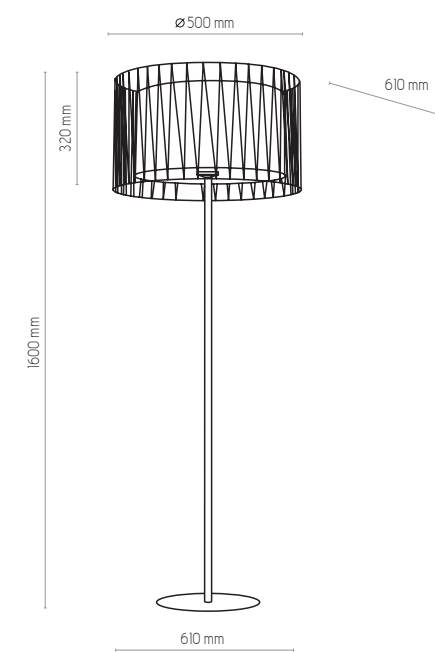

1654 | HARMONY BLACK | 1 x E27, 25W LED | AB 8576

1655 | HARMONY BLACK | 3 x E27, 25W LED | AB 8579

2899 | HARMONY BLACK | 1 x E27, 25W LED | AB 8722

2898 | HARMONY BLACK | 1 x E27, 15W LED | AB 8721

abażur, tworzywo, metal / shade, plastics, metal / абажур, пластмасса, металл / Lampenschirm, Kunststoff, Metall / abat-jour, matériel, metal

HARMONY BLACK