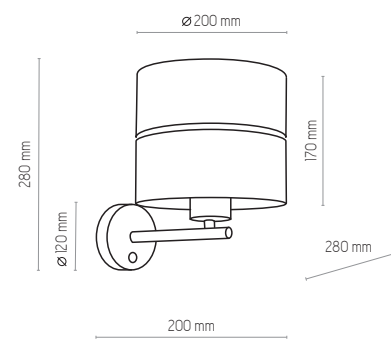

HILTON SILVER

4175 | HILTON SILVER | 1x E27, 15W LED | AB 9930

4176 | HILTON SILVER | 1x E27, 15W LED
+ 1x COB 3W LED 230V, 4000K, 270lm | AB 9930