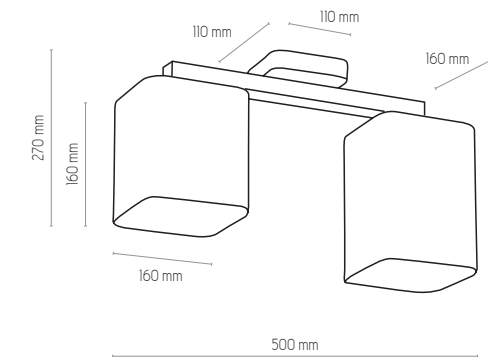

4165 | TORA GRAY | 2 x E27, 15W LED | AB 8968

4164 | TORA GRAY | 1 x E27, 15W LED | AB 8967

abażur, drewno, metal / shade, wood, metal / абажур, дерево, металл / Lampenschirm, Holz, Metall / abat-jour, bois, metal

TORA GRAY