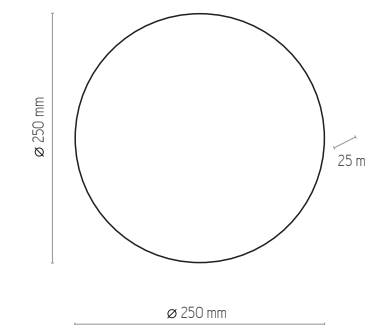

1375 | LUNA WHITE | LED 230V, 20W, 3000K, 2100lm
1377 | LUNA BLACK | LED 230V, 20W, 3000K, 2100lm
1426 | LUNA GOLD | LED 230V, 20W, 3000K, 2100lm