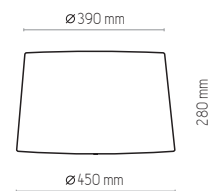

MAJA WHITE

1883

1883 | MAJA WHITE | 1x E27, 25W LED | AB 8406

2919

2919 | MAJA WHITE | 1x E27, 25W LED | AB 8407

1882

2535

2935

2935 | MAJA WHITE | 1x E27, 15W LED | AB 8405

1882 | MAJA WHITE | 1x E27, 15W LED | AB 8405

2535 | MAJA WHITE | 1x E27, 15W LED + GU10, 10W LED | AB 8405

abažur, metal / shade, metal / абажур, металл / Lampenschirm, Metall / abat-jour, metal

MAJA WHITE