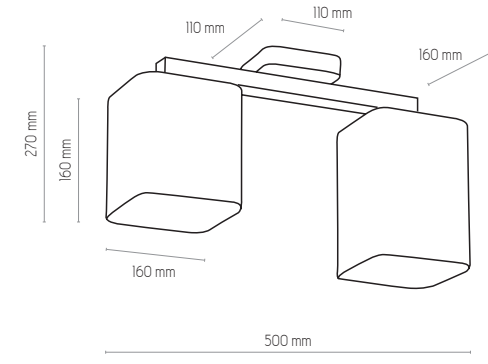

4162 | TORA WHITE | 2 x E27, 15W LED | AB 8965