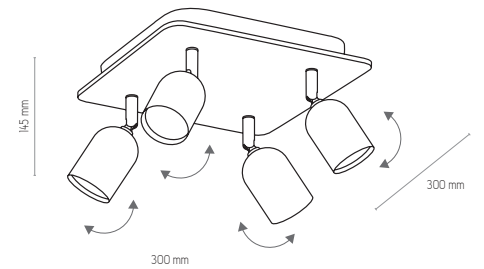

4420 | LOGAN WHITE | 1x GU10, 10W LED

4423

4423 | LOGAN WHITE | 6 x GU10, 10W LED

metal / metal / металл / Metall / métal

LOGAN WHITE

TOP WOOD

- 3290 | TOP WOOD BLACK | 1 x GU10, 10W LED
- 3294 | TOP WOOD WHITE | 1 x GU10, 10W LED