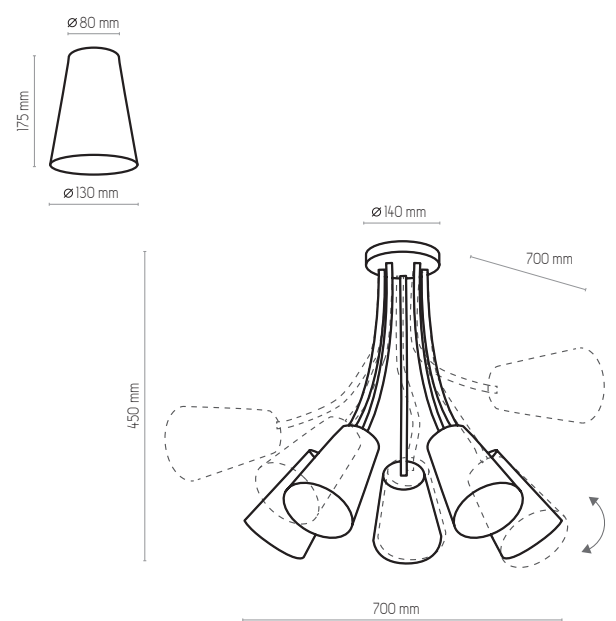

RONDO KIDS

WIRE KIDS

2445

1711

1712

2445 | WIRE KIDS | 1x E27, 15W LED | AB 8687

1711 | WIRE KIDS | 3x E27, 15W LED | AB 9924

1712 | WIRE KIDS | 5x E27, 15W LED | AB 9923