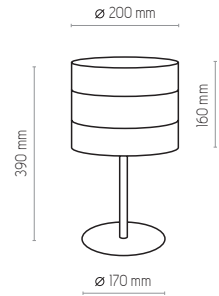

3221 | TAGO BLACK | 1x E27, 15W LED | AB 9037

5056 | TAGO BLACK | 1x E27, 15W LED | AB 9037

3223 | TAGO BLACK | 2x E27, 15W LED | AB 9037

3213 | TAGO BLACK | 4x E27, 15W LED | AB 9037

abažur, metal / shade, metal / абажур, металл / Lampenschirm, Metall / abat-jour, metal

TAGO BLACK