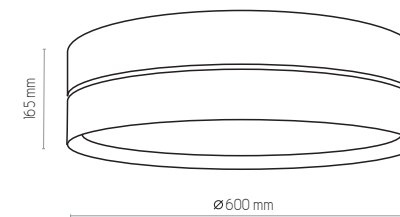

HILTON SILVER

4177

4179

4181

4178

abažur, metal / shade, metal / абажур, металл / Lampenschirm, Metall / abat-jour, metal

HILTON SILVER