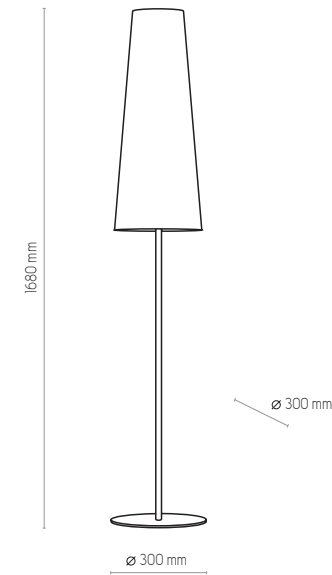

5176

5172

5173 | UMBRELLA |
1 x E27, 15W LED | AB 9092

5169 | UMBRELLA |
1 x E27, 25W LED | AB 9088

5174 | UMBRELLA |
1 x E27, 15W LED | AB 9093

5170 | UMBRELLA |
1 x E27, 25W LED | AB 9089

5175 | UMBRELLA |
1 x E27, 15W LED | AB 9094