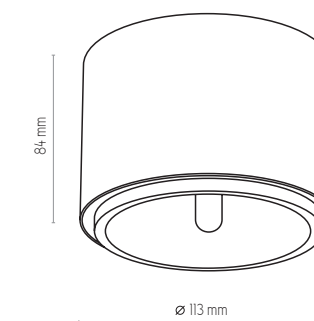

MORIS

3364

3349

3365

3366

- **3364** | MORIS WHITE | 1x AR111/GUIO, 50W
- **3349** | MORIS GOLD | 1x AR111/GUIO, 50W
- **3365** | MORIS GRAY | 1x AR111/GUIO, 50W
- **3366** | MORIS BLACK | 1x AR111/GUIO, 50W

metal, tworzywo / metal, plastics / металл, пластмасса / Metall, Kunststoff / metal, matériel

MORIS