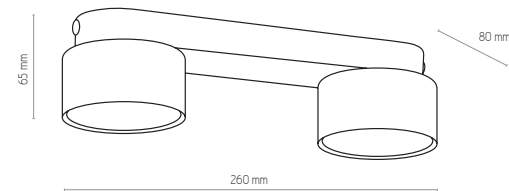

3390 | SPACE WHITE | 1 x GX53, 15W LED

6140 | SPACE GOLD | 1 x GX53, 15W LED

3398 | SPACE BLACK | 1 x GX53, 15W LED

3391 | SPACE WHITE | 2 x GX53, 15W LED

6141 | SPACE GOLD | 2 x GX53, 15W LED

3399 | SPACE BLACK | 2 x GX53, 15W LED

3392 | SPACE WHITE | 3 x GX53, 15W LED

6142 | SPACE GOLD | 3 x GX53, 15W LED

3400 | SPACE BLACK | 3 x GX53, 15W LED

3393 | SPACE WHITE | 4 x GX53, 15W LED

6143 | SPACE GOLD | 4 x GX53, 15W LED

3401 | SPACE BLACK | 4 x GX53, 15W LED

metal, tworzywo / metal, plastics / металл, пластмасса / Metall, Kunststoff / metal, matériel

SPACE