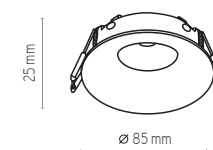

TRACER CONNECTORS

DEKSTER, EYE

3500

3501

3503

3502

3500 | EYE WHITE | 1x GU10/MR16, 10W, IP44

3501 | EYE BLACK | 1x GU10/MR16, 10W, IP44