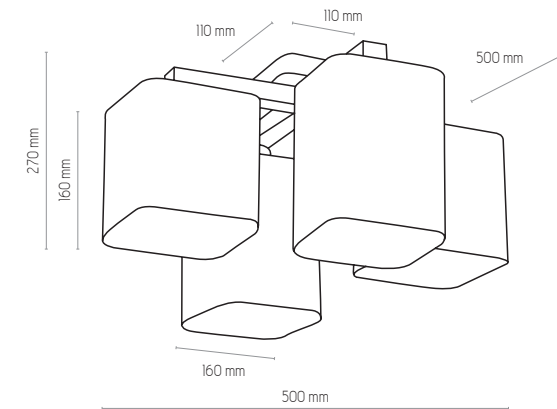

TORA WHITE

4162 | TORA WHITE | 2 x E27, 15W LED | AB 8965

4161 | TORA WHITE | 1 x E27, 15W LED | AB 8966

abażur, drewno, metal / shade, wood, metal / абажур, дерево, металл / Lampenschirm, Holz, Metall / abat-jour, bois, metal

TORA WHITE