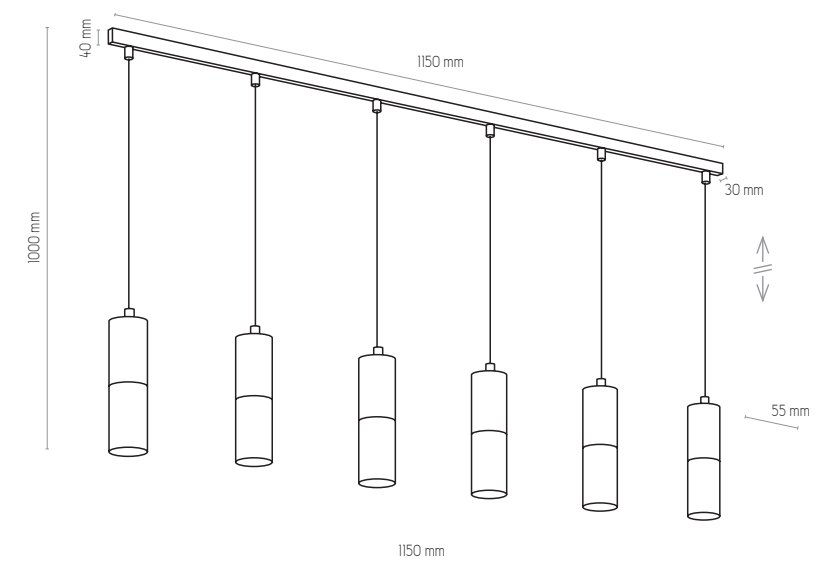

ELIT WHITE

4358 | ELITE WHITE | 6 x GU10, 10W LED

metal / metal / металл / Metall / métal

ELIT WHITE