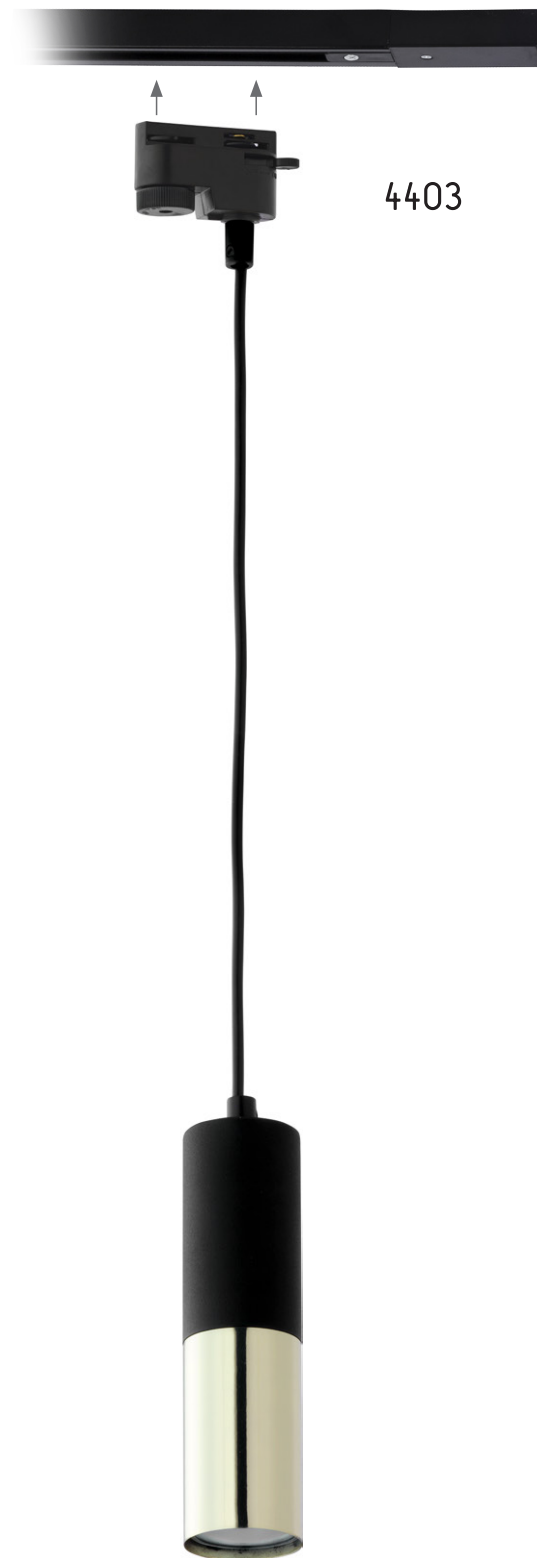

TRACER

TRACER

4402

4403

4402, 4403 | TRACER | 1x GU10, 10W LED

4273

4274

4481