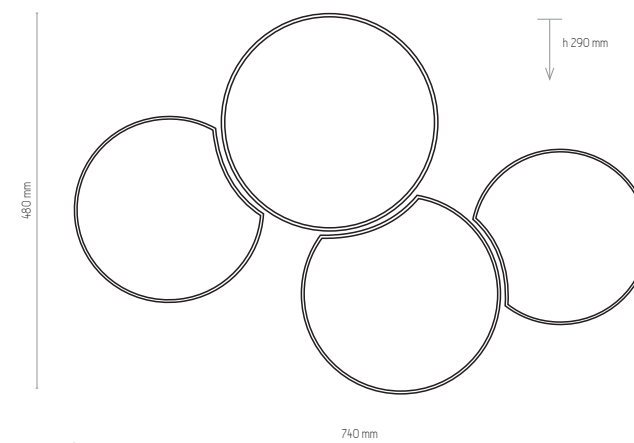

4393 | MONA GRAY | 4 x E27, 15W LED | AB 9203