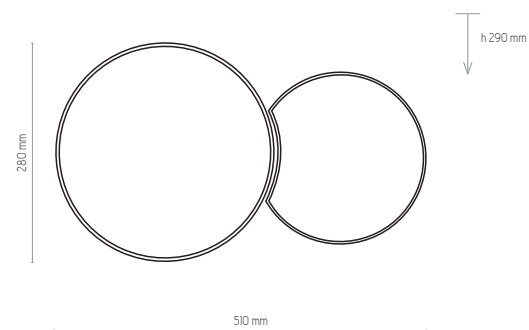

4391 | MONA GRAY | 2 x E27, 15W LED | AB 9201