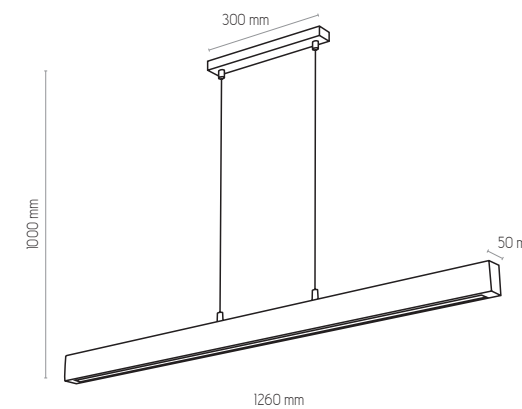

LED FROM BOTH SIDES

1200 mm

ø 300 mm

5043 | TEO | 1 x 230V, 30W, 3000K, 3270lm

1389

NATURAL WOOD - DETAL

1000 mm

300 mm