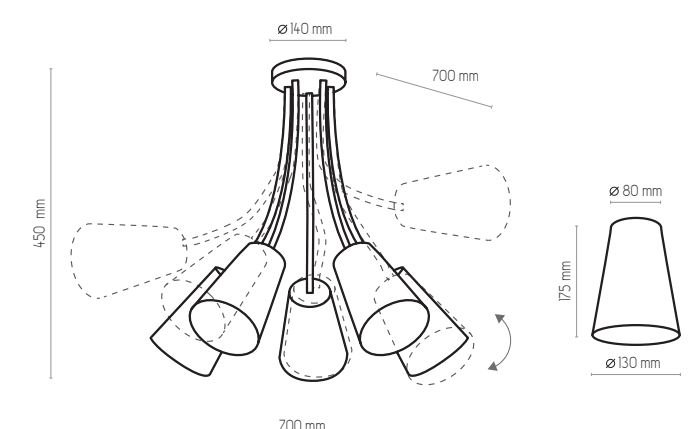

3242 | WIRE SILVER | 5 x E27, 15W LED | AB 9080

abażur, tworzywo, metal / shade, plastics, metal / абажур, пластмасса, металл / Lampenschirm, Kunststoff, Metall / abat-jour, matériel, metal

WIRE SILVER