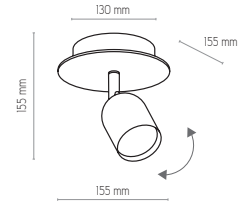

4420 | LOGAN WHITE | 1x GU10, 10W LED

4423

4423 | LOGAN WHITE | 6 x GU10, 10W LED

metal / metal / металл / Metall / métal

LOGAN WHITE

TOP WOOD

- 3290 | TOP WOOD BLACK | 1 x GU10, 10W LED
- 3294 | TOP WOOD WHITE | 1 x GU10, 10W LED