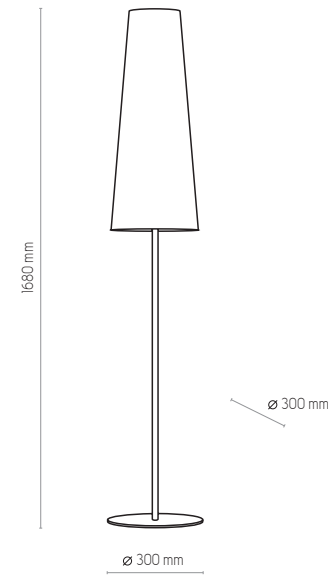

5176

5172

5173 | UMBRELLA |
1 x E27, 15W LED | AB 9092

5169 | UMBRELLA |
1 x E27, 25W LED | AB 9088

5174 | UMBRELLA |
1 x E27, 15W LED | AB 9093

5170 | UMBRELLA |
1 x E27, 25W LED | AB 9089

5175 | UMBRELLA |
1 x E27, 15W LED | AB 9094