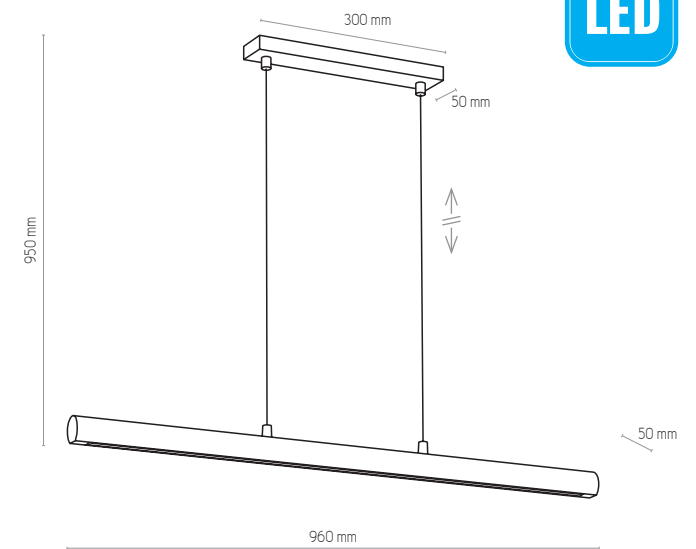

4194 | ROLLO | 1 x 230V, 30W, 3000K, 3250 lm

drewno, metal / wood, metal / дерево, металл / Holz, Metall / bois, metal

ROLLO