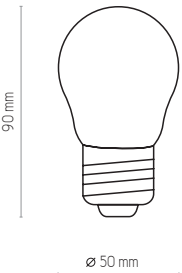

3792, 3570 | BULB LED | E27, 6.5W, 220-240V, 2700K, 806lm, 50HZ

3791, 3571 | BULB LED | E27, 6.5W, 220-240V, 2700K, 806lm, 50HZ

3572, 3573 | BULB LED |
E27, 4.5W, 220-240V, 2200K, 350lm 50HZ

szkło, metal / glass, metal / стекло, металл / Glas, Metall

BULB LED