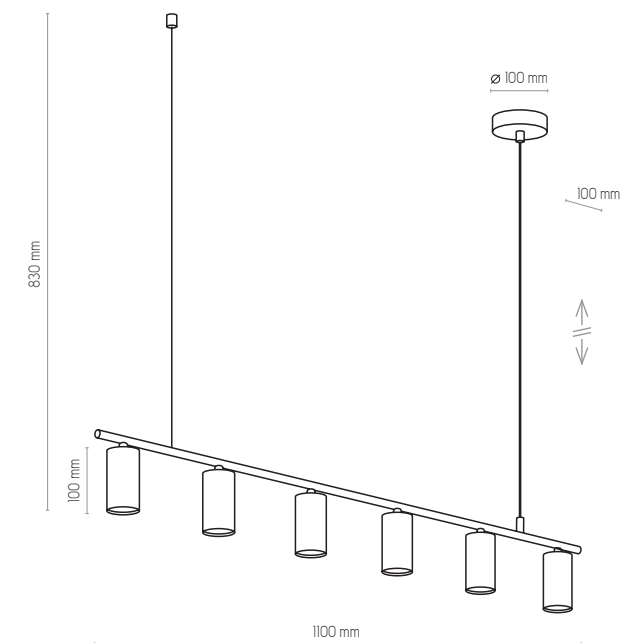

szkło, metal / glass, metal / стекло, металл / Glas, Metall

LOOK GRAPHITE

LOGAN BLACK

4426 | LOGAN BLACK | 1x GU10, 10W LED

4427 | LOGAN BLACK | 4 x GU10, 10W LED

4425 | LOGAN BLACK | 1x GU10, 10W LED

4428 | LOGAN BLACK | 6 x GU10, 10W LED