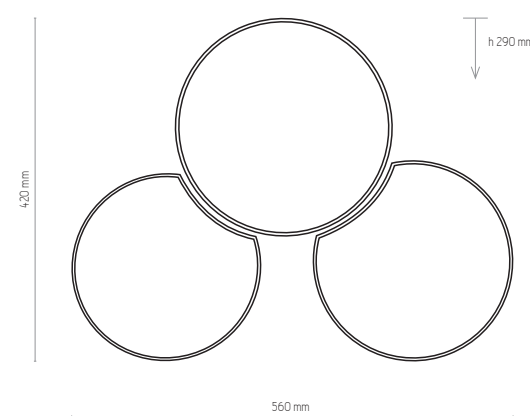

3441 | MONA WHITE | 3 x E27, 15W LED | AB 9194