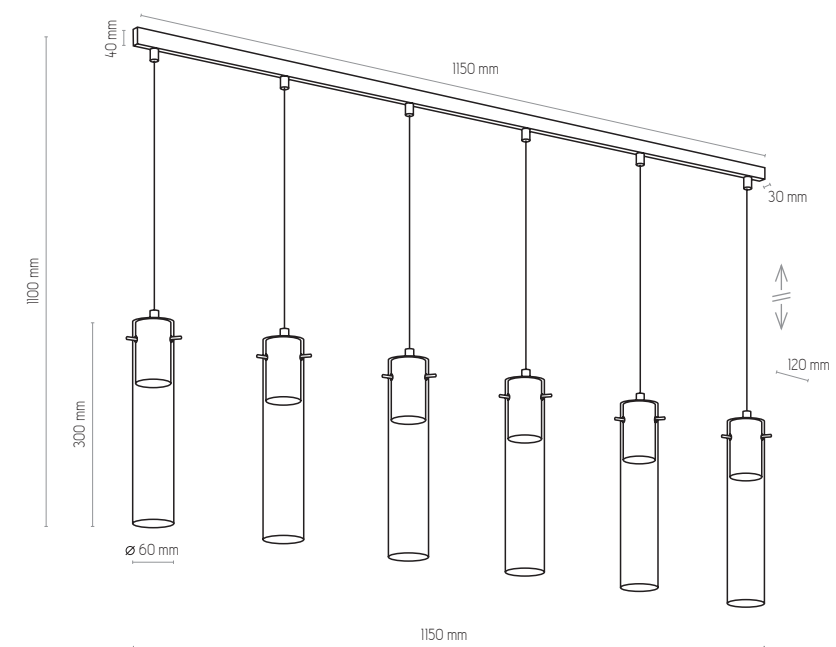

LOOK GRAPHITE

3150 | LOOK GRAPHITE | 6 x GU10, 10W LED | KL 4101

szkło, metal / glass, metal / стекло, металл / Glas, Metall

LOOK GRAPHITE