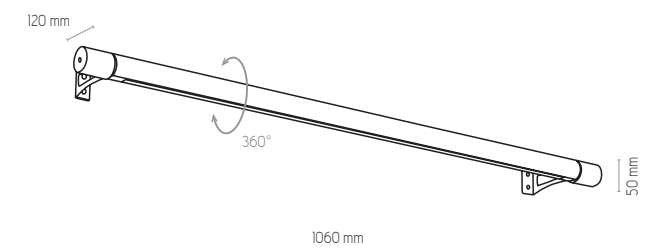

4193 | ROLLO | 1x 230V, 30W, 3000K, 3250lm

LED

drewno, metal / wood, metal / дерево, металл / Holz, Metall / bois, metal

ROLLO