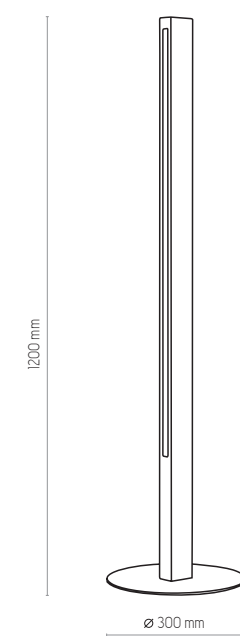

LED FROM BOTH SIDES

1200 mm

ø 300 mm

5043 | TEO | 1 x 230V, 30W, 3000K, 3270lm

1389

NATURAL WOOD - DETAL

1000 mm

300 mm