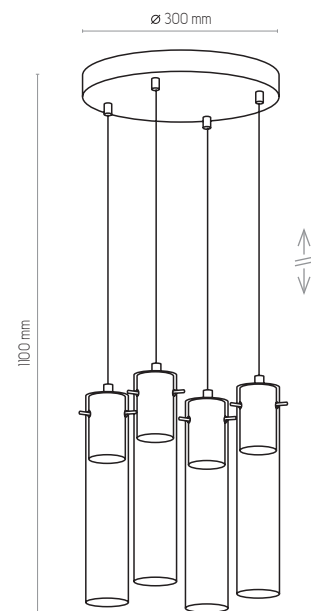

3146 | LOOK GRAPHITE | 1x GU10, 10W LED | KL 4101

3259 | LOOK GRAPHITE | 4 x GU10, 10W LED | KL 4101

3149 | LOOK GRAPHITE | 4 x GU10, 10W LED | KL 4101

szkło, metal / glass, metal / стекло, металл / Glas, Metall

LOOK GRAPHITE