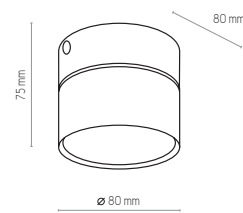

3390 | SPACE WHITE | 1 x GX53, 15W LED

6140 | SPACE GOLD | 1 x GX53, 15W LED

3398 | SPACE BLACK | 1 x GX53, 15W LED

3391 | SPACE WHITE | 2 x GX53, 15W LED

6141 | SPACE GOLD | 2 x GX53, 15W LED

3399 | SPACE BLACK | 2 x GX53, 15W LED

3392 | SPACE WHITE | 3 x GX53, 15W LED

6142 | SPACE GOLD | 3 x GX53, 15W LED

3400 | SPACE BLACK | 3 x GX53, 15W LED

3393 | SPACE WHITE | 4 x GX53, 15W LED

6143 | SPACE GOLD | 4 x GX53, 15W LED

3401 | SPACE BLACK | 4 x GX53, 15W LED

metal, tworzywo / metal, plastics / металл, пластмасса / Metall, Kunststoff / metal, matériel

SPACE