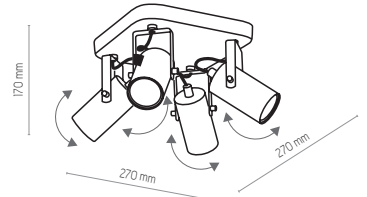

- 1026 | TOP WHITE | 6 x GU10, 10W LED
- 1022 | TOP GOLD | 6 x GU10, 10W LED
- 1019 | TOP BLACK | 6 x GU10, 10W LED

metal / metal / металл / Metall / métal

TOP

REDO

3063

5071 | REDO WHITE | 1x GU10, 10W LED