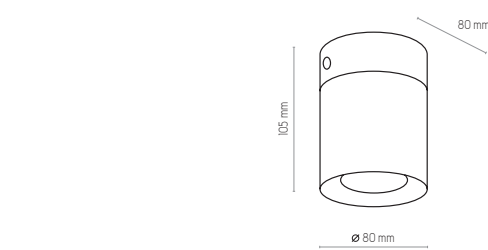

SPACE

- 3406** | VICO WHITE | 1 x GU10, 10W LED
- 6508** | VICO GOLD | 1 x GU10, 10W LED
- 3410** | VICO BLACK | 1 x GU10, 10W LED

- 3407** | VICO WHITE | 2 x GU10, 10W LED
- 6509** | VICO GOLD | 2 x GU10, 10W LED
- 3411** | VICO BLACK | 2 x GU10, 10W LED