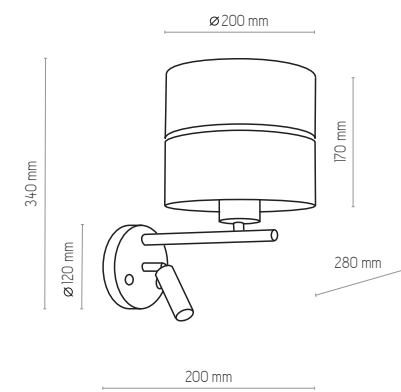

HILTON SILVER

4175 | HILTON SILVER | 1x E27, 15W LED | AB 9930

4176 | HILTON SILVER | 1x E27, 15W LED
+ 1x COB 3W LED 230V, 4000K, 270lm | AB 9930