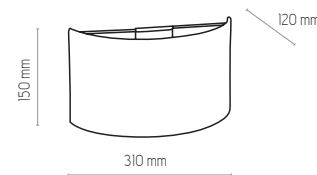

4240

- 4243 | RONDO | 4 x E27, 15W LED | AB 8987
- 4240 | RONDO | 4 x E27, 15W LED | AB 9898
- 4246 | RONDO | 4 x E27, 15W LED | AB 8991
- 4031 | RONDO | 4 x E27, 15W LED | AB 9247
- 1036 | RONDO | 4 x E27, 15W LED | AB 9218
- 1039 | RONDO | 4 x E27, 15W LED | AB 9219