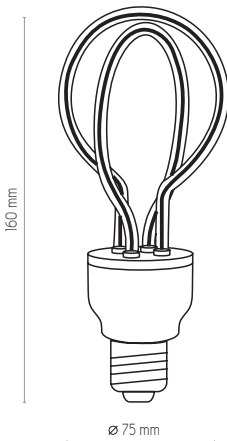

3792, 3570 | BULB LED | E27, 6.5W, 220-240V, 2700K, 806lm, 50HZ

3791, 3571 | BULB LED | E27, 6.5W, 220-240V, 2700K, 806lm, 50HZ

4370 | BULB LED |
230V 2200 K, E 27, 8W, 500lm, 50HZ

szkło, metal / glass, metal / стекло, металл / Glas, Metall

BULB LED