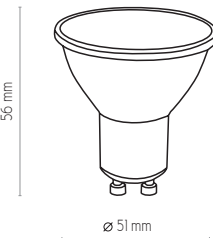

3577 | BULB LED |
GUI0. 4000K, 480lm, 220-240V, 50 HZ, 5W
3578 | BULB LED |
GUI0. 2700K, 350lm, 220-240V, 50 HZ, 5W