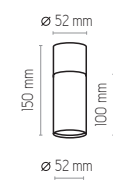

4421 | LOGAN WHITE | 1x GU10, 10W LED