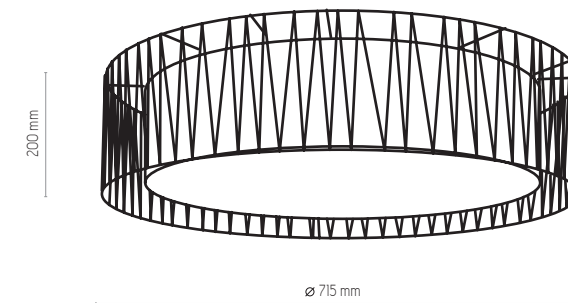

1658 | HARMONY BLACK | 4 x E27, 15W LED | AB 8582

abažur, metal / shade, metal / абажур, металл / Lampenschirm, Metall / abat-jour, metal

HARMONY BLACK