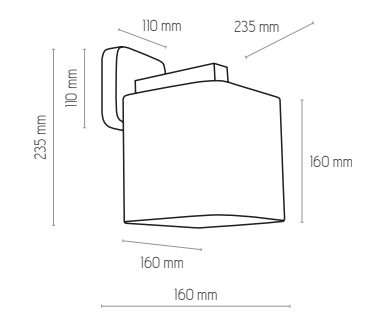

4161 | TORA WHITE | 1 x E27, 15W LED | AB 8966

abażur, drewno, metal / shade, wood, metal / абажур, дерево, металл / Lampenschirm, Holz, Metall / abat-jour, bois, metal

TORA WHITE