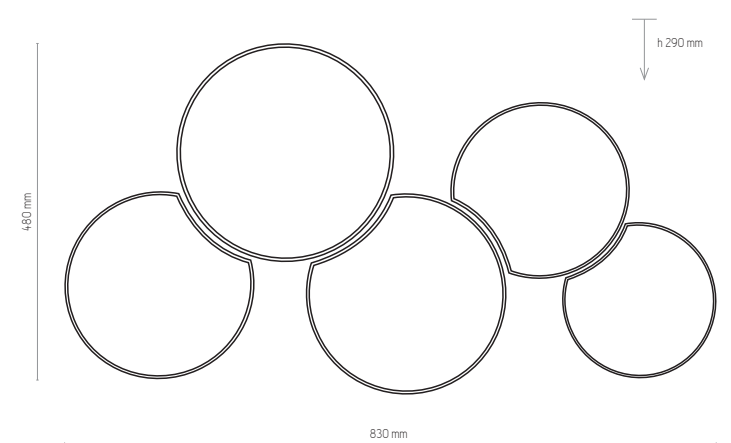

4394 | MONA GRAY | 5 x E27, 15W LED | AB 9204

abažur, metal / shade, metal / абажур, металл / Lampenschirm, Metall / abatjour, metal

MONA GRAY