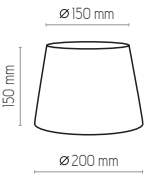

MAJA BLACK

1885

1885 | MAJA BLACK | 1x E27, 25W LED | AB 8403

2920

2920 | MAJA BLACK | 1x E27, 25W LED | AB 8404

1884

2537

2936

2936 | MAJA BLACK | 1x E27, 15W LED | AB 8402

2537 | MAJA BLACK | 1x E27, 15W LED + GU10, 10W LED | AB 8402

1884 | MAJA BLACK | 1x E27, 15W LED | AB 8402

abažur, metal / shade, metal / абажур, металл / Lampenschirm, Metall / abat-jour, metal

MAJA BLACK