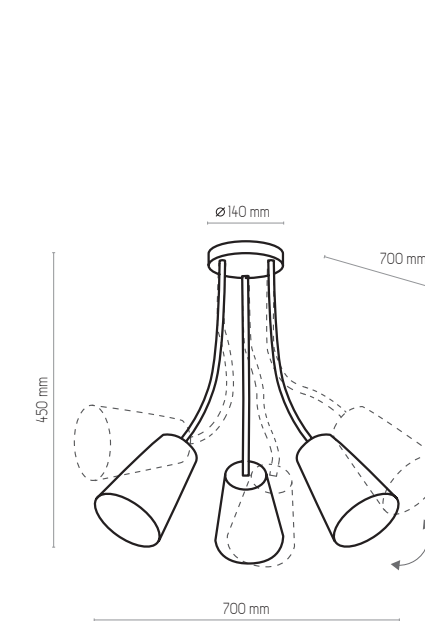

RONDO KIDS

WIRE KIDS

2445

1711

1712

2445 | WIRE KIDS | 1x E27, 15W LED | AB 8687

1711 | WIRE KIDS | 3x E27, 15W LED | AB 9924

1712 | WIRE KIDS | 5x E27, 15W LED | AB 9923