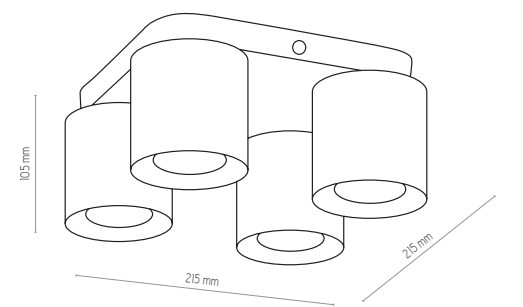

- **3409** | VICO WHITE | 3 x GU10, 10W LED
- **6510** | VICO GOLD | 3 x GU10, 10W LED
- **3413** | VICO BLACK | 3 x GU10, 10W LED

- **3408** | VICO WHITE | 4 x GU10, 10W LED
- **6511** | VICO GOLD | 4 x GU10, 10W LED
- **3412** | VICO BLACK | 4 x GU10, 10W LED

metal, tworzywo / metal, plastics / металл, пластмасса / Metall, Kunststoff / metal, matériel

VICO