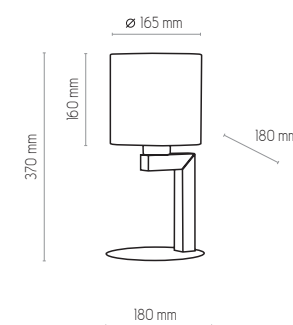

TROY GRAY

4221 | TROY GRAY | 1x E27, 15W LED | AB 9920

abażur, drewno, metal / shade, wood, metal / абажур, дерево, металл / Lampenschirm, Holz, Metall / abat-jour, bois, metal

TROY GRAY