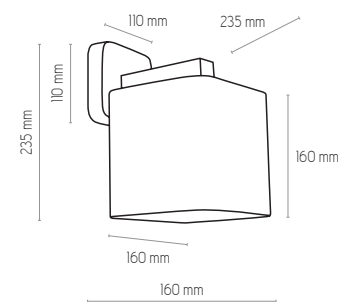

4165 | TORA GRAY | 2 x E27, 15W LED | AB 8968

4164 | TORA GRAY | 1 x E27, 15W LED | AB 8967

abażur, drewno, metal / shade, wood, metal / абажур, дерево, металл / Lampenschirm, Holz, Metall / abat-jour, bois, metal

TORA GRAY