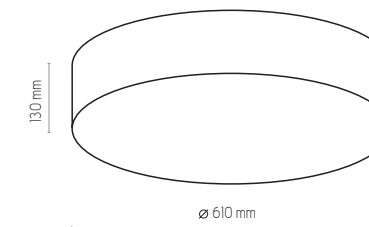

- 1581 | RONDO | 4 x E27, 15W LED | AB 8469
- 1584 | RONDO | 4 x E27, 15W LED | AB 8471
- 1587 | RONDO | 4 x E27, 15W LED | AB 8479

- 4433 | RONDO | 4 x E27, 15W LED | AB 9937
- 1072 | RONDO | 4 x E27, 15W LED | AB 9224
- 1071 | RONDO | 4 x E27, 15W LED | AB 9225