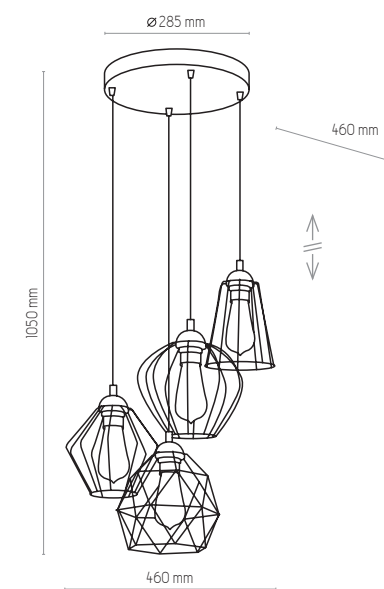

1645 | GALAXY | 4 x E27, max 60W | DM 4, DM 15, DM 14, DM 16

1643 | GALAXY | 4 x E27, max 60W | DM 16, DM 13, DM 14, DM 15