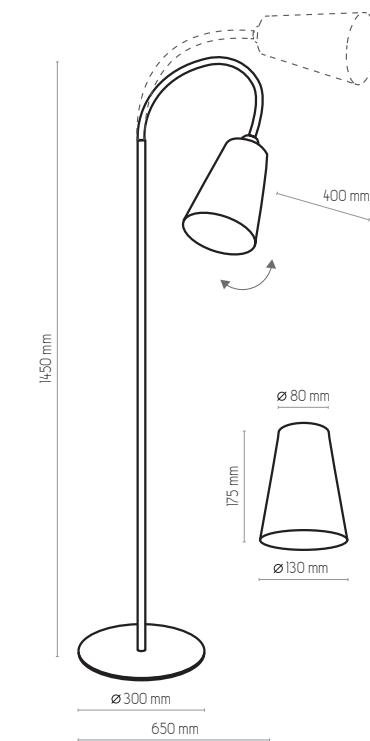

GOLD

WIRE SILVER

3240

3240 | WIRE SILVER | 1 x E27, 15W LED | AB 9080

3241

3241 | WIRE SILVER | 3 x E27, 15W LED | AB 9080

5166

5166 | WIRE SILVER | 1 x E27, 15W LED | AB 9080