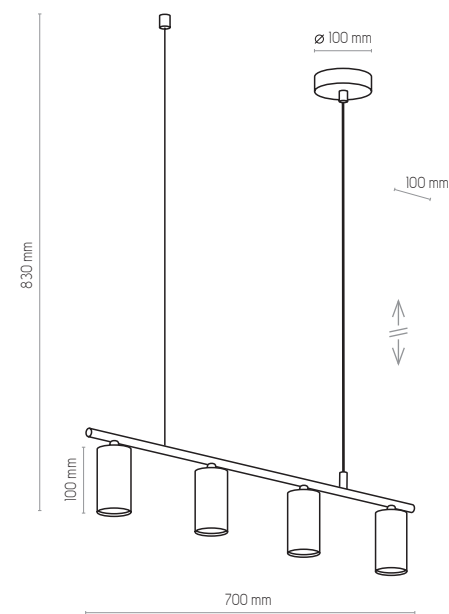

LOGAN BLACK

4426 | LOGAN BLACK | 1x GU10, 10W LED

4427 | LOGAN BLACK | 4 x GU10, 10W LED