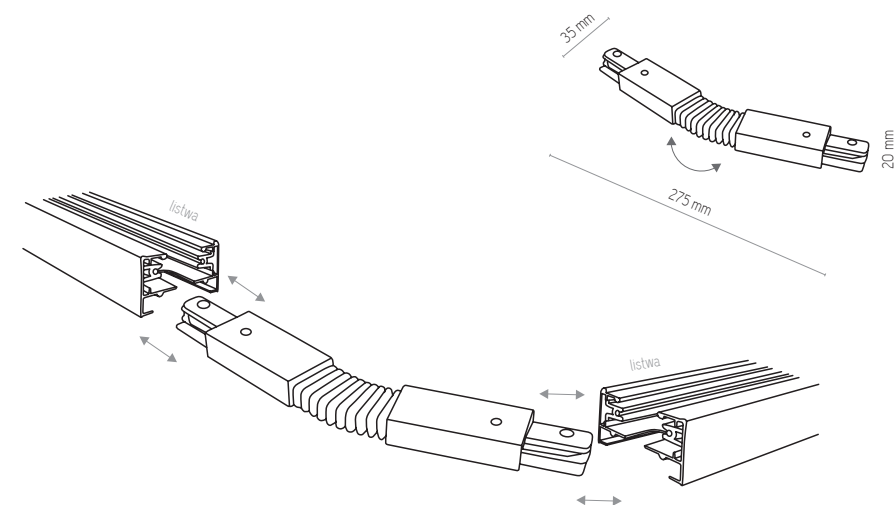

4071, 4072 | TRACER CONECTORS

metal, tworzywo / metal, plastics / металл, пластмасса / Metall, Kunststoff / metal, matériel

TRACER CONNECTORS