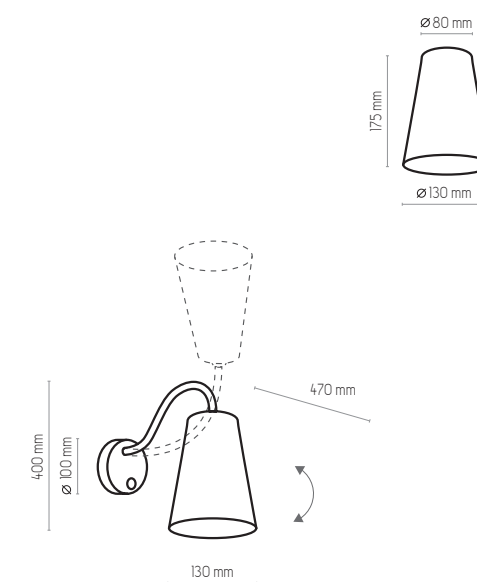

RONDO KIDS

WIRE KIDS

2445

1711

1712

2445 | WIRE KIDS | 1x E27, 15W LED | AB 8687

1711 | WIRE KIDS | 3x E27, 15W LED | AB 9924

1712 | WIRE KIDS | 5x E27, 15W LED | AB 9923