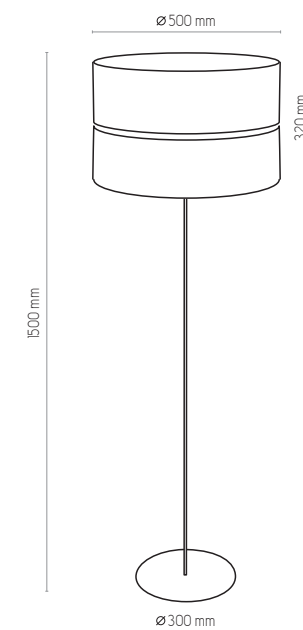

abažur, metal / shade, metal / абажур, металл / Lampenschirm, Metall / abat-jour, metal

HILTON SILVER

HILTON SILVER

4175 | HILTON SILVER | 1x E27, 15W LED | AB 9930

4176 | HILTON SILVER | 1x E27, 15W LED
+ 1x COB 3W LED 230V, 4000K, 270lm | AB 9930