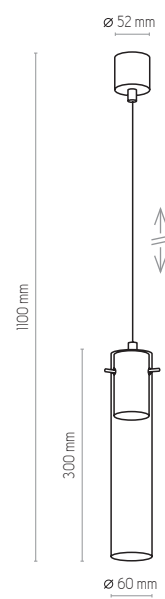

3146 | LOOK GRAPHITE | 1x GU10, 10W LED | KL 4101

3259 | LOOK GRAPHITE | 4 x GU10, 10W LED | KL 4101

szkło, metal / glass, metal / стекло, металл / Glas, Metall

LOOK GRAPHITE