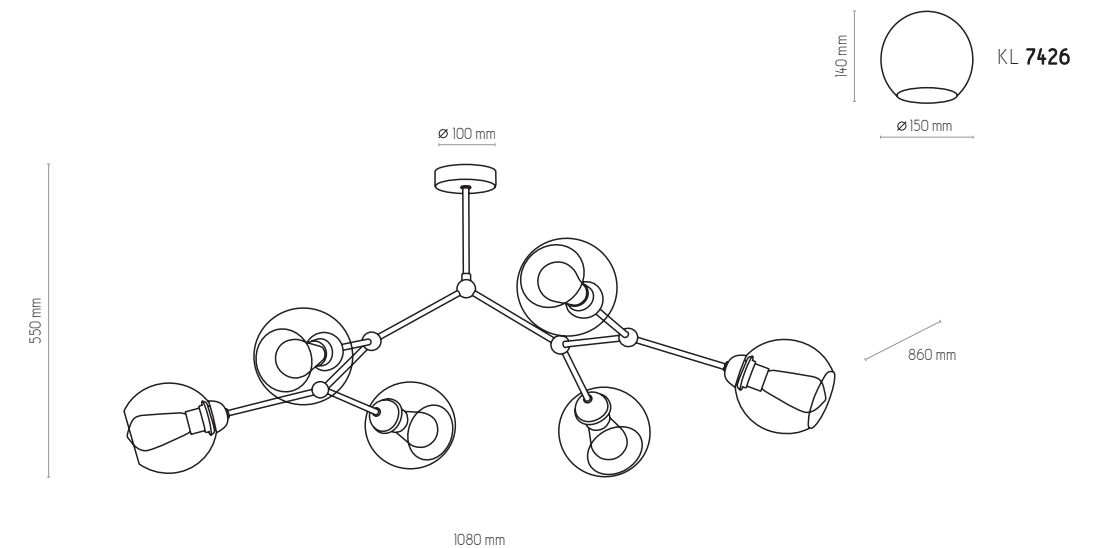

VICHY

FAIRY

FAIRY

FAIRY

4372

2730

2731

4372 | FAIRY | 3 x E27, max 60W