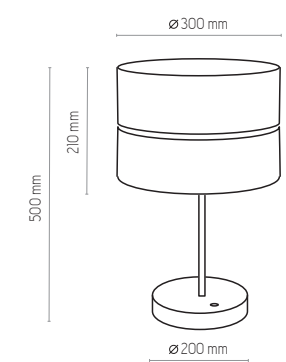

abažur, metal / shade, metal / абажур, металл / Lampenschirm, Metall / abat-jour, metal

HILTON SILVER

HILTON SILVER

4175 | HILTON SILVER | 1x E27, 15W LED | AB 9930

4176 | HILTON SILVER | 1x E27, 15W LED
+ 1x COB 3W LED 230V, 4000K, 270lm | AB 9930