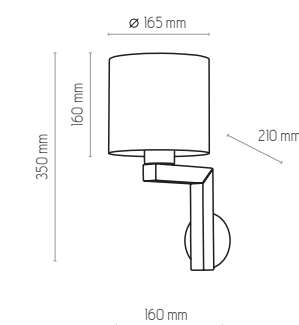

4221 | TROY GRAY | 1x E27, 15W LED | AB 9920