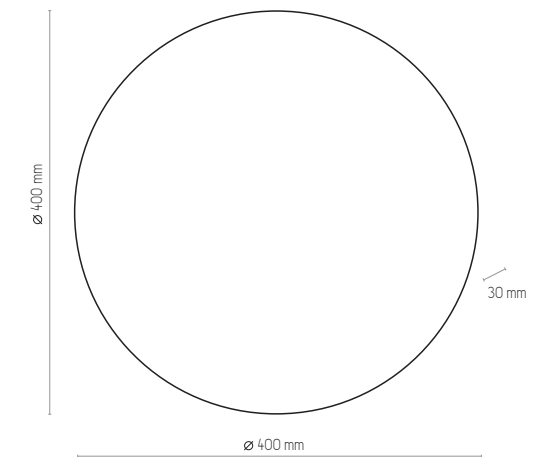

1375 | LUNA WHITE | LED 230V, 20W, 3000K, 2100lm
1377 | LUNA BLACK | LED 230V, 20W, 3000K, 2100lm
1426 | LUNA GOLD | LED 230V, 20W, 3000K, 2100lm

1406 | LUNA WHITE | LED 230V, 30W, 3000K, 3150lm
1407 | LUNA BLACK | LED 230V, 30W, 3000K, 3150lm
1427 | LUNA GOLD | LED 230V, 30W, 3000K, 3150lm

metal / metal / металл / Metall / métal

LUNA