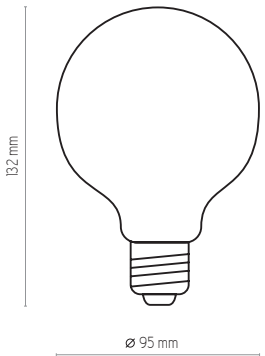

3792, 3570 | BULB LED | E27, 6.5W, 220-240V, 2700K, 806lm, 50HZ

3791, 3571 | BULB LED | E27, 6.5W, 220-240V, 2700K, 806lm, 50HZ

3572, 3573 | BULB LED |
E27, 4.5W, 220-240V, 2200K, 350lm 50HZ

4370 | BULB LED |
230V 2200 K, E 27, 8W, 500lm, 50HZ

3568 | BULB LED |
230V 2200 K, E 27, 8W, 500lm, 50HZ

3579 | BULB LED |
6X53. 2700K, 470lm, 220-240V, 50 HZ, 6W

szkło, metal / glass, metal / стекло, металл / Glas, Metall

BULB LED