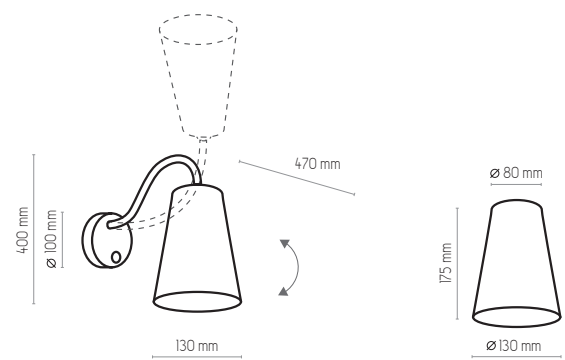

2448 | WIRE COLOUR | 1x E27, 15W LED | AB 8789