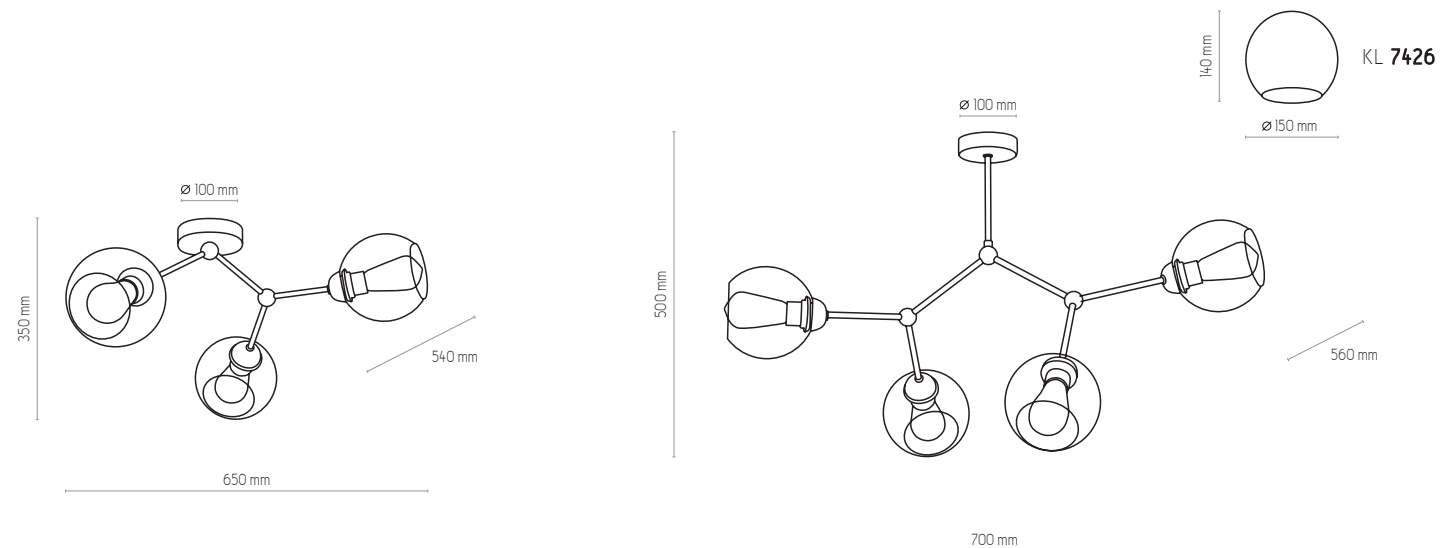

VICHY

FAIRY

FAIRY

FAIRY

4372

2730

2731

4372 | FAIRY | 3 x E27, max 60W