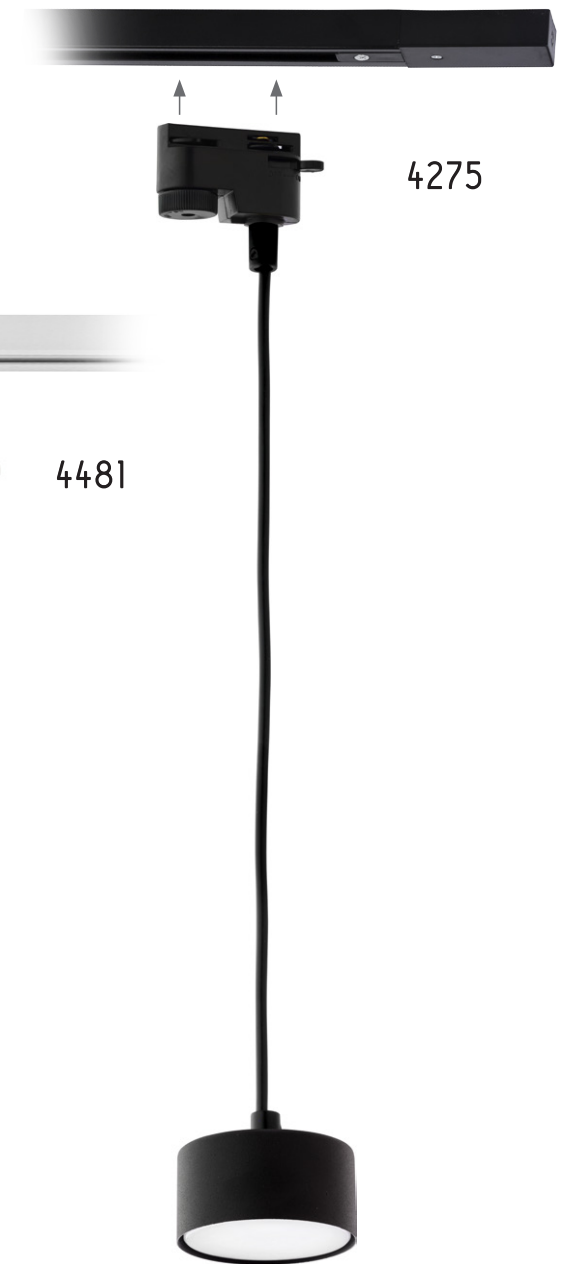

TRACER

TRACER

4402

4403

4402, 4403 | TRACER | 1x GU10, 10W LED

4273

4274

4481