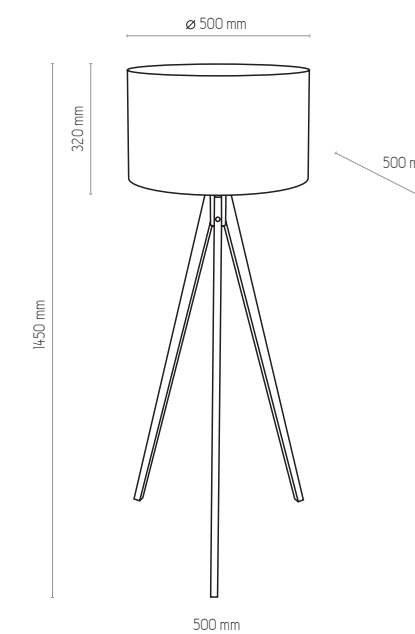

WALZ

5039

5040

5038

NATURAL WOOD - DETAL

5039 | TREVISO | 1x E27, 25W LED | AB 8694

5040 | TREVISO | 1x E27, 25W LED | AB 8695

5038 | TREVISO | 1x E27, 25W LED | AB 8705