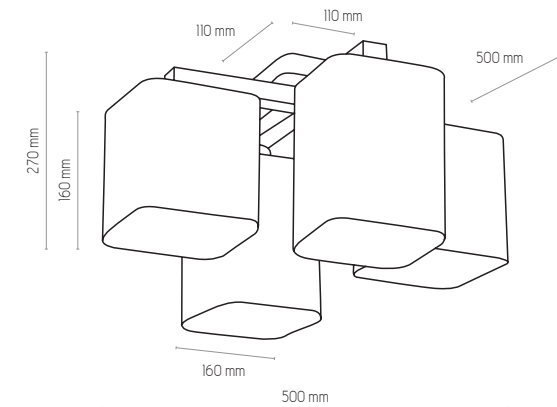

4165 | TORA GRAY | 2 x E27, 15W LED | AB 8968

4164 | TORA GRAY | 1 x E27, 15W LED | AB 8967

abażur, drewno, metal / shade, wood, metal / абажур, дерево, металл / Lampenschirm, Holz, Metall / abat-jour, bois, metal

TORA GRAY