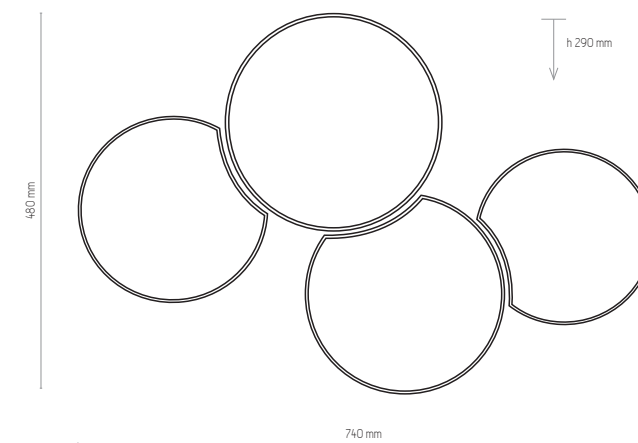

3442 | MONA WHITE | 4 x E27, 15W LED | AB 9195