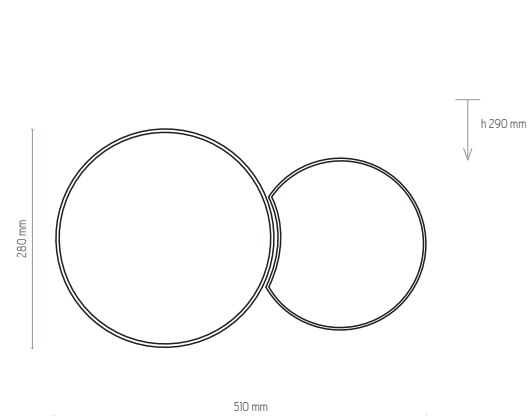

3440 | MONA WHITE | 2 x E27, 15W LED | AB 9193