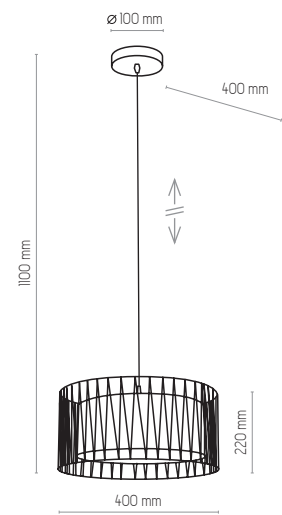

1654 | HARMONY BLACK | 1 x E27, 25W LED | AB 8576

1655 | HARMONY BLACK | 3 x E27, 25W LED | AB 8579

2899 | HARMONY BLACK | 1 x E27, 25W LED | AB 8722

2898 | HARMONY BLACK | 1 x E27, 15W LED | AB 8721

abażur, tworzywo, metal / shade, plastics, metal / абажур, пластмасса, металл / Lampenschirm, Kunststoff, Metall / abat-jour, matériel, metal

HARMONY BLACK