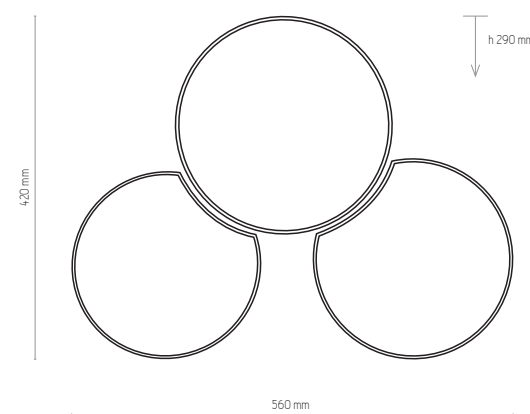

4392 | MONA GRAY | 3 x E27, 15W LED | AB 9202