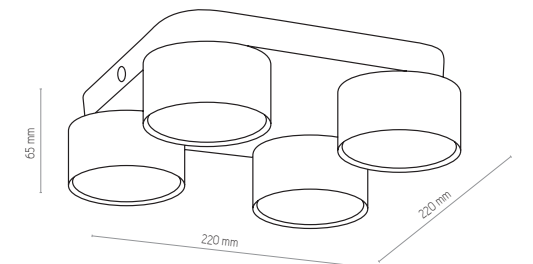

3390 | SPACE WHITE | 1 x GX53, 15W LED

6140 | SPACE GOLD | 1 x GX53, 15W LED

3398 | SPACE BLACK | 1 x GX53, 15W LED

3391 | SPACE WHITE | 2 x GX53, 15W LED

6141 | SPACE GOLD | 2 x GX53, 15W LED

3399 | SPACE BLACK | 2 x GX53, 15W LED

3392 | SPACE WHITE | 3 x GX53, 15W LED

6142 | SPACE GOLD | 3 x GX53, 15W LED

3400 | SPACE BLACK | 3 x GX53, 15W LED

3393 | SPACE WHITE | 4 x GX53, 15W LED

6143 | SPACE GOLD | 4 x GX53, 15W LED

3401 | SPACE BLACK | 4 x GX53, 15W LED

metal, tworzywo / metal, plastics / металл, пластмасса / Metall, Kunststoff / metal, matériel

SPACE