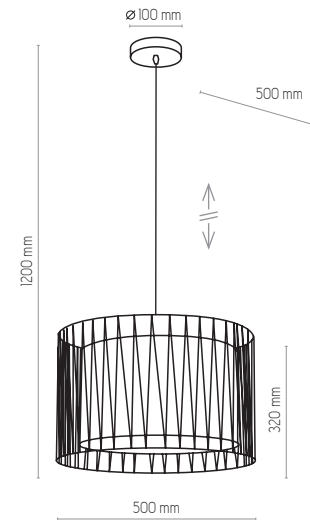

1654 | HARMONY BLACK | 1 x E27, 25W LED | AB 8576

1655 | HARMONY BLACK | 3 x E27, 25W LED | AB 8579

2899 | HARMONY BLACK | 1 x E27, 25W LED | AB 8722

2898 | HARMONY BLACK | 1 x E27, 15W LED | AB 8721

abażur, tworzywo, metal / shade, plastics, metal / абажур, пластмасса, металл / Lampenschirm, Kunststoff, Metall / abat-jour, matériel, metal

HARMONY BLACK