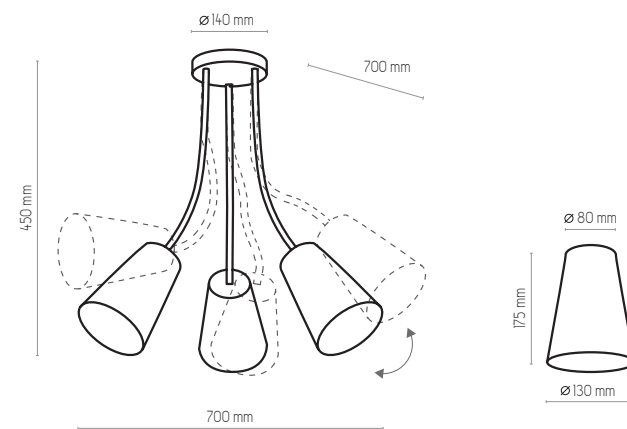

GOLD

WIRE SILVER

3240

3240 | WIRE SILVER | 1 x E27, 15W LED | AB 9080

3241

3241 | WIRE SILVER | 3 x E27, 15W LED | AB 9080

5166

5166 | WIRE SILVER | 1 x E27, 15W LED | AB 9080