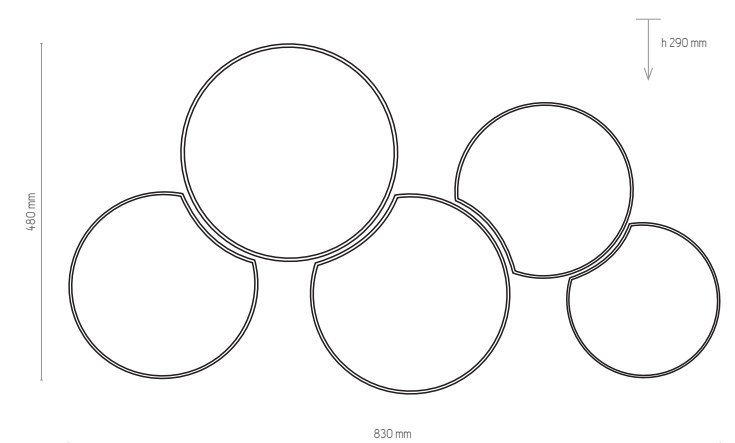

3447 | MONA GOLD | 5 x E27, 15W LED | AB 9200

abažur, metal / shade, metal / абажур, металл / Lampenschirm, Metall / abatjour, metal

MONA GOLD