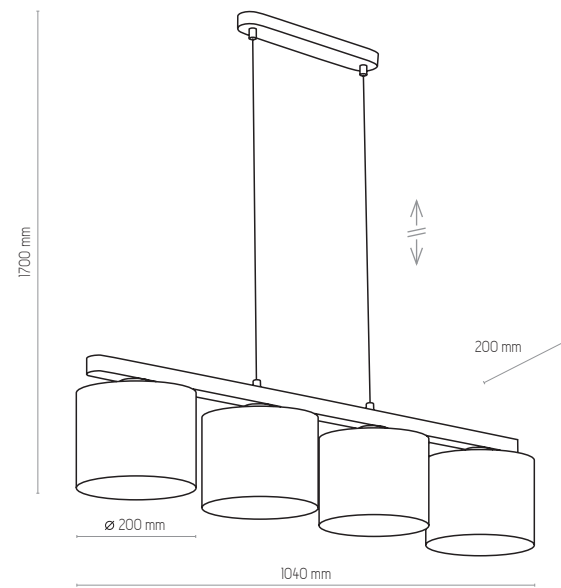

3270 | TROY WHITE | 4 x E27, 15W LED | AB 8983

3372 | TROY WHITE | 1 x E27, 15W LED | AB 9169