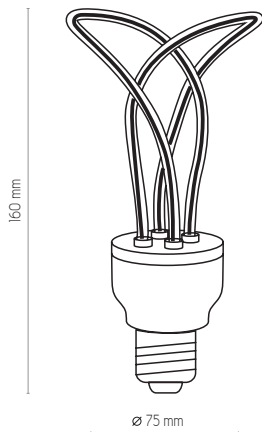

3792, 3570 | BULB LED | E27, 6.5W, 220-240V, 2700K, 806lm, 50HZ

3791, 3571 | BULB LED | E27, 6.5W, 220-240V, 2700K, 806lm, 50HZ

3568 | BULB LED |
230V 2200 K, E 27, 8W, 500lm, 50HZ

szkło, metal / glass, metal / стекло, металл / Glas, Metall

BULB LED