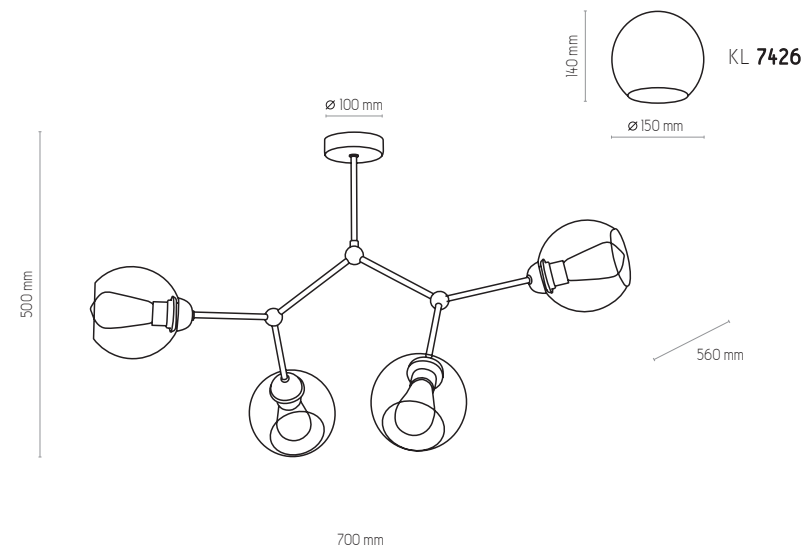

VICHY

FAIRY

FAIRY

FAIRY

4372

2730

2731

4372 | FAIRY | 3 x E27, max 60W