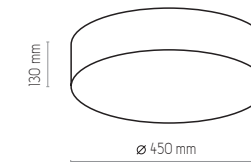

RONDO

- 1086 | RONDO | 4 x E27, 15W LED | AB 9215
- 1087 | RONDO | 4 x E27, 15W LED | AB 9216
- 1088 | RONDO | 4 x E27, 15W LED | AB 9217

- 4430 | RONDO | 4 x E27, 15W LED | AB 9934
- 1084 | RONDO | 4 x E27, 15W LED | AB 9222
- 1089 | RONDO | 4 x E27, 15W LED | AB 9223