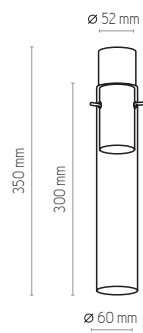

3147 | LOOK GRAPHITE | 1x GU10, 10W LED | KL 4101

3259 | LOOK GRAPHITE | 4 x GU10, 10W LED | KL 4101

szkło, metal / glass, metal / стекло, металл / Glas, Metall

LOOK GRAPHITE