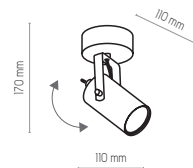

- 1026 | TOP WHITE | 6 x GU10, 10W LED
- 1022 | TOP GOLD | 6 x GU10, 10W LED
- 1019 | TOP BLACK | 6 x GU10, 10W LED

metal / metal / металл / Metall / métal

TOP

REDO

3063

5071 | REDO WHITE | 1x GU10, 10W LED