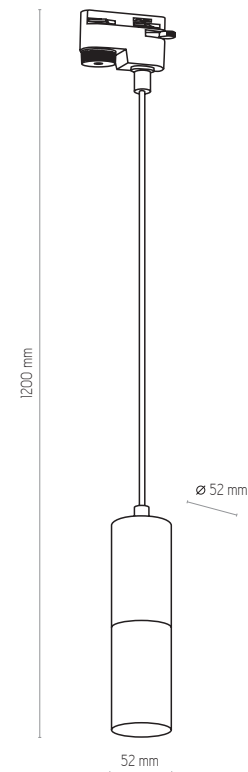

TRACER

TRACER

4402

4403

4402, 4403 | TRACER | 1x GU10, 10W LED

4273

4274

4481