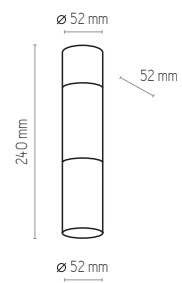

4359 | ELITE WHITE | 1x GU10, 10W LED