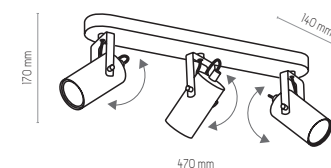

- 1026 | TOP WHITE | 6 x GU10, 10W LED
- 1022 | TOP GOLD | 6 x GU10, 10W LED
- 1019 | TOP BLACK | 6 x GU10, 10W LED

metal / metal / металл / Metall / métal

TOP

REDO

3063

5071 | REDO WHITE | 1x GU10, 10W LED