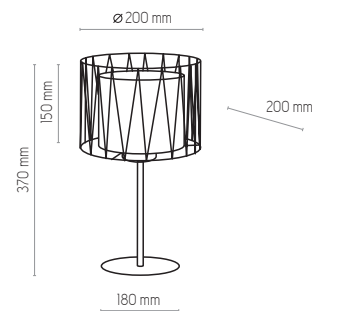

1654 | HARMONY BLACK | 1 x E27, 25W LED | AB 8576

1655 | HARMONY BLACK | 3 x E27, 25W LED | AB 8579

2899 | HARMONY BLACK | 1 x E27, 25W LED | AB 8722

2898 | HARMONY BLACK | 1 x E27, 15W LED | AB 8721

abażur, tworzywo, metal / shade, plastics, metal / абажур, пластмасса, металл / Lampenschirm, Kunststoff, Metall / abat-jour, matériel, metal

HARMONY BLACK