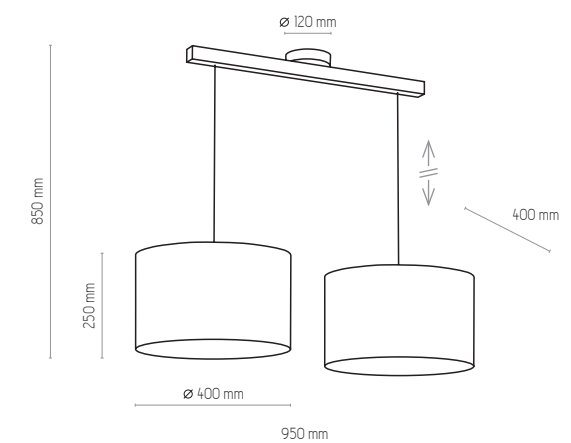

3271

3271 | TROY GRAY | 4 x E27, 15W LED | AB 8985

4221

5031

5031 | TROY GRAY | 1x E27, 15W LED | AB 9920

4220

NATURAL WOOD - DETAL

4221 | TROY GRAY | 1x E27, 15W LED | AB 9920