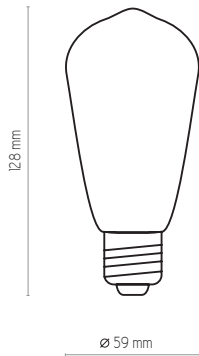

3792, 3570 | BULB LED | E27, 6.5W, 220-240V, 2700K, 806lm, 50HZ

3791, 3571 | BULB LED | E27, 6.5W, 220-240V, 2700K, 806lm, 50HZ

3572, 3573 | BULB LED |
E27, 4.5W, 220-240V, 2200K, 350lm 50HZ

4370 | BULB LED |
230V 2200 K, E 27, 8W, 500lm, 50HZ

3568 | BULB LED |
230V 2200 K, E 27, 8W, 500lm, 50HZ

3579 | BULB LED |
6X53. 2700K, 470lm, 220-240V, 50 HZ, 6W

szkło, metal / glass, metal / стекло, металл / Glas, Metall

BULB LED