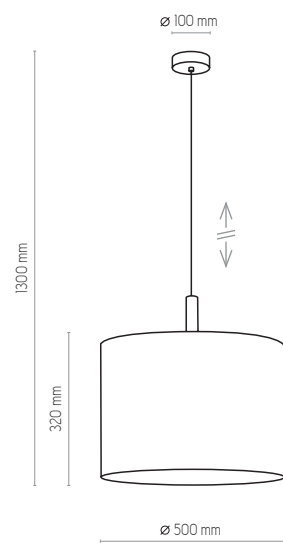

4109 | DEVA GRAPHITE | 1x E27, 25W LED | AB 8695