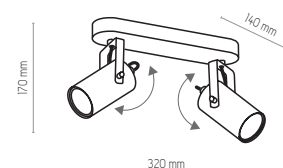

- 1026 | TOP WHITE | 6 x GU10, 10W LED
- 1022 | TOP GOLD | 6 x GU10, 10W LED
- 1019 | TOP BLACK | 6 x GU10, 10W LED

metal / metal / металл / Metall / métal

TOP

REDO

3063

5071 | REDO WHITE | 1x GU10, 10W LED