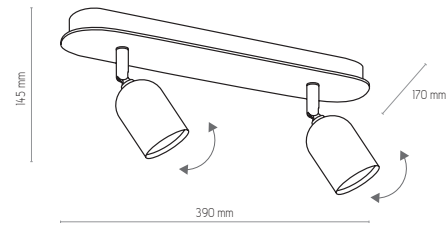

4420 | LOGAN WHITE | 1x GU10, 10W LED

4423

4423 | LOGAN WHITE | 6 x GU10, 10W LED

metal / metal / металл / Metall / métal

LOGAN WHITE

TOP WOOD

- 3290 | TOP WOOD BLACK | 1 x GU10, 10W LED
- 3294 | TOP WOOD WHITE | 1 x GU10, 10W LED