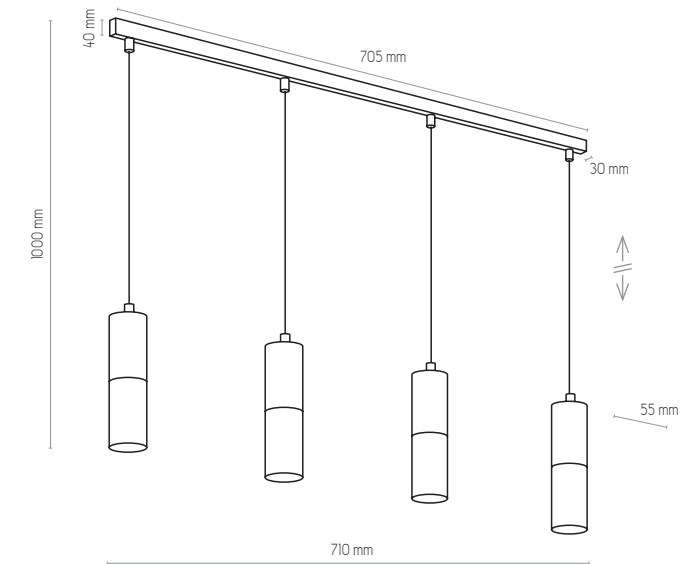

4356

4356 | ELITE WHITE | 1x GU10, 10W LED

4354

4354 | ELITE WHITE | 4 x GU10, 10W LED

4357

4357 | ELITE WHITE | 4 x GU10, 10W LED

metal / metal / металл / Metall / métal

ELIT WHITE