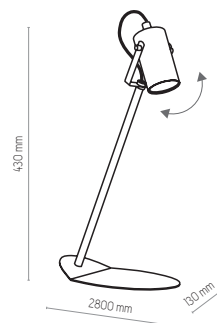

- 1026 | TOP WHITE | 6 x GU10, 10W LED
- 1022 | TOP GOLD | 6 x GU10, 10W LED
- 1019 | TOP BLACK | 6 x GU10, 10W LED

metal / metal / металл / Metall / métal

TOP

REDO

3063

5071 | REDO WHITE | 1x GU10, 10W LED