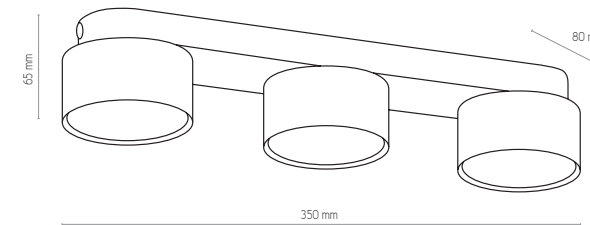

3390 | SPACE WHITE | 1 x GX53, 15W LED

6140 | SPACE GOLD | 1 x GX53, 15W LED

3398 | SPACE BLACK | 1 x GX53, 15W LED

3391 | SPACE WHITE | 2 x GX53, 15W LED

6141 | SPACE GOLD | 2 x GX53, 15W LED

3399 | SPACE BLACK | 2 x GX53, 15W LED

3392 | SPACE WHITE | 3 x GX53, 15W LED

6142 | SPACE GOLD | 3 x GX53, 15W LED

3400 | SPACE BLACK | 3 x GX53, 15W LED

3393 | SPACE WHITE | 4 x GX53, 15W LED

6143 | SPACE GOLD | 4 x GX53, 15W LED

3401 | SPACE BLACK | 4 x GX53, 15W LED

metal, tworzywo / metal, plastics / металл, пластмасса / Metall, Kunststoff / metal, matériel

SPACE