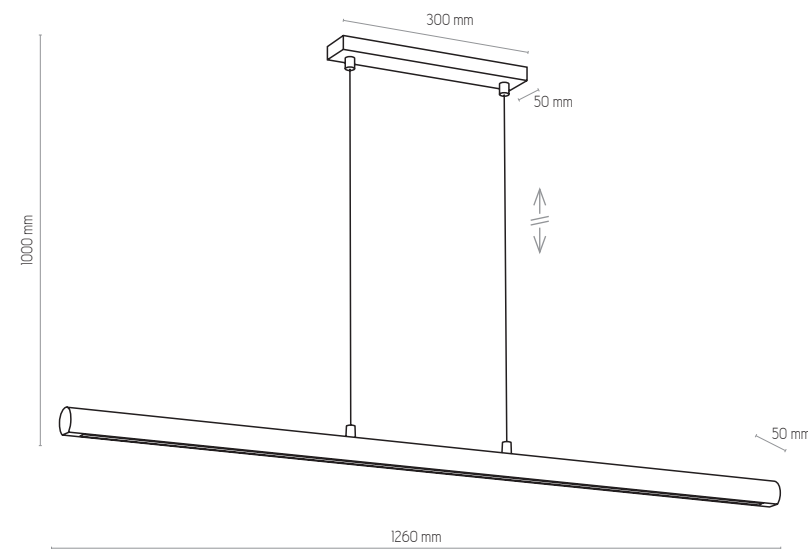

1428

1428 | ROLLO | 1 x 230V, 40W, 3000K, 5000 lm