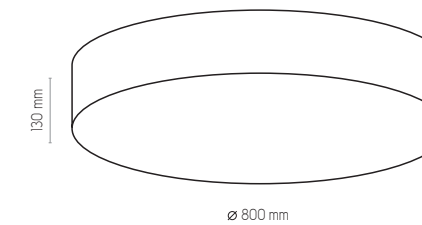

- 2443 | RONDO | 6 x E27, 15W LED | AB 8993
- 2725 | RONDO | 6 x E27, 15W LED | AB 8918
- 4409 | RONDO | 6 x E27, 15W LED | AB 8919

- 4436 | RONDO | 6 x E27, 15W LED | AB 9940
- 1077 | RONDO | 6 x E27, 15W LED | AB 9226
- 1076 | RONDO | 6 x E27, 15W LED | AB 9225

abažur, metal / shade, metal / абажур, металл / Lampenschirm, Metall / abat-jour, metal

RONDO