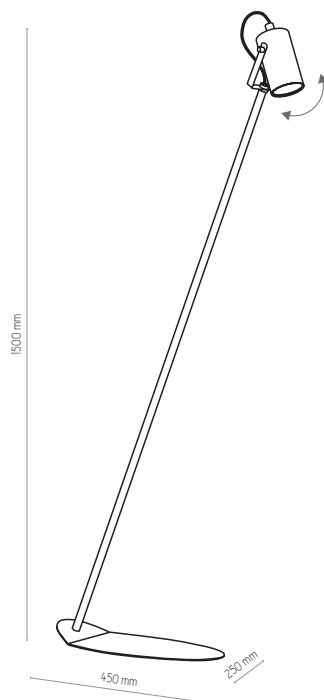

- 1026 | TOP WHITE | 6 x GU10, 10W LED
- 1022 | TOP GOLD | 6 x GU10, 10W LED
- 1019 | TOP BLACK | 6 x GU10, 10W LED

metal / metal / металл / Metall / métal

TOP

REDO

3063

5071 | REDO WHITE | 1x GU10, 10W LED