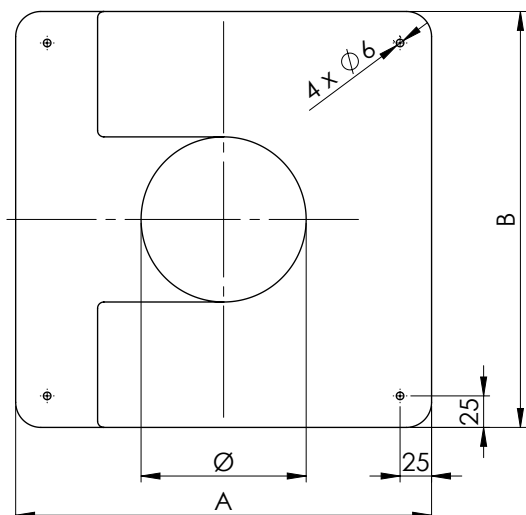

# Centreerplaat (paar)

SYSTEMEN (Ø inw.)								ARTIKELCODE (Ø uitw.)	MATEN	
DW DWP	DWBA	DWL DWLK	EK EW	EWP EWPG	DWG DWGH	DWLG	DWD		A	B
---	---	---	80	80	---	---	---	CENTP080	280	280
---	---	---	100	100	---	---	---	CENTP100	300	300
---	---	---	110	---	---	---	---	CENTP110	310	310
---	---	---	120	---	---	---	---	CENTP120	320	320
---	---	---	125	---	100	80	---	CENTP125	325	325
80	---	---	130	---	---	---	---	CENTP130	330	330
100	---	80 100	150	---	---	---	80	CENTP150	350	350
---	---	---	---	---	130	---	---	CENTP155	355	355
---	---	---	---	---	---	---	100	CENTP170	370	370
125	---	---	---	---	150	---	---	CENTP175	375	375
---	---	---	180	---	---	---	---	CENTP180	380	380
150	130	130 150	200	---	---	---	130	CENTP200	400	400
---	---	---	---	---	180	---	---	CENTP205	405	405
---	150	---	---	---	---	---	150	CENTP220	420	420
---	---	---	---	---	200	---	---	CENTP225	425	425
180	---	---	---	---	---	---	---	CENTP230	430	430
200	180	---	250	---	---	---	180	CENTP250	450	450
---	200	---	---	---	---	---	200	CENTP270	470	470
---	---	---	---	---	250	---	---	CENTP275	475	475
250	---	---	300	---	---	---	---	CENTP300	500	500
---	250	---	---	---	---	---	250	CENTP320	520	520
---	---	---	---	---	300	---	---	CENTP325	525	525
300	---	---	350	---	---	---	---	CENTP350	550	550
---	300	---	---	---	---	---	300	CENTP370	570	570
---	---	---	---	---	350	---	---	CENTP375	575	575
350	---	---	400	---	---	---	---	CENTP400	600	600
---	350	---	---	---	---	---	350	CENTP420	620	620
---	---	---	---	---	400	---	---	CENTP425	625	625
400	---	---	---	---	---	---	---	CENTP450	650	650
---	400	---	---	---	---	---	400	CENTP470	670	670