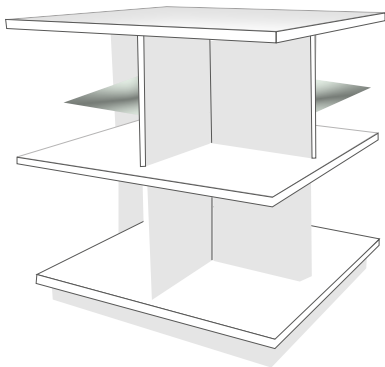

SHOP MÖBEL/ SHOP-FURNITURE

Tisch Weiß 100 x 100 x 100 cm
table white 100 x 100 x 100 cm

E0010980

Präsentationstisch aus:

- Aufrechte 28 mm
- Melaminharzbeschichtet
- Oberboden Melamin 28 mm
- Feste Böden
- Korpusverbindungen mit Minifix Beschlägen
- 2 Glasböden

presentation table made of:

- coated in melamin resin
- 28 mm uprights
- 28 mm melamin top
- fixed shelving
- carcass fastened with Minifix mountings
- 2 glass shelves

4001852022659 | **3,6 m²**