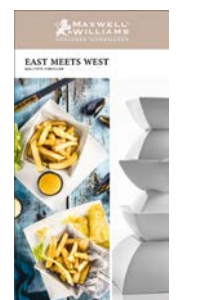

Mulga the Artist
E0029490
4001852068299

East meets west
E0028700
4001852066875