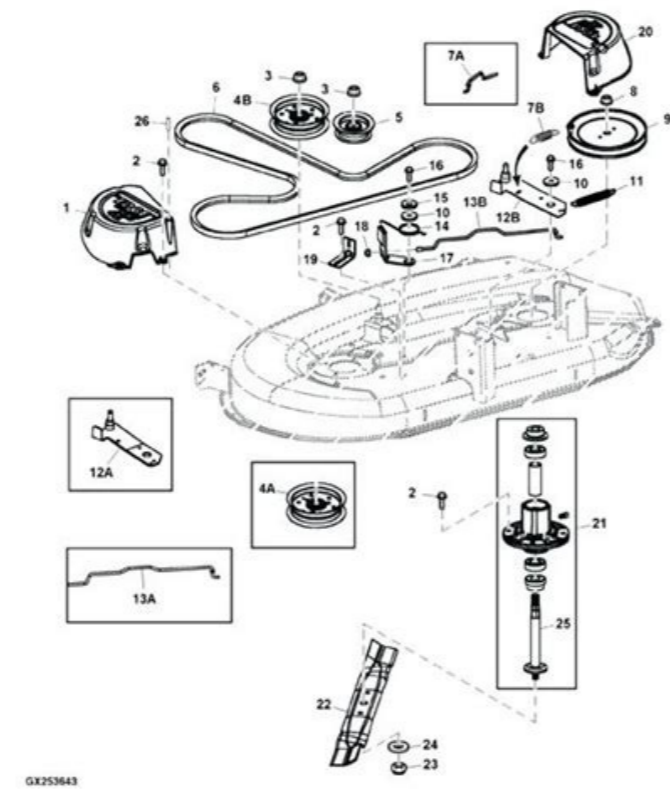

John deere 48 inch mower deck parts list