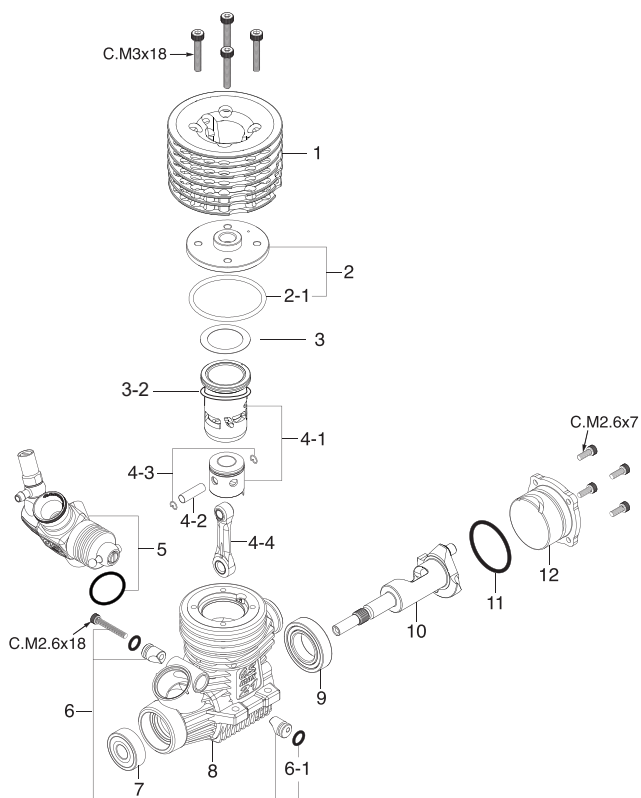

# Hasi Tuned R21 On-Road 7R

## ENGINE EXPLODED VIEW & PARTS LIST

No.	Code No.	Description
1	HT-2DR04007/V1	Outer Head HASI TUNED Light Weight R7
2	2C604100	Inner Head
2-1	HT-2BN04180	Inner Head "O" Ring (BLACK)
3	HT-048-16	Head Gasket 0,10mm 16%
3-1	HT-048-25	*OPT* Head Gasket 0,15mm 25%
3-2	HT-024	Under Cylinder Shim 0,1mm
4-1	HT- 2C403007/A	Hasi Tuned Cylinder and Piston R7 AAC
4-2	22016000	Piston Pin
4-3	HT- 2AP17000	Piston Pin Retainer 2 (6pcs.)
4-4	HT-23755024	Hasi Tuned Extra Strong Conrod
5	2DJ81000	Carburetor Complete
6	23981740	Carburetor Retainer Assembly
6-1	24881824	"O" Ring (2pcs.)
7	23731000	Crankshaft Ball Bearing (Front)
7-1	HT-016	*OPT* Hasi Tuned Swiss Front Ball Bearing Steel
8	HT-2DJ010000	Hasi Tuned Crankcase
9	23730020	Crankshaft Ball Bearing (Rear)
9-1	HT-017	*OPT* Hasi Tuned Swiss Rear Ball Bearing Steel
9-2	HT-018	*OPT* Hasi Tuned Swiss Rear Ball Bearing Ceramic
10	HT- 2DR02001	Hasi Tuned Crankshaft V2
11	23107100	Cover Gasket
12	2A007000	Cover Plate
12-1	HT-004	*OPT* Hasi Tuned Rear Back Plate
12-2	HT-041	*OPT* Hasi Tuned Rear Back Plate V-Fuel

## CARBURETOR EXPLODED VIEW & PARTS LIST

No.	Code No.	Description
1	22082600	Mixture Control Valve Assembly
1-1	46066319	"O" Ring (L) (2pcs.)
1-2	22781800	"O" Ring (S) (2pcs.)
2	22082970	Needle Assembly
2-1	46066319	"O" Ring (2pcs.)
3	22082940	Needle Holder Assembly
3-1	22082950	No.15 Universal Nipple Assembly
4	22848160	Throttle Stop Screw
4-1	27881820	"O" Ring (S) (2pcs.)
5	71533885	Carburetor Reducer 8.5mm
5-1	22615000	"O" Ring (1pc.)
5-2	HT-010-2	*OPT* Hasi Tuned High Performance Venturi 8.5mm
6	22082110	Carburetor Body
7	22082200	Slide Valve
8	2A081610	Metering Needle Assembly
8-1	27881820	"O" Ring (S) (2pcs.)
9	23981520	Dust Cover
10	23781400	Ball Link No.3
10-1	26381501	Set Screw (1pc.)
11	29015019	Carburetor Rubber Gasket