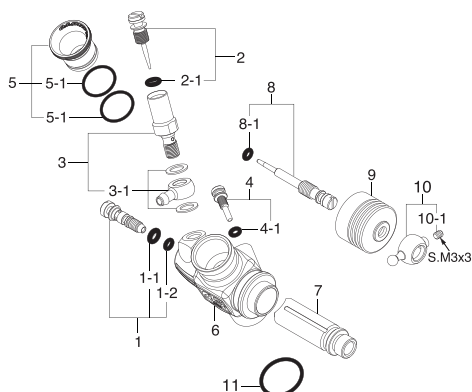

# Hasi Tuned R21 On-Road 7R

## ENGINE EXPLODED VIEW & PARTS LIST

No.	Code No.	Description
1	HT-2DR04007/V1	Outer Head HASI TUNED Light Weight R7
2	2C604100	Inner Head
2-1	HT-2BN04180	Inner Head "O" Ring (BLACK)
3	HT-048-16	Head Gasket 0,10mm 16%
3-1	HT-048-25	*OPT* Head Gasket 0,15mm 25%
3-2	HT-024	Under Cylinder Shim 0,1mm
4-1	HT- 2C403007/A	Hasi Tuned Cylinder and Piston R7 AAC
4-2	22016000	Piston Pin
4-3	HT- 2AP17000	Piston Pin Retainer 2 (6pcs.)
4-4	HT-23755024	Hasi Tuned Extra Strong Conrod
5	2DJ81000	Carburetor Complete
6	23981740	Carburetor Retainer Assembly
6-1	24881824	"O" Ring (2pcs.)
7	23731000	Crankshaft Ball Bearing (Front)
7-1	HT-016	*OPT* Hasi Tuned Swiss Front Ball Bearing Steel
8	HT-2DJ010000	Hasi Tuned Crankcase
9	23730020	Crankshaft Ball Bearing (Rear)
9-1	HT-017	*OPT* Hasi Tuned Swiss Rear Ball Bearing Steel
9-2	HT-018	*OPT* Hasi Tuned Swiss Rear Ball Bearing Ceramic
10	HT- 2DR02001	Hasi Tuned Crankshaft V2
11	23107100	Cover Gasket
12	2A007000	Cover Plate
12-1	HT-004	*OPT* Hasi Tuned Rear Back Plate
12-2	HT-041	*OPT* Hasi Tuned Rear Back Plate V-Fuel

## CARBURETOR EXPLODED VIEW & PARTS LIST

No.	Code No.	Description
1	22082600	Mixture Control Valve Assembly
1-1	46066319	"O" Ring (L) (2pcs.)
1-2	22781800	"O" Ring (S) (2pcs.)
2	22082970	Needle Assembly
2-1	46066319	"O" Ring (2pcs.)
3	22082940	Needle Holder Assembly
3-1	22082950	No.15 Universal Nipple Assembly
4	22848160	Throttle Stop Screw
4-1	27881820	"O" Ring (S) (2pcs.)
5	71533885	Carburetor Reducer 8.5mm
5-1	22615000	"O" Ring (1pc.)
5-2	HT-010-2	*OPT* Hasi Tuned High Performance Venturi 8.5mm
6	22082110	Carburetor Body
7	22082200	Slide Valve
8	2A081610	Metering Needle Assembly
8-1	27881820	"O" Ring (S) (2pcs.)
9	23981520	Dust Cover
10	23781400	Ball Link No.3
10-1	26381501	Set Screw (1pc.)
11	29015019	Carburetor Rubber Gasket