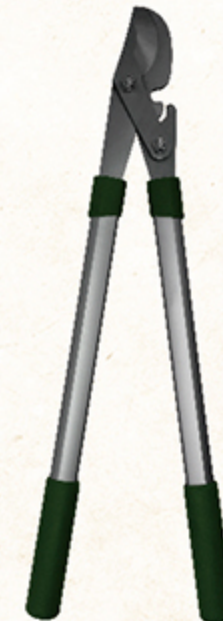

Geared Bypass Loppers

Features

Efficiently cut large stems, branches.
Superb and flat carbon steel blades for the precise and clean cut.
Comfortable, soft touch and non-slip handles with comfort grip.
Ideal for rose bushes, shrubs and general pruning of green live wood.
Suitable to cut delicate stems and pruning task for comfort in use.
Perfect rust resistance

Usage

Used for trimming and shaping, and for rose bushes, shrubs and general pruning of green live wood.

Aftercare

Please pay attention to wiping with cloth after each use and sharpen, and keeping the blade well.

Product Specification

Cutting diameter:40mm
Product Code / SKU:80800105