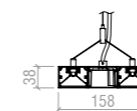

Up & Down sospensione

Apparecchio a sospensione
In alluminio e diffusore in PMMA
Dotato di cavi di sospensione in acciaio
Led SMD 5630 SAMSUNG
Durata di **30.000 ore**
Grado di protezione **IP 20**

GARANZIA
3
ANNI

CRI
≥ 80

SAMSUNG
SMD
LED

IP 20

DRIVER
INCLUDED

A++
A+
A

RoHS
Compliant

Codice	Finitura	mm	K	Im Led	Im Out	W	Kg
6360630	bianco	1129x158x38	4000	5091	4723	42 +13	4,5

Accessori

6360489 Driver dimmerabile 40W - 64W
con comando per impianti dimming 1-10V DC non in dotazione