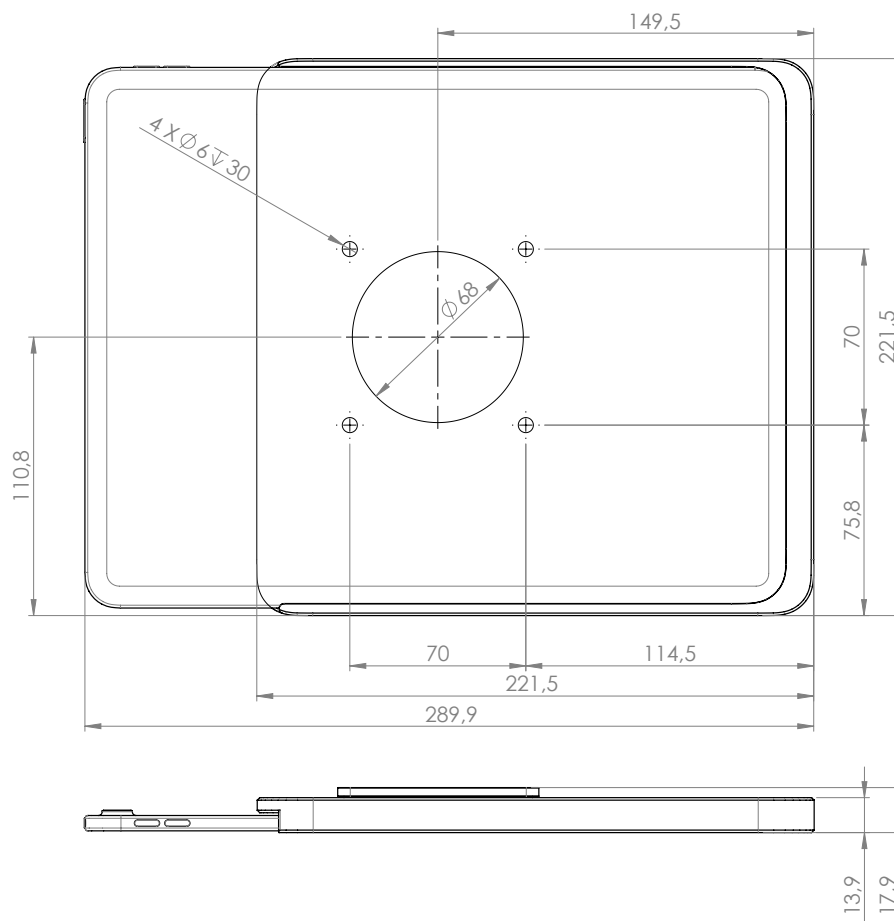

smaragd

red

Dame Wall Home 2.0 for iPad 10th gen. 10.9"

Dame Wall Home 2.0 for iPad Pro 11" (2024)

Dame Wall Home 2.0 for iPad Air 13" (2024)

Dame Wall Home 2.0 for iPad Pro 13" (2024)

Product	DSP number	EAN	Product variant	Compatible devices	Cable	Weight in kg
Dame Wall Home 2.0	DSP-2-13-1009-12-C	4260600747958	Dame Wall Home 2.0 for iPad 10.9" 10th Gen. Black Anodized	iPad 10.9" (10th gen.)	integrated USB-C to USB-C	0.8
Dame Wall Home 2.0	DSP-2-13-1009-13-C	4260600747965	Dame Wall Home 2.0 for iPad 10.9" 10th Gen. Gold Anodized	iPad 10.9" (10th gen.)	integrated USB-C to USB-C	0.8
Dame Wall Home 2.0	DSP-2-13-1009-14-C	4260600747972	Dame Wall Home 2.0 for iPad 10.9" 10th Gen. Titanium Anodized	iPad 10.9" (10th gen.)	integrated USB-C to USB-C	0.8
Dame Wall Home 2.0	DSP-2-13-1009-15-C	4260600747989	Dame Wall Home 2.0 for iPad 10.9" 10th Gen. Rose Gold Anodized	iPad 10.9" (10th gen.)	integrated USB-C to USB-C	0.8
Dame Wall Home 2.0	DSP-2-13-1101-12-C	4260600748221	Dame Wall Home 2.0 for iPad Pro 11" (2024) Black Anodized	iPad Pro 11" (2024)	integrated USB-C to USB-C	0.7
Dame Wall Home 2.0	DSP-2-13-1101-13-C	4260600748238	Dame Wall Home 2.0 for iPad Pro 11" (2024) Gold Anodized	iPad Pro 11" (2024)	integrated USB-C to USB-C	0.7
Dame Wall Home 2.0	DSP-2-13-1101-14-C	4260600748245	Dame Wall Home 2.0 for iPad Pro 11" (2024) Titanium Anodized	iPad Pro 11" (2024)	integrated USB-C to USB-C	0.7
Dame Wall Home 2.0	DSP-2-13-1101-15-C	4260600748252	Dame Wall Home 2.0 for iPad Pro 11" (2024) Rose Gold Anodized	iPad Pro 11" (2024)	integrated USB-C to USB-C	0.7
Dame Wall Home 2.0	DSP-2-13-1130-12-C	4260600747996	Dame Wall Home 2.0 for iPad Air 13" (2024) Black Anodized	iPad Air 13" (2024)	integrated USB-C to USB-C	1.1
Dame Wall Home 2.0	DSP-2-13-1130-13-C	4260600748009	Dame Wall Home 2.0 for iPad Air 13" (2024) Gold Anodized	iPad Air 13" (2024)	integrated USB-C to USB-C	1.1
Dame Wall Home 2.0	DSP-2-13-1130-14-C	4260600748016	Dame Wall Home 2.0 for iPad Air 13" (2024) Titanium Anodized	iPad Air 13" (2024)	integrated USB-C to USB-C	1.1
Dame Wall Home 2.0	DSP-2-13-1130-15-C	4260600748023	Dame Wall Home 2.0 for iPad Air 13" (2024) Rose Gold Anodized	iPad Air 13" (2024)	integrated USB-C to USB-C	1.1
Dame Wall Home 2.0	DSP-2-13-1300-12-C	4260600748269	Dame Wall Home 2.0 for iPad Pro 13" (2024) Black Anodized	iPad Pro 13" (2024)	integrated USB-C to USB-C	1.1
Dame Wall Home 2.0	DSP-2-13-1300-13-C	4260600748276	Dame Wall Home 2.0 for iPad Pro 13" (2024) Gold Anodized	iPad Pro 13" (2024)	integrated USB-C to USB-C	1.1
Dame Wall Home 2.0	DSP-2-13-1300-14-C	4260600748283	Dame Wall Home 2.0 for iPad Pro 13" (2024) Titanium Anodized	iPad Pro 13" (2024)	integrated USB-C to USB-C	1.1
Dame Wall Home 2.0	DSP-2-13-1300-15-C	4260600748290	Dame Wall Home 2.0 for iPad Pro 13" (2024) Rose Gold Anodized	iPad Pro 13" (2024)	integrated USB-C to USB-C	1.1
Alcantara® Panel	DSP-2-1009-AP-black	4260600748627	DWH 2.0 iPad 10.9" Alcantara® Panel Black	Dame Wall Home 2.0 for iPad 10.9" (10th gen.)	no	0.25
Alcantara® Panel	DSP-2-1009-AP-grey	4260600748634	DWH 2.0 iPad 10.9" Alcantara® Panel Grey	Dame Wall Home 2.0 for iPad 10.9" (10th gen.)	no	0.25
Alcantara® Panel	DSP-2-1009-AP-mint	4260600748641	DWH 2.0 iPad 10.9" Alcantara® Panel Mint	Dame Wall Home 2.0 for iPad 10.9" (10th gen.)	no	0.25
Alcantara® Panel	DSP-2-1009-AP-cobalt	4260600748658	DWH 2.0 iPad 10.9" Alcantara® Panel Cobalt	Dame Wall Home 2.0 for iPad 10.9" (10th gen.)	no	0.25
Alcantara® Panel	DSP-2-1009-AP-lemon	4260600748665	DWH 2.0 iPad 10.9" Alcantara® Panel Lemon	Dame Wall Home 2.0 for iPad 10.9" (10th gen.)	no	0.25
Alcantara® Panel	DSP-2-1009-AP-natural	4260600748672	DWH 2.0 iPad 10.9" Alcantara® Panel Natural	Dame Wall Home 2.0 for iPad 10.9" (10th gen.)	no	0.25
Alcantara® Panel	DSP-2-1009-AP-red	4260600748689	DWH 2.0 iPad 10.9" Alcantara® Panel Red	Dame Wall Home 2.0 for iPad 10.9" (10th gen.)	no	0.25
Alcantara® Panel	DSP-2-1009-AP-emerald	4260600748696	DWH 2.0 iPad 10.9" Alcantara® Panel Emerald	Dame Wall Home 2.0 for iPad 10.9" (10th gen.)	no	0.25
Alcantara® Panel	DSP-2-1101-AP-black	4260600748702	DWH 2.0 iPad Pro 11" Alcantara® Panel Black	Dame Wall Home 2.0 for iPad Pro 11" (2024)	no	0.24
Alcantara® Panel	DSP-2-1101-AP-grey	4260600748719	DWH 2.0 iPad Pro 11" Alcantara® Panel Grey	Dame Wall Home 2.0 for iPad Pro 11" (2024)	no	0.24
Alcantara® Panel	DSP-2-1101-AP-mint	4260600748726	DWH 2.0 iPad Pro 11" Alcantara® Panel Mint	Dame Wall Home 2.0 for iPad Pro 11" (2024)	no	0.24
Alcantara® Panel	DSP-2-1101-AP-cobalt	4260600748733	DWH 2.0 iPad Pro 11" Alcantara® Panel Cobalt	Dame Wall Home 2.0 for iPad Pro 11" (2024)	no	0.24
Alcantara® Panel	DSP-2-1101-AP-lemon	4260600748740	DWH 2.0 iPad Pro 11" Alcantara® Panel Lemon	Dame Wall Home 2.0 for iPad Pro 11" (2024)	no	0.24
Alcantara® Panel	DSP-2-1101-AP-natural	4260600748757	DWH 2.0 iPad Pro 11" Alcantara® Panel Natural	Dame Wall Home 2.0 for iPad Pro 11" (2024)	no	0.24
Alcantara® Panel	DSP-2-1101-AP-red	4260600748764	DWH 2.0 iPad Pro 11" Alcantara® Panel Red	Dame Wall Home 2.0 for iPad Pro 11" (2024)	no	0.24
Alcantara® Panel	DSP-2-1101-AP-emerald	4260600748771	DWH 2.0 iPad Pro 11" Alcantara® Panel Emerald	Dame Wall Home 2.0 for iPad Pro 11" (2024)	no	0.24
USB Charger	DSP-99-USB	4260600743059	USB electric concealed socket 12 W 2.4 A	for all tablets or wall mounts with USB-A power cable	no	0.1
USB Charger	DSP-95-USB	4260600746333	Displine USB-C charger 20W	recommended for all tablets with USB-C port	no	0.1
Cable	DSP-91-CC	4260600746340	Displine USB-C to USB-C Cable	for tablets with USB-C port and Displine 20W USB-C charger and Displine PoE Converter	no	0.0
Cable	DSP-91-CA	4260600746357	Displine USB-C to USB-A Cable	for tablets with USB-C port and USB electric concealed socket 12 W 2.4 A	no	0.0
PoE	DSP-95-POE	4260600746845	Displine PoE Converter 22W	USB-C / power + data or only power	no	0.1