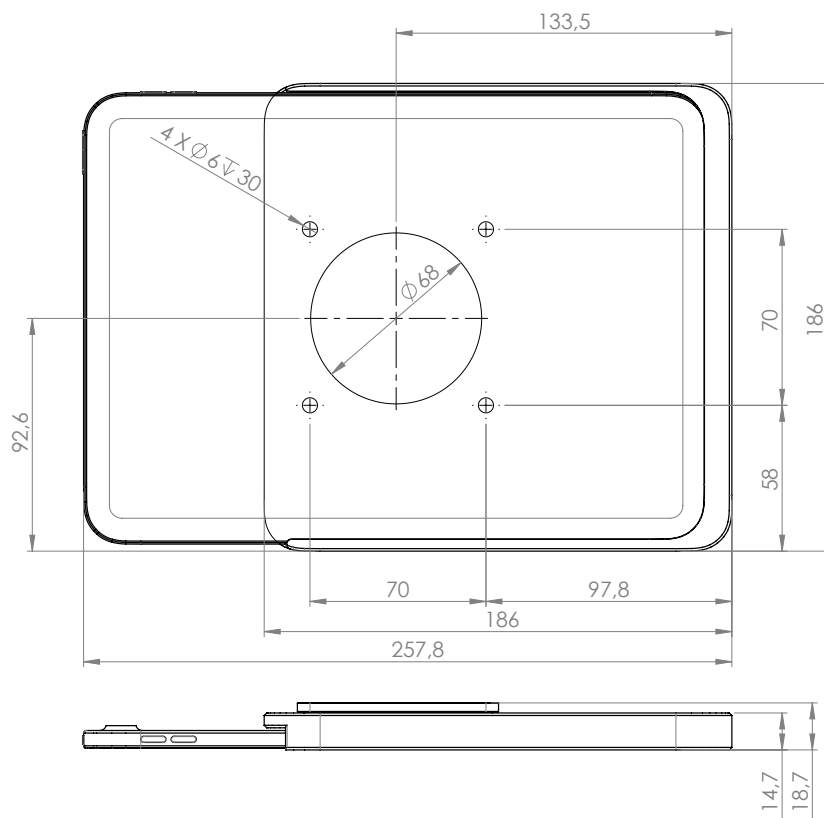

Dame Wall Home 2.0 for iPad 10th gen. 10.9"