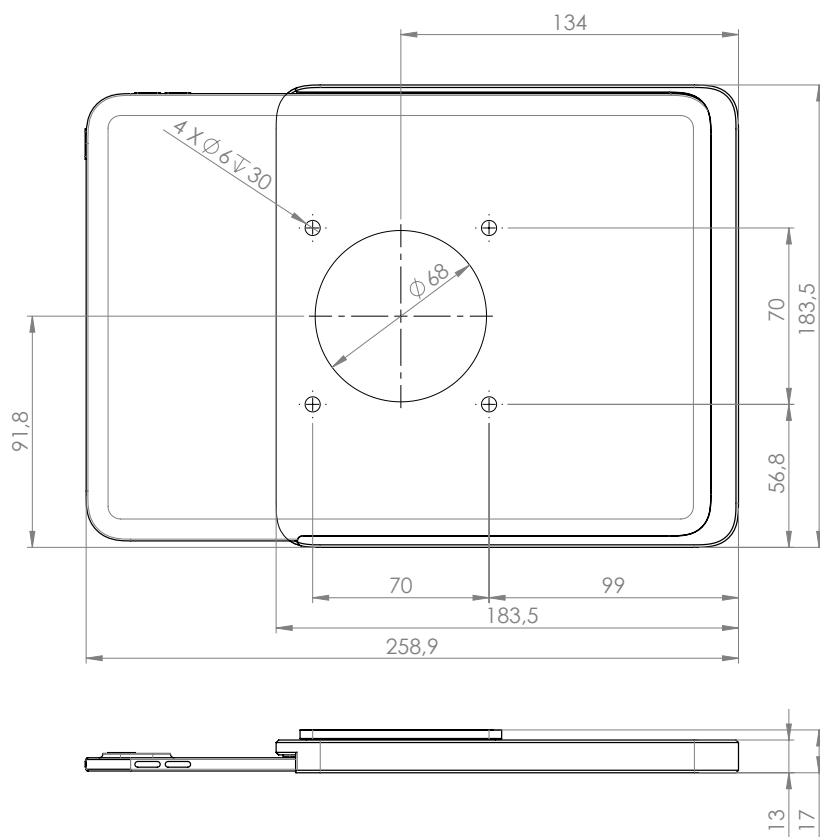

smaragd

red

Dame Wall Home 2.0 for iPad 10th gen. 10.9"

Dame Wall Home 2.0 for iPad Pro 11" (2024)

Dame Wall Home 2.0 for iPad Air 13" (2024)

Dame Wall Home 2.0 for iPad Pro 13" (2024)

Product	DSP number	EAN	Product variant	Compatible devices	Cable	Weight in kg
Dame Wall Home 2.0	DSP-2-13-1009-12-C	4260600747958	Dame Wall Home 2.0 for iPad 10.9" 10th Gen. Black Anodized	iPad 10.9" (10th gen.)	integrated USB-C to USB-C	0.8
Dame Wall Home 2.0	DSP-2-13-1009-13-C	4260600747965	Dame Wall Home 2.0 for iPad 10.9" 10th Gen. Gold Anodized	iPad 10.9" (10th gen.)	integrated USB-C to USB-C	0.8
Dame Wall Home 2.0	DSP-2-13-1009-14-C	4260600747972	Dame Wall Home 2.0 for iPad 10.9" 10th Gen. Titanium Anodized	iPad 10.9" (10th gen.)	integrated USB-C to USB-C	0.8
Dame Wall Home 2.0	DSP-2-13-1009-15-C	4260600747989	Dame Wall Home 2.0 for iPad 10.9" 10th Gen. Rose Gold Anodized	iPad 10.9" (10th gen.)	integrated USB-C to USB-C	0.8
Dame Wall Home 2.0	DSP-2-13-1101-12-C	4260600748221	Dame Wall Home 2.0 for iPad Pro 11" (2024) Black Anodized	iPad Pro 11" (2024)	integrated USB-C to USB-C	0.7
Dame Wall Home 2.0	DSP-2-13-1101-13-C	4260600748238	Dame Wall Home 2.0 for iPad Pro 11" (2024) Gold Anodized	iPad Pro 11" (2024)	integrated USB-C to USB-C	0.7
Dame Wall Home 2.0	DSP-2-13-1101-14-C	4260600748245	Dame Wall Home 2.0 for iPad Pro 11" (2024) Titanium Anodized	iPad Pro 11" (2024)	integrated USB-C to USB-C	0.7
Dame Wall Home 2.0	DSP-2-13-1101-15-C	4260600748252	Dame Wall Home 2.0 for iPad Pro 11" (2024) Rose Gold Anodized	iPad Pro 11" (2024)	integrated USB-C to USB-C	0.7
Dame Wall Home 2.0	DSP-2-13-1130-12-C	4260600747996	Dame Wall Home 2.0 for iPad Air 13" (2024) Black Anodized	iPad Air 13" (2024)	integrated USB-C to USB-C	1.1
Dame Wall Home 2.0	DSP-2-13-1130-13-C	4260600748009	Dame Wall Home 2.0 for iPad Air 13" (2024) Gold Anodized	iPad Air 13" (2024)	integrated USB-C to USB-C	1.1
Dame Wall Home 2.0	DSP-2-13-1130-14-C	4260600748016	Dame Wall Home 2.0 for iPad Air 13" (2024) Titanium Anodized	iPad Air 13" (2024)	integrated USB-C to USB-C	1.1
Dame Wall Home 2.0	DSP-2-13-1130-15-C	4260600748023	Dame Wall Home 2.0 for iPad Air 13" (2024) Rose Gold Anodized	iPad Air 13" (2024)	integrated USB-C to USB-C	1.1
Dame Wall Home 2.0	DSP-2-13-1300-12-C	4260600748269	Dame Wall Home 2.0 for iPad Pro 13" (2024) Black Anodized	iPad Pro 13" (2024)	integrated USB-C to USB-C	1.1
Dame Wall Home 2.0	DSP-2-13-1300-13-C	4260600748276	Dame Wall Home 2.0 for iPad Pro 13" (2024) Gold Anodized	iPad Pro 13" (2024)	integrated USB-C to USB-C	1.1
Dame Wall Home 2.0	DSP-2-13-1300-14-C	4260600748283	Dame Wall Home 2.0 for iPad Pro 13" (2024) Titanium Anodized	iPad Pro 13" (2024)	integrated USB-C to USB-C	1.1
Dame Wall Home 2.0	DSP-2-13-1300-15-C	4260600748290	Dame Wall Home 2.0 for iPad Pro 13" (2024) Rose Gold Anodized	iPad Pro 13" (2024)	integrated USB-C to USB-C	1.1
Alcantara® Panel	DSP-2-1009-AP-black	4260600748627	DWH 2.0 iPad 10.9" Alcantara® Panel Black	Dame Wall Home 2.0 for iPad 10.9" (10th gen.)	no	0.25
Alcantara® Panel	DSP-2-1009-AP-grey	4260600748634	DWH 2.0 iPad 10.9" Alcantara® Panel Grey	Dame Wall Home 2.0 for iPad 10.9" (10th gen.)	no	0.25
Alcantara® Panel	DSP-2-1009-AP-mint	4260600748641	DWH 2.0 iPad 10.9" Alcantara® Panel Mint	Dame Wall Home 2.0 for iPad 10.9" (10th gen.)	no	0.25
Alcantara® Panel	DSP-2-1009-AP-cobalt	4260600748658	DWH 2.0 iPad 10.9" Alcantara® Panel Cobalt	Dame Wall Home 2.0 for iPad 10.9" (10th gen.)	no	0.25
Alcantara® Panel	DSP-2-1009-AP-lemon	4260600748665	DWH 2.0 iPad 10.9" Alcantara® Panel Lemon	Dame Wall Home 2.0 for iPad 10.9" (10th gen.)	no	0.25
Alcantara® Panel	DSP-2-1009-AP-natural	4260600748672	DWH 2.0 iPad 10.9" Alcantara® Panel Natural	Dame Wall Home 2.0 for iPad 10.9" (10th gen.)	no	0.25
Alcantara® Panel	DSP-2-1009-AP-red	4260600748689	DWH 2.0 iPad 10.9" Alcantara® Panel Red	Dame Wall Home 2.0 for iPad 10.9" (10th gen.)	no	0.25
Alcantara® Panel	DSP-2-1009-AP-emerald	4260600748696	DWH 2.0 iPad 10.9" Alcantara® Panel Emerald	Dame Wall Home 2.0 for iPad 10.9" (10th gen.)	no	0.25
Alcantara® Panel	DSP-2-1101-AP-black	4260600748702	DWH 2.0 iPad Pro 11" Alcantara® Panel Black	Dame Wall Home 2.0 for iPad Pro 11" (2024)	no	0.24
Alcantara® Panel	DSP-2-1101-AP-grey	4260600748719	DWH 2.0 iPad Pro 11" Alcantara® Panel Grey	Dame Wall Home 2.0 for iPad Pro 11" (2024)	no	0.24
Alcantara® Panel	DSP-2-1101-AP-mint	4260600748726	DWH 2.0 iPad Pro 11" Alcantara® Panel Mint	Dame Wall Home 2.0 for iPad Pro 11" (2024)	no	0.24
Alcantara® Panel	DSP-2-1101-AP-cobalt	4260600748733	DWH 2.0 iPad Pro 11" Alcantara® Panel Cobalt	Dame Wall Home 2.0 for iPad Pro 11" (2024)	no	0.24
Alcantara® Panel	DSP-2-1101-AP-lemon	4260600748740	DWH 2.0 iPad Pro 11" Alcantara® Panel Lemon	Dame Wall Home 2.0 for iPad Pro 11" (2024)	no	0.24
Alcantara® Panel	DSP-2-1101-AP-natural	4260600748757	DWH 2.0 iPad Pro 11" Alcantara® Panel Natural	Dame Wall Home 2.0 for iPad Pro 11" (2024)	no	0.24
Alcantara® Panel	DSP-2-1101-AP-red	4260600748764	DWH 2.0 iPad Pro 11" Alcantara® Panel Red	Dame Wall Home 2.0 for iPad Pro 11" (2024)	no	0.24
Alcantara® Panel	DSP-2-1101-AP-emerald	4260600748771	DWH 2.0 iPad Pro 11" Alcantara® Panel Emerald	Dame Wall Home 2.0 for iPad Pro 11" (2024)	no	0.24
USB Charger	DSP-99-USB	4260600743059	USB electric concealed socket 12 W 2.4 A	for all tablets or wall mounts with USB-A power cable	no	0.1
USB Charger	DSP-95-USB	4260600746333	Displine USB-C charger 20W	recommended for all tablets with USB-C port	no	0.1
Cable	DSP-91-CC	4260600746340	Displine USB-C to USB-C Cable	for tablets with USB-C port and Displine 20W USB-C charger and Displine PoE Converter	no	0.0
Cable	DSP-91-CA	4260600746357	Displine USB-C to USB-A Cable	for tablets with USB-C port and USB electric concealed socket 12 W 2.4 A	no	0.0
PoE	DSP-95-POE	4260600746845	Displine PoE Converter 22W	USB-C / power + data or only power	no	0.1