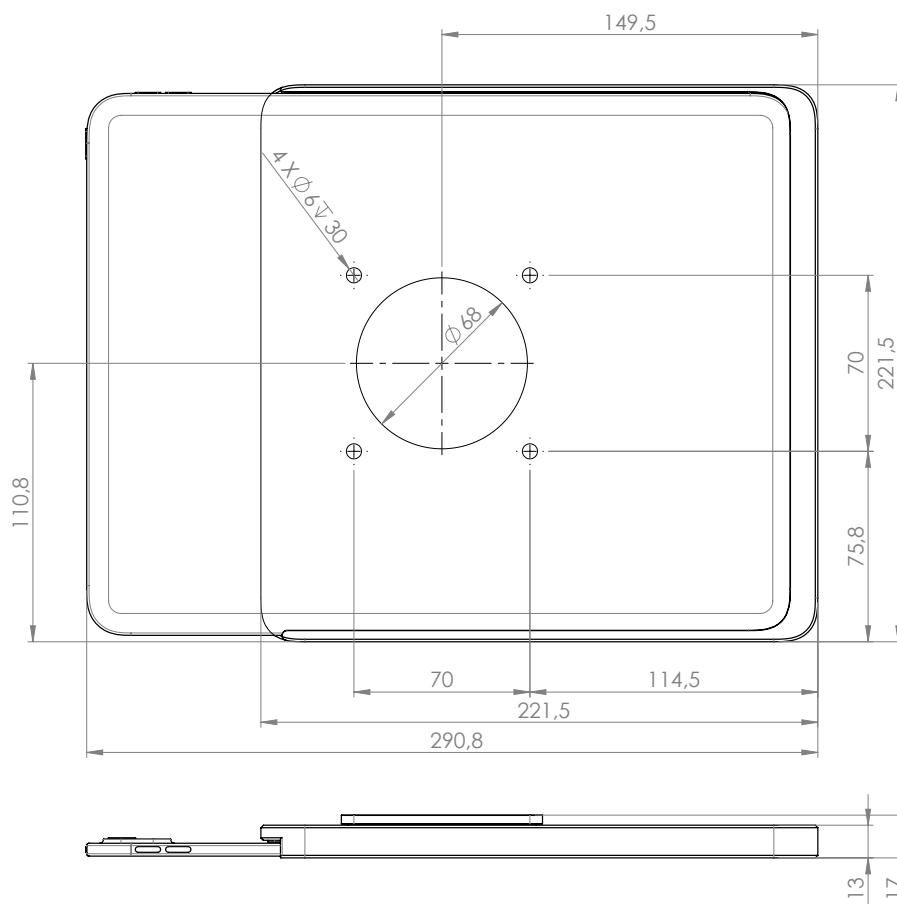

Dame Wall Home 2.0 for iPad Pro 13" (2024)