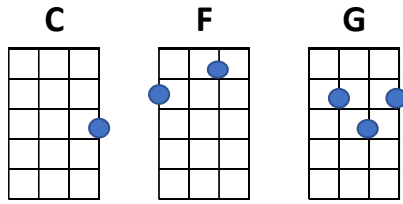

3. Hound Dog – Elvis Presley

Strum: D DU UDU

Verse 1: You ain't nothin' but a [C] hound dog, Cryin' all the time
You ain't nothin' but a [F] hound dog, Cryin' all the [C] time
Well, you ain't [G] never caught a rabbit
And you [F] ain't no friend of [C] mine

Verse 2: When they said you was [C] high classed, Well, that was just a lie
Yeah they said you was [F] high classed, Well, that was just a [C] lie
Well, you ain't [G] never caught a rabbit
And you [F] ain't no friend of [C] mine [N.C.]

Verse 3: You ain't nothin' but a [C] hound dog, Cryin' all the time
You ain't nothin' but a [F] hound dog, Cryin' all the [C] time
Well, you ain't [G] never caught a rabbit
And you [F] ain't no friend of [C] mine

Solo
C C C C
F F C C
G F C C

Verse 4: When they said you was [C] high classed, Well, that was just a lie
Yeah they said you was [F] high classed, Well, that was just a [C] lie
Well, you ain't [G] never caught a rabbit
And you [F] ain't no friend of [C] mine [N.C.]

Solo
C C C C
F F C C
G F C C

Verse 5: When they said you was [C] high classed, Well, that was just a lie
Yeah they said you was [F] high classed, Well, that was just a [C] lie
Well, you ain't [G] never caught a rabbit
And you [F] ain't no friend of [C] mine [N.C.]

Verse 6: You ain't nothin' but a [C] hound dog, Cryin' all the time
You ain't nothin' but a [F] hound dog, Cryin' all the [C] time
Well, you ain't [G] never caught a rabbit
And you [F] ain't no friend of [C] mine [F/] [C/]