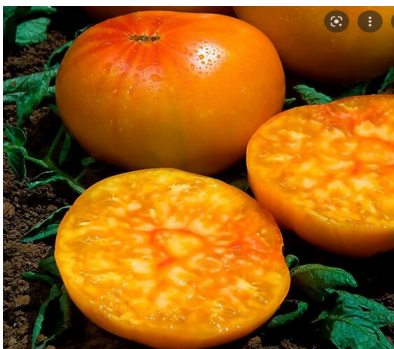

Drapée

Sticks

Wooly Kate yellow

Gold Dust

Gelbe von Thun

Fredi

Dorada

Jochalos

Curley Kaley

Sunviva

Alicante

Spanish Dance

Phil's one

Amish Paste

Mila

Ananas

Antho rotviolett

Sart Roloise

Little Lucky heart

Damascus steel

Flanders Contrast

Heinemann's Rotkappchen

White Bush

Hofmanns Rentita