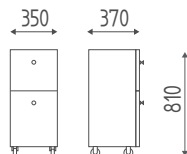

DIMENSIONS

OPTIONS

Wood Finishing
pag.164