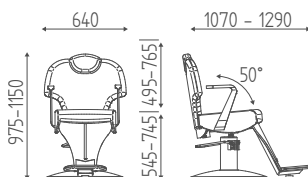

€ **49,60**

DIMENSIONS

ROUND BASE

SMART MODEL

ADJUSTABLE HEADREST

RECLINING BACKREST

ARMREST ALUMINIUM

MEN-SET