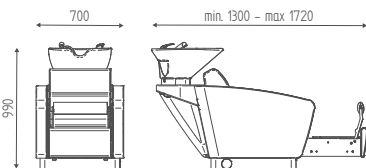

DIMENSIONS

VERSIONS

SIMPLE

K6611

BASIN

G