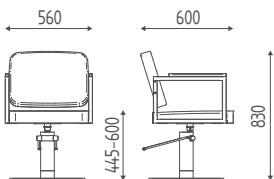

DIMENSIONS

OPTIONS

FIN Metal finishing pag.163