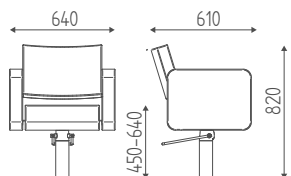

DIMENSIONS

VERSIONS

STAR
BASE

K25.7R

ROUND
BASE

K25.19L

SQUARE
BASE

K25.56