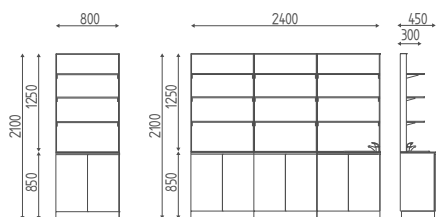

DIMENSIONS

OPTIONS

Wood finishing
pag.164

Images