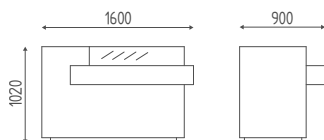

€ 3.274,00 € **2.619,20**

K990

HERGO side table for the differently-abled, top available in wood finishes.

€ 389,00 € **311,20**

DIMENSIONS

OPTIONS

DIMENSIONS

COLORS