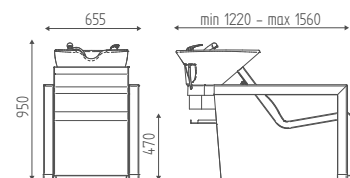

DIMENSIONS

VERSIONS

SIMPLE

K6410

ELECTRICAL
LEGREST

K6412

JET
MASSAGE

K6413

BASIN

N