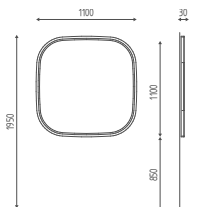

DIMENSIONS