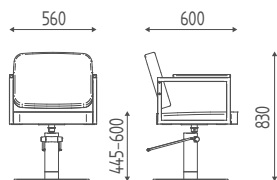

DIMENSIONS