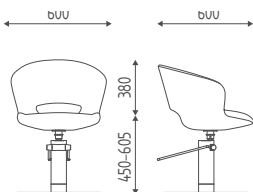

DIMENSIONS