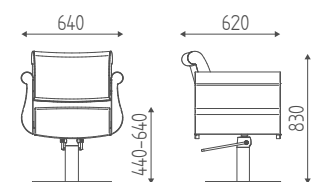

DIMENSIONS