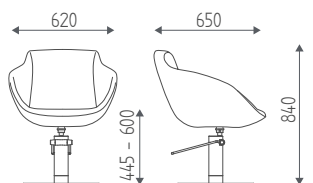

DIMENSIONS