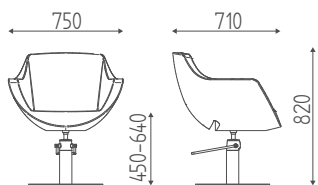

ACCESSORIES PAG. 95

WARRANTY	FIN BLACK	FIN GOLD	SSP	F141
2-year pump warranty	Matt black base	Chromed gold round base	Skai special	PVC cover
- € 145,00	€ 200,00	€ 283,00	€ 109,00	€ 51,00
- € 116,00	€ 160,00	€ 226,40	€ 87,20	€ 40,80

DIMENSIONS