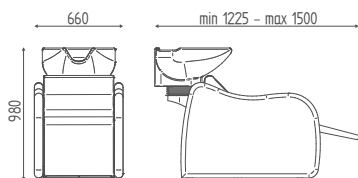

PVC cover

€ 51,00

€ **40,80**

DIMENSIONS

VERSIONS

SIMPLE

K7710

ELECTRICAL
LEGREST