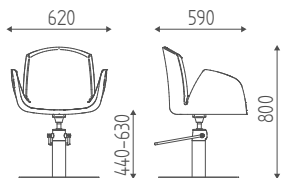

DIMENSIONS