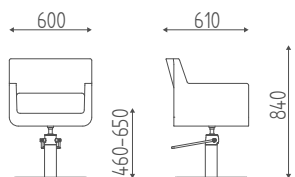

DIMENSIONS