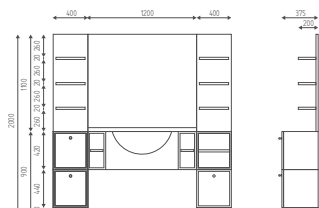

DIMENSIONS

COLORS

Wood finishing
pag.164