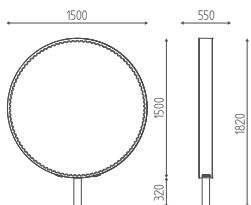

DIMENSIONS

OPTIONS

FIN Metal finishing pag.163

STANDARD STRUCTURE COLOR

Matt white