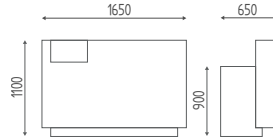

Wood finishing
pag.164