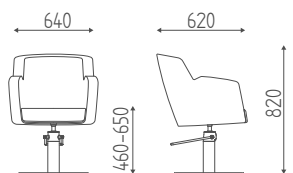

DIMENSIONS

VERSIONS