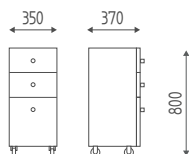

DIMENSIONS

DIMENSIONS

OPTIONS

Wood Finishing
pag.164

WOK

K739

Towel warmer with UV lamp.

€ 307,00 € **205,69**