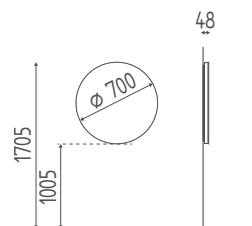

€ 871,00 € 696,80

LOOK

K630

Wall-mounted round mirror with border available in wood finishes.

€ 862,00 € 689,60

DIMENSIONS

OPTIONS

LED