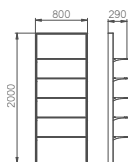

DIMENSIONS

OPTIONS