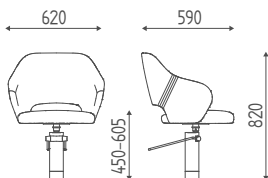

DIMENSIONS

VERSIONS

K44.8R

K44.17L

K26.8R

Styling chair with hydraulic pump, **star base**.

€ 756,00 € **604,80**

K26.17L