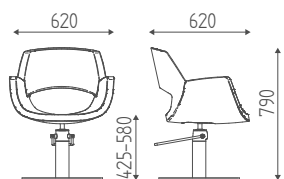

DIMENSIONS

VERSIONS

STAR
BASE

K24.8R

ROUND
BASE

K24.17L