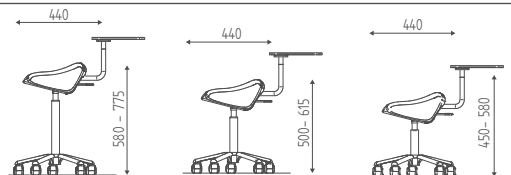

ACCESSORIES

SSP

Skai special

€ 23,00

€ **18,40**

DIMENSIONS

STANDARD

INFRARED EVO