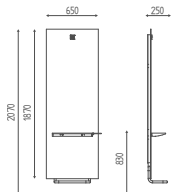

DIMENSIONS

VERSIONS

OPTIONS

INOX
SHELF

WOOD
FIN. SHELF

PRAL
SHELF

Wood finishing
pag.164