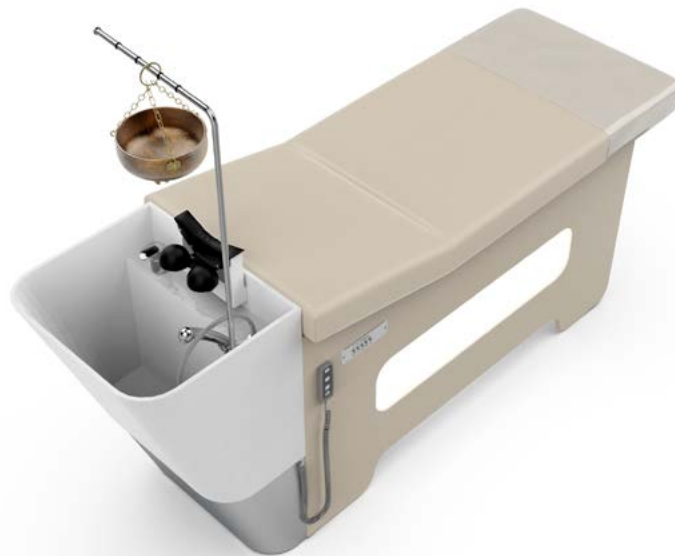

DIMENSIONS

VERSIONS

Zen is a 100% Made in Italy project, born from the desires of nationally and internationally renowned hairstylists, designed and created by the skilful hands of Karisma technicians.

A new way of thinking about the washing station. A revolutionary solution that takes the experience inside a prestigious salon to a level never thought of before.