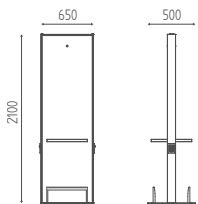

DIMENSIONS

VERSIONS

INOX SHELF

WOOD FIN. SHELF

PRAL SHELF