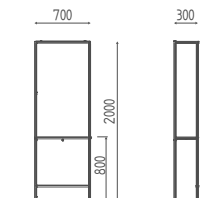

DIMENSIONS

VERSIONS

OPTIONS

STANDARD COLOR