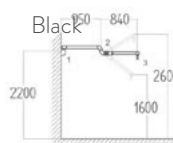

BLACK SPACE

K735B.22

Thermostimulator with 5 quartz lights, manual setting, matt plexiglass, black caps, foot cod. BP22 with black base and tube.

€ 1.598,00 € **1.070,66**

K735B.194

Thermostimulator with 5 quartz lights, manual setting, matt plexiglass, black caps, wall arm cod. B194 black colour and black covers

€ 2.090,00 € **1.672,00**

ACCESSORIES

FIN

Smooky or transparent plexiglass structure

€ 114,00

€ **76,38**

ACCESSORIES

FIN

Smooky or transparent plexiglass structure

€ 114,00

€ **91,20**

DIMENSIONS

CAPS COLOR