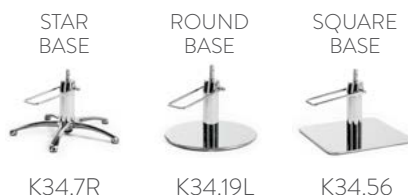

ROYALE

K34.7R

Styling chair with hydraulic pump, **star base**.

€ 1.022,00 € **817,60**

K34.19L

Styling chair with hydraulic pump, **round base**.

€ 1.204,00 € **963,20**

K34.56

Styling chair with hydraulic pump, **square base**.

€ 1.281,00 € **1.024,80**

ACCESSORIES PAG. 95

WARRANTY	FIN BLACK	FIN GOLD	SSP	F340
2-year pump warranty	Matt black base	Chromed gold round, square base	Skai special	PVC cover
- € 145,00	€ 200,00	€ 283,00	€ 83,00	€ 51,00
- € 116,00	€ 160,00	€ 226,40	€ 66,40	€ 40,80

DIMENSIONS

VERSIONS