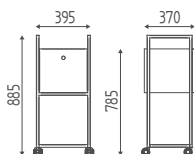

DIMENSIONS

DIMENSIONS

OPTIONS

Wood Finishing
pag.164

WOK

K739

Towel warmer with UV lamp.

€ 307,00 € **205,69**