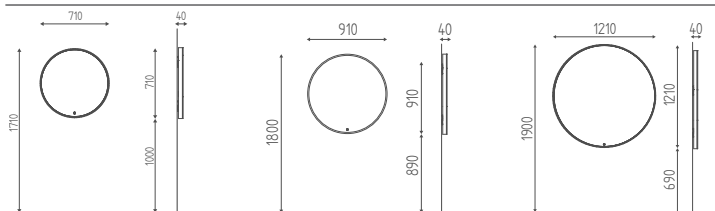

DIMENSIONS