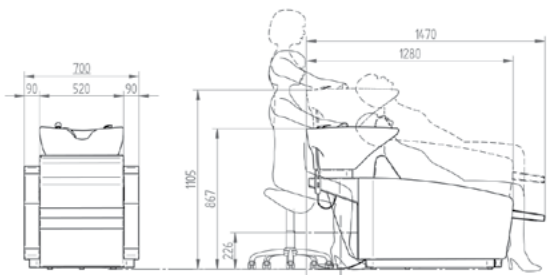

DIMENSIONS

VERSIONS

ELECTRICAL
LEGREST

K8214

JET
MASSAGE

K8215

BASIN

G