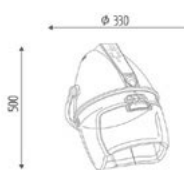

DIMENSIONS   COLORS