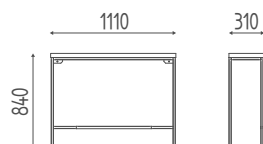

DIMENSIONS

OPTIONS

Wood finishing
pag.164

FIN Metal finishing
pag.163

STANDARD STRUCTURE COLOR

Matt black