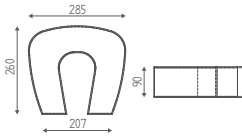

K107.1

Memory foam headrest pillow with face hole.

€ 186,00 € 148,80

SSP

Skai special

€ 88,00 € 70,40

K107.2

Memory foam cylindric pillow resting knees.