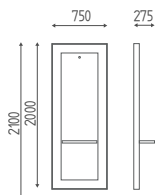

DIMENSIONS

VERSIONS

OPTIONS

INOX
SHELF

WOOD
FIN. SHELF

PRAL
SHELF

Wood finishing
pag.164