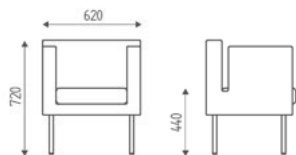

€ 92,00

DIMENSIONS

K08.2

Double waiting chair.

€ 1.456,00 € 1.164,80

ACCESSORIES

SSP

Skai special