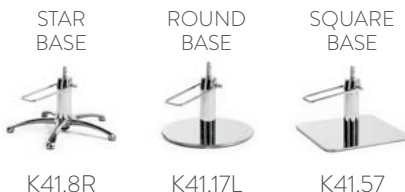

BETTY

K41.8R

Styling chair with hydraulic pump, **star base**.

€ 1.114,00 € **891,20**

K41.17L

Styling chair with hydraulic pump, **round base**.

€ 1.238,00 € **990,40**

K41.57

Styling chair with hydraulic pump, **square base**.

€ 1.308,00 € **1.046,40**

ACCESSORIES PAG. 95

FIN BLACK	FIN GOLD	SSP	F850
Matt black base	Chromed gold round, square base	Skai special	PVC cover
€ 200,00	€ 283,00	€ 115,00	€ 61,00
€ 160,00	€ 226,40	€ 92,00	€ 48,80

DIMENSIONS

VERSIONS