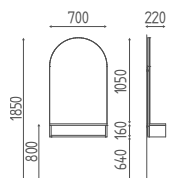

DIMENSIONS

OPTIONS

Wood finishing
pag.164

EMPIRE

SUPER
SP
PROMO

K676

Wall-mounted styling unit
available in wood finishes. Shelf
in stainless steel, pral or wood
finishes. Hairdryer holder.

€ 971,00