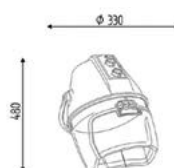

€ 28,00

€ **18,76**

DIMENSIONS COLORS

Glossy white

Glossy black

EGG

SUPER
SP
PROMO

K731.21