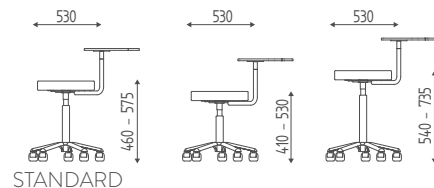

DIMENSIONS

HARLEY EASY

K368

Stool with gas lift. Aluminium small base.

€ 393,00 € **314,40**

ACCESSORIES

SSP

Skai special