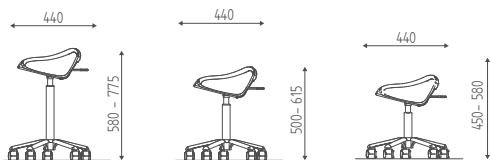

DIMENSIONS