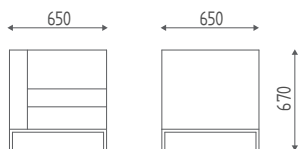

ACCESSORIES

SSP

Skai special

€ 127,00

€ **101,60**

DIMENSIONS

CORNER centrale

K149.1

Central waiting chair.

€ 706,00 € **564,80**