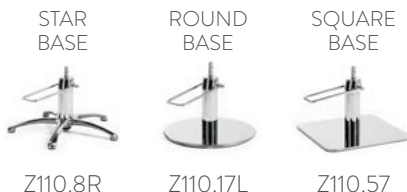

FLEX

**SUPER
SP
PROMO**

**2
YEARS
PUMP WARRANTY**

Z110.8R

Styling chair with hydraulic pump, **star base**.
Skai basic black B01.

€ 616,00 € **412,72**

Z110.17L

Styling chair with hydraulic pump, **round base**.
Skai basic black B01.

€ 703,00 € **471,01**

Z110.57

Styling chair with hydraulic pump, **square base**.
Skai basic black B01.

€ 779,00 € **521,93**

ACCESSORIES PAG. 95

SSB	SSP	F110
Other skai basic colors	Skai special	PVC cover
€ 53,00	€ 127,00	€ 57,00
€ 35,51	€ 85,09	€ 45,60

DIMENSIONS

VERSIONS