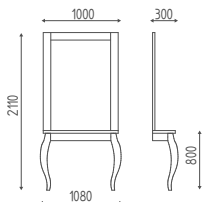

DIMENSIONS

COLORS