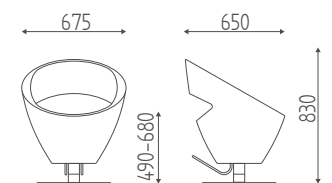

DIMENSIONS

VERSIONS

MILADY

K49.8R

Styling chair with hydraulic pump, **star base**.

€ 745,00 € **499,15**

K49.17L

Styling chair with hydraulic pump, **round base**.