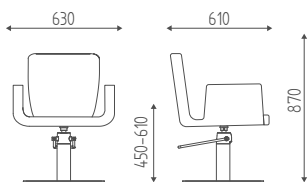

DIMENSIONS

VERSIONS

STAR BASE

K26.8R

ROUND BASE

K26.17L

SQUARE BASE

K26.57