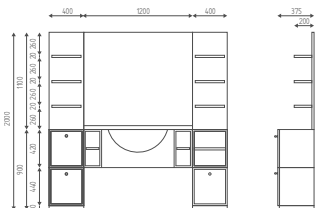

Images

ALL IN

K803+K802+K807x2+K808

Modular **laboratory cabinet**.
Available in wood finishes.

€ 5.400,00 € 4.320,00

DIMENSIONS

OPTIONS

Wood finishing
pag.164