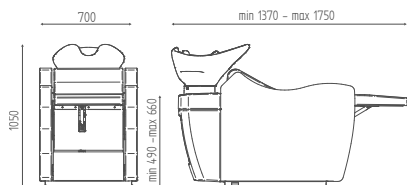

DIMENSIONS

VERSIONS

BASIN

MOVEMENT SYNCHRONIZED

K5712

JET MASSAGE

K5713

N