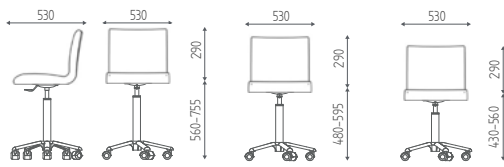

€ **34,40**

DIMENSIONS

STANDARD

DIMENSIONS

STANDARD

PIVOT

K361

Stool with gas lift. Aluminium small base.