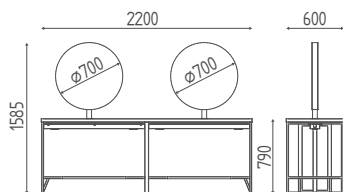

DIMENSIONS

OPTIONS

- Wood finishing pag.164
- Metal finishing pag.163

STANDARD STRUCTURE COLOR