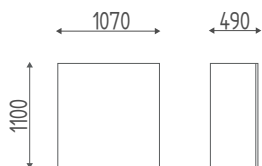

€ 336,00 € **225,12**

K-DESK

K669

Reception with structure available in wood finishes.

€ 1.933,00 € **1.295,11**

SIZES

OPTIONS

Wood finishing
pag.164