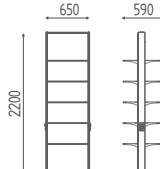

Central island with two LED illuminated image panels and 5 glass shelves on one side.

€ 2.979,00 € **2.383,20**

DIMENSIONS

OPTIONS

Images

DIMENSIONS

OPTIONS

Images