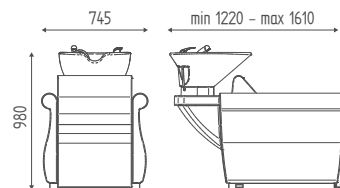

€ **40,80**

DIMENSIONS

VERSIONS

SIMPLE

K7610

ELECTRICAL
LEGREST

K7612

JET
MASSAGE