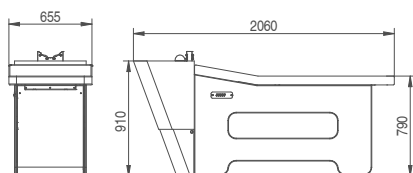

DIMENSIONS