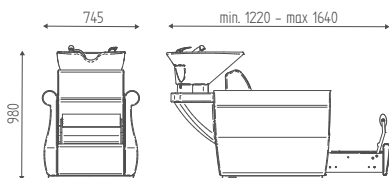

€ **174,40**

DIMENSIONS

VERSIONS BASIN

SIMPLE

K7611

N

INFINITY CLOUD

K8612