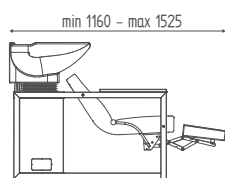

DIMENSIONS

VERSIONS

SIMPLE

K5410

MANUAL
LEGREST

K5411

OPTIONS

Metal finishing
pag.163

BASIN

H