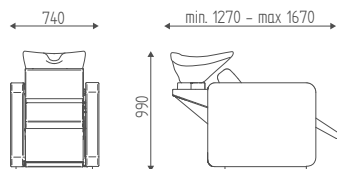

DIMENSIONS

VERSIONS

MOVEMENT
SYNCHRONIZED

K8612

JET
MASSAGE

K8613

BASIN

N