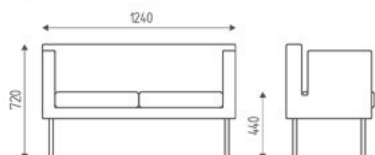

DIMENSIONS