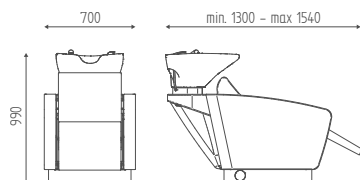

€ 51,00

€ **40,80**

DIMENSIONS

VERSIONS

BASIN

SIMPLE

K8210

ELECTRICAL
LEGREST