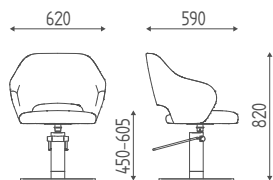

DIMENSIONS

VERSIONS

STAR
BASE

K43.8R

ROUND
BASE

K43.17L