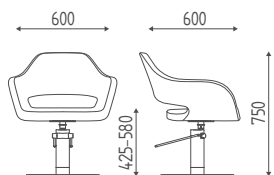

DIMENSIONS

VERSIONS

STAR
BASE

K47.8R

ROUND
BASE

K47.17L