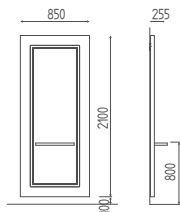

INOX
SHELF

WOOD
FIN. SHELF

PRAL
SHELF

Wood finishing
pag.164

Matt white