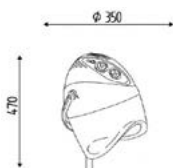

DIMENSIONS COLORS

Glossy white

Glossy black