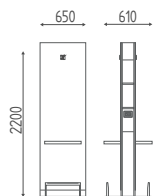

DIMENSIONS

VERSIONS

INOX
SHELF

WOOD
FIN. SHELF

PRAL
SHELF

OPTIONS

Wood finishing
pag.164