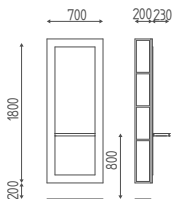

INOX
SHELF

WOOD
FIN. SHELF

PRAL
SHELF

Wood finishing
pag.164