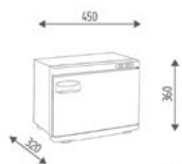

DIMENSIONS

COLORS