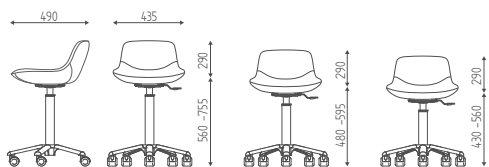

€ **34,40**

DIMENSIONS

STANDARD

DIMENSIONS

STANDARD

PIVOT

K361

Stool with gas lift. Aluminium small base.