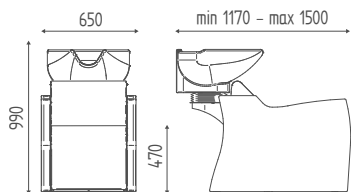

DIMENSIONS

VERSIONS

BASIN

SIMPLE

K7010

ELECTRICAL
LEGREST

K7012

JET
MASSAGE

K7013

H