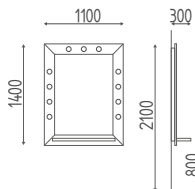

VERSIONS

INOX
SHELF

WOOD
FIN. SHELF

OPTIONS

Wood finishing
pag.164