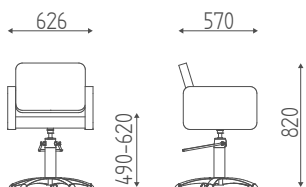

DIMENSIONS