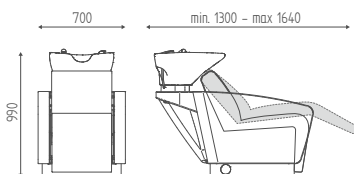

MOVEMENT SYNCHRONIZED

K6812

JET MASSAGE

K6813

N