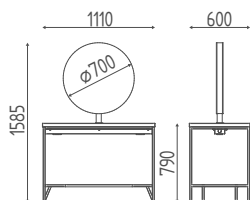

DIMENSIONS

OPTIONS

- Wood finishing pag.164
- Metal finishing pag.163

STANDARD STRUCTURE COLOR

- Matt black