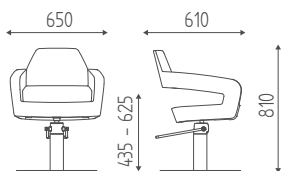

DIMENSIONS

VERSIONS

BLOOMY

K35.8R

Styling chair with hydraulic pump, **star base**.

€ 803,00 € **642,40**

K35.17L

Styling chair with hydraulic pump, **round base**.