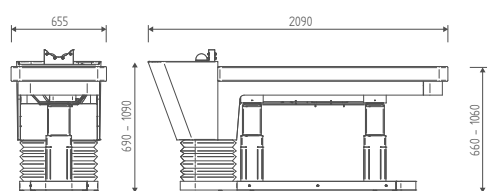

DIMENSIONS