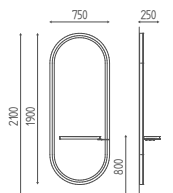

DIMENSIONS

VERSIONS

INOX
SHELF

WOOD
FIN. SHELF

PRAL
SHELF

OPTIONS

Wood finishing
pag.164