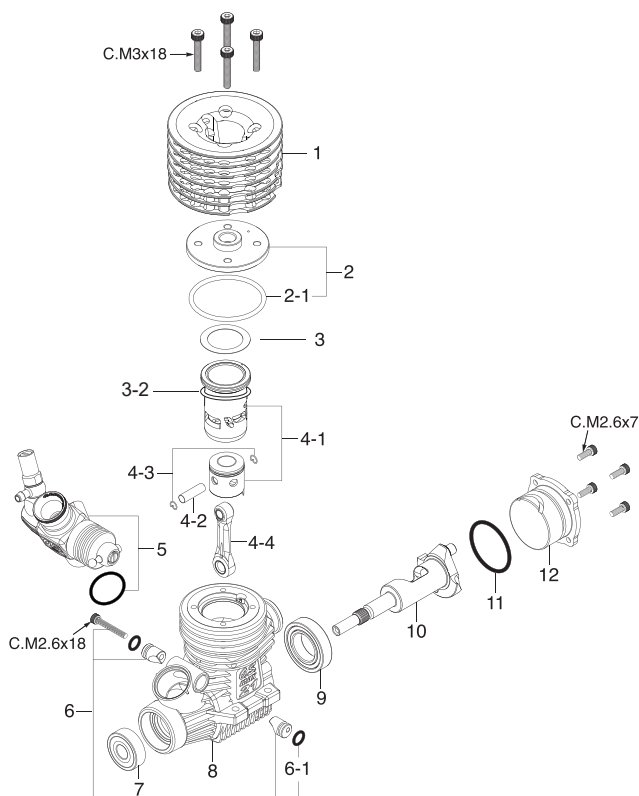

Hasi Tuned R21

On-Road 7T M.Y. '23

ENGINE EXPLODED VIEW & PARTS LIST

No.	Code No.	Description
1	HT-2DR04000	Outer Head HASI TUNED Light Weight
2	2C604100	Inner Head
2-1	2BN04180	Inner Head "O" Ring (RED)
3	HT-2A004160-16	Head Gasket 0,10mm 16% (Copper)
3-1	HT-2A004160-25	*OPT* Head Gasket 0,15mm 25% (Silver)
3-2	HT-024	Under Cylinder Shim 0,1mm
4-1	HT- 2C403000	Hasi Tuned Cylinder and Piston
4-2	22016000	Piston Pin
4-3	2AP17000	Piston Pin Retainer 2 (6pcs.)
4-4	23755024	Connecting Rod w/piston pin retainers (3pcs.)
4-4T	HT-23755024	*OPT* Hasi Tuned Extra Strong Conrod
5	2DJ81000	Carburetor Complete
6	23981740	Carburetor Retainer Assembly
6-1	24881824	"O" Ring (2pcs.)
7	23731000	Crankshaft Ball Bearing (Front)
7-1	HT-016	*OPT* Hasi Tuned Swiss Front Ball Bearing Steel
8	HT-2DJ010000	Hasi Tuned Crankcase
8-1	HT-017	*OPT* Hasi Tuned Swiss Rear Ball Bearing Steel
8-2	HT-018	*OPT* Hasi Tuned Swiss Rear Ball Bearing Ceramic
9	23730020	Crankshaft Ball Bearing (Rear)
10	HT- 2DR02000	Hasi Tuned Crankshaft
11	23107100	Cover Gasket
12	2A007000	Cover Plate
12-1	HT-004	*OPT* Hasi Tuned Rear Back Plate

CARBURETOR EXPLODED VIEW & PARTS LIST

No.	Code No.	Description
1	22082600	Mixture Control Valve Assembly
1-1	46066319	"O" Ring (L) (2pcs.)
1-2	22781800	"O" Ring (S) (2pcs.)
2	22082970	Needle Assembly
2-1	46066319	"O" Ring (2pcs.)
3	22082940	Needle Holder Assembly
3-1	22082950	No.15 Universal Nipple Assembly
4	22848160	Throttle Stop Screw
4-1	27881820	"O" Ring (S) (2pcs.)
5	71533885	Carburetor Reducer 8 5mm
5-1	22615000	"O" Ring (1pc.)
5-2	HT-010-2	*OPT* Hasi Tuned High Performance Venturi 8.5mm
6	22082110	Carburetor Body
7	22082200	Slide Valve
8	2A081610	Metering Needle Assembly
8-1	27881820	"O" Ring (S) (2pcs.)
9	23981520	Dust Cover
10	23781400	Ball Link No.3
10-1	26381501	Set Screw (1pc.)
11	29015019	Carburetor Rubber Gasket