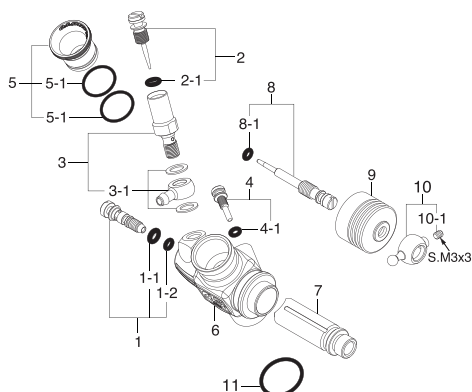

Hasi Tuned R21

On-Road 7T M.Y. '23

ENGINE EXPLODED VIEW & PARTS LIST

No.	Code No.	Description
1	HT-2DR04000	Outer Head HASI TUNED Light Weight
2	2C604100	Inner Head
2-1	2BN04180	Inner Head "O" Ring (RED)
3	HT-2A004160-16	Head Gasket 0,10mm 16% (Copper)
3-1	HT-2A004160-25	*OPT* Head Gasket 0,15mm 25% (Silver)
3-2	HT-024	Under Cylinder Shim 0,1mm
4-1	HT- 2C403000	Hasi Tuned Cylinder and Piston
4-2	22016000	Piston Pin
4-3	2AP17000	Piston Pin Retainer 2 (6pcs.)
4-4	23755024	Connecting Rod w/piston pin retainers (3pcs.)
4-4T	HT-23755024	*OPT* Hasi Tuned Extra Strong Conrod
5	2DJ81000	Carburetor Complete
6	23981740	Carburetor Retainer Assembly
6-1	24881824	"O" Ring (2pcs.)
7	23731000	Crankshaft Ball Bearing (Front)
7-1	HT-016	*OPT* Hasi Tuned Swiss Front Ball Bearing Steel
8	HT-2DJ010000	Hasi Tuned Crankcase
8-1	HT-017	*OPT* Hasi Tuned Swiss Rear Ball Bearing Steel
8-2	HT-018	*OPT* Hasi Tuned Swiss Rear Ball Bearing Ceramic
9	23730020	Crankshaft Ball Bearing (Rear)
10	HT- 2DR02000	Hasi Tuned Crankshaft
11	23107100	Cover Gasket
12	2A007000	Cover Plate
12-1	HT-004	*OPT* Hasi Tuned Rear Back Plate

CARBURETOR EXPLODED VIEW & PARTS LIST

No.	Code No.	Description
1	22082600	Mixture Control Valve Assembly
1-1	46066319	"O" Ring (L) (2pcs.)
1-2	22781800	"O" Ring (S) (2pcs.)
2	22082970	Needle Assembly
2-1	46066319	"O" Ring (2pcs.)
3	22082940	Needle Holder Assembly
3-1	22082950	No.15 Universal Nipple Assembly
4	22848160	Throttle Stop Screw
4-1	27881820	"O" Ring (S) (2pcs.)
5	71533885	Carburetor Reducer 8 5mm
5-1	22615000	"O" Ring (1pc.)
5-2	HT-010-2	*OPT* Hasi Tuned High Performance Venturi 8.5mm
6	22082110	Carburetor Body
7	22082200	Slide Valve
8	2A081610	Metering Needle Assembly
8-1	27881820	"O" Ring (S) (2pcs.)
9	23981520	Dust Cover
10	23781400	Ball Link No.3
10-1	26381501	Set Screw (1pc.)
11	29015019	Carburetor Rubber Gasket