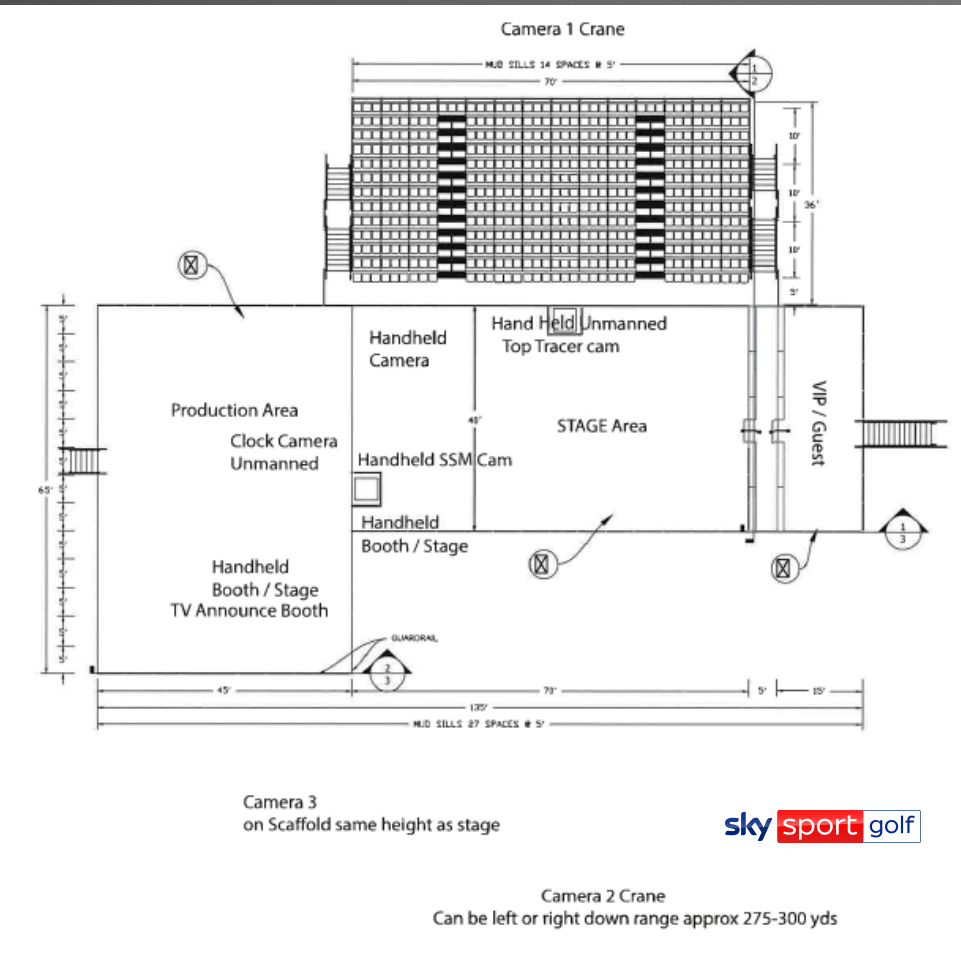

BRACE YOURSELVES FOR **sky** **sport** **golf**

SUNDAY: EUROPEAN LONG DRIVE OPEN

TOP-NOTCH PRODUCTION WITH:

- GRID CAMERA
- SHOT TRACERS
- VIDEO WALL
- HITTING PLATFORMS
- GRAND STAND