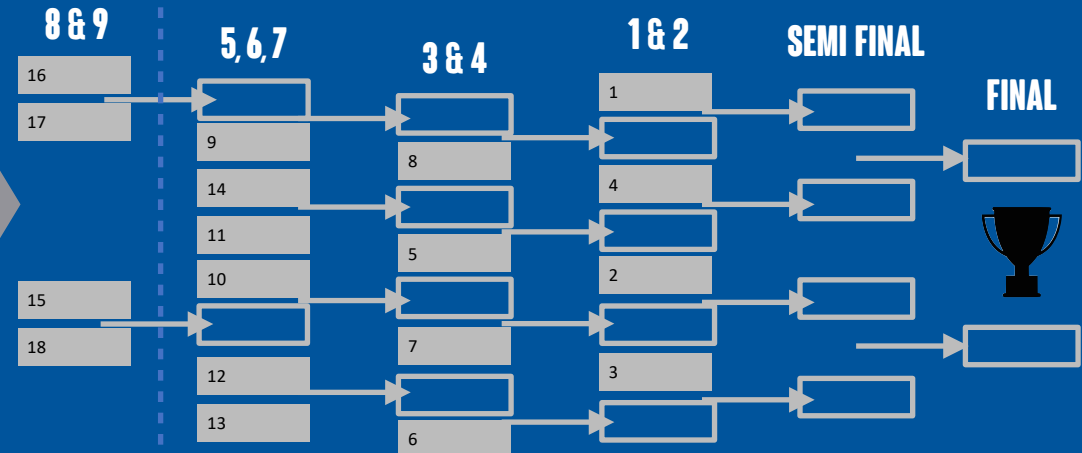

- 8AM: GROUP 1 -> GROUP OF 9 (5 ADVANCE)
- 9AM: GROUP 2 -> GROUP OF 9 (5 ADVANCE)
- 10AM: GROUP 3 -> GROUP OF 9 (5 ADVANCE)
- 11AM: GROUP 4 -> GROUP OF 9 (5 ADVANCE)
- 12PM: GROUP 5 -> GROUP OF 9 (5 ADVANCE)
- 1PM: PLAYOFF -> FIVE 6TH PLACE MATCHES FOR 2
- 1:15PM - 2:00PM: LUNCH
- 2PM: GROUP 6 -> GROUP OF 9 (3 ADVANCE)
- 3PM: GROUP 7 -> GROUP OF 9 (3 ADVANCE)
- 4PM: GROUP 8 -> GROUP OF 9 (3 ADVANCE)
- 5PM: GROUP 9 -> GROUP OF 9 (4 ADVANCE)
- 6PM: TOP 4 FINALS

TOP 9 QUALIFY + 9 SPONSOR EXEMPTIONS = 18 COMPETITORS

3-3-3-
TOP 9 QUALIFY

INTERNATIONAL OPEN

SUNDAY:

IN THE MORNING:
2X GROUPS OF 9 FOR SEEDING

FROM APPROX. 3:00PM: 

8 INVITATIONS (SPONSOR EXEMPTIONS)

**BRINGING THIS EVENT TO TV AND PUTTING UP A PURSE OF €24.000 (APPROX. \$26.000)
REQUIRES A LOT OF PLANNING AND SPONSORSHIP SUPPORT.**