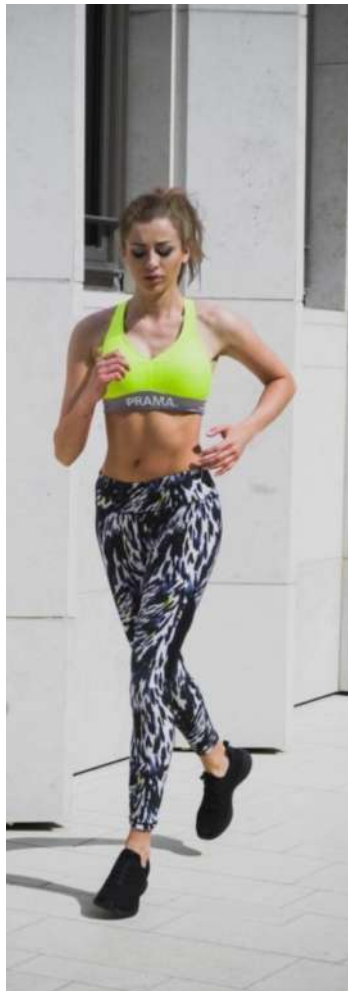

Vanelynn

Sports Sedcard - www.vanelynn.com

Height **173** - Chest **88** - Waist **62** - Hip **90** - Shoes **38** - Hair **blonde balayage** - Eyes **green blue**