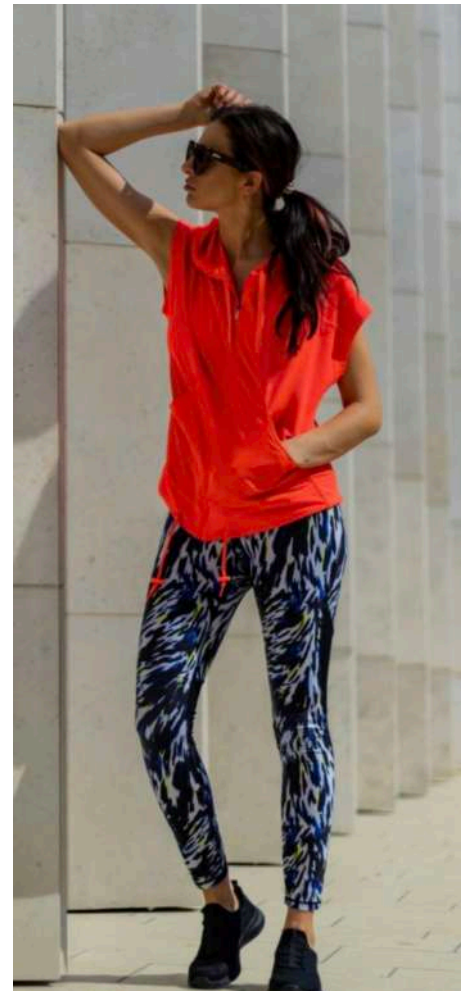

Vanelynn

Sports Sedcard - www.vanelynn.com

Height **173** - Chest **88** - Waist **62** - Hip **90** - Shoes **38** - Hair **blonde balayage** - Eyes **green blue**