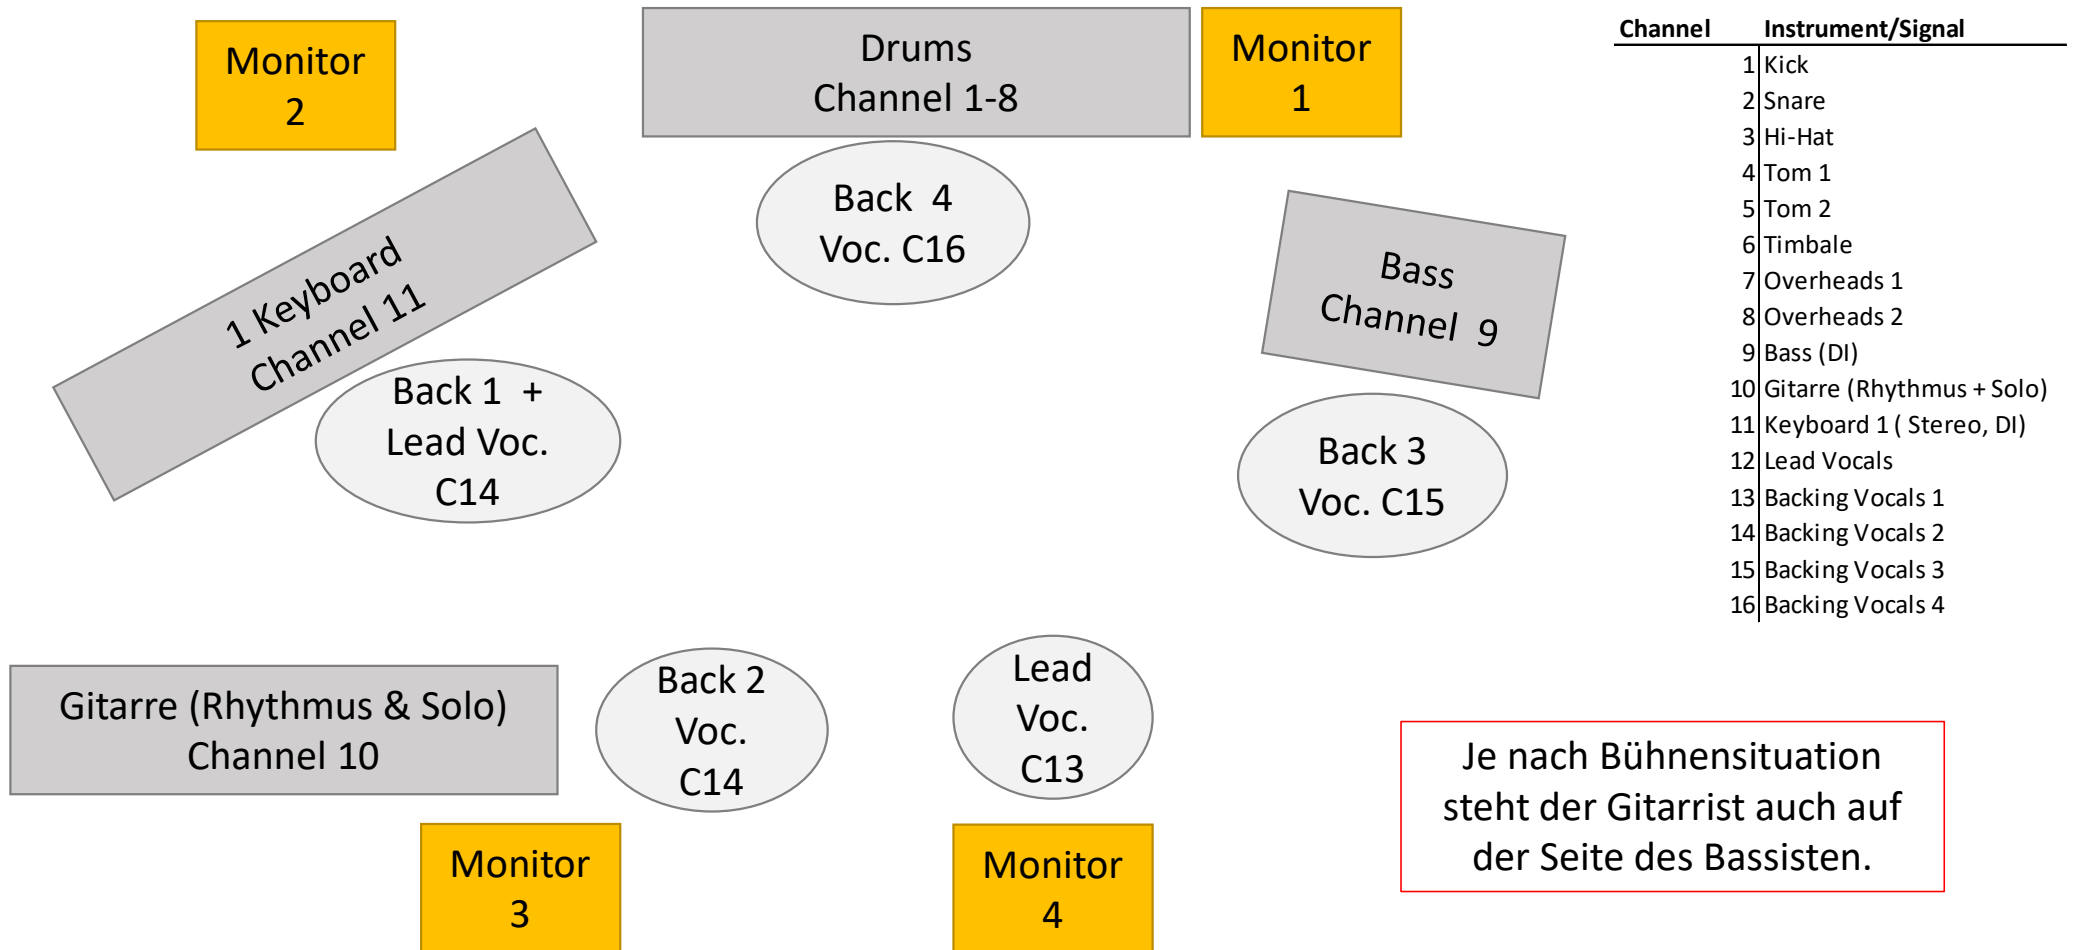

Stageplan Affenfaust (Stand 2024)

Channel	Instrument/Signal
1	Kick
2	Snare
3	Hi-Hat
4	Tom 1
5	Tom 2
6	Timbale
7	Overheads 1
8	Overheads 2
9	Bass (DI)
10	Gitarre (Rhythmus + Solo)
11	Keyboard 1 (Stereo, DI)
12	Lead Vocals
13	Backing Vocals 1
14	Backing Vocals 2
15	Backing Vocals 3
16	Backing Vocals 4