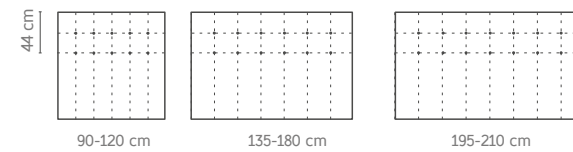

CHARACTERISTICS

- Height: 120 cm.
- Thickness: 10 cm.
- Wall anchoring included.
- Exact measurement

OPTIONS

- Upholstered: GOMARCO FABRICS catalogue (except ANTISLIP).
- Thread contrasted on request, by default without contrasting.
- USB port on the left and/or right, +84 points per USB.
- LED USB light +36 points
- Fenix lamp +135 points.

- Hauteur 120 cm.
- Epaisseur 10 cm.
- Fixation au mur comprise.
- Dimension exacte.

OPTIONS

- **Revêtement** : tissus GOMARCO FABRICS (à exception de ANTISLIP).
- Fil contrasté sous demande, ton sur ton par défaut.
- Port USB à gauche ou/et à droite, +84 points par USB
- **Lampe USB** +36 points.
- **Lampe Fenix** +135 points.

CHARACTERISTICS

- Height: 120 cm.
- Thickness: 10 cm.
- Wall anchoring included.
- Exact measurement

OPTIONS

- **Upholstered**: GOMARCO FABRICS catalogue (except ANTISLIP).
- Thread contrasted on request, by default without contrasting.
- **USB port on the left and/or right**, +84 points per USB.
- **LED USB light** +36 points
- **Fenix lamp** +135 points.