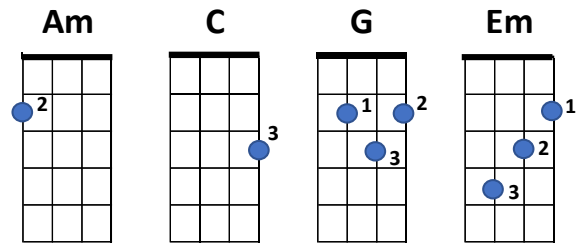

Jolene – Dolly Parton

Strum: D DU UDU

Intro: **Am Am Am Am**

Chorus: Jo **Am** lene, Jo **C** lene, Jo **G** lene, Jo **Am** lene
I'm **G** begging of you please don't take my **Am** man
Jo **Am** lene, Jo **C** lene, Jo **G** lene, Jo **Am** lene
G Please don't take him **Em** just because you **Am** can

Verse: Your **Am** beauty is **C** beyond compare
With **G** flaming locks of **Am** auburn hair
With **G** ivory skin and **Em** eyes of emerald **Am** green
Your **Am** smile is like a **C** breath of spring
Your **G** voice is soft like **Am** summer rain
And **G** I cannot com **Em** pete with you Jo **Am** lene

Verse: He **Am** talks about you **C** in his sleep
there's **G** nothing I can **Am** do to keep
From **G** crying when he **Em** calls your name Jo **Am** lene
And **Am** I can easily **C** understand
How you **G** could easily **Am** take my man
But you **G** don't know what he **Em** means to me Jo **Am** lene

Chorus: Jo **Am** lene, Jo **C** lene, Jo **G** lene, Jo **Am** lene
I'm **G** begging of you please don't take my **Am** man
Jo **Am** lene, Jo **C** lene, Jo **G** lene, Jo **Am** lene
G Please don't take him **Em** just because you **Am** can
Am Jolene, Jolene **Am**/