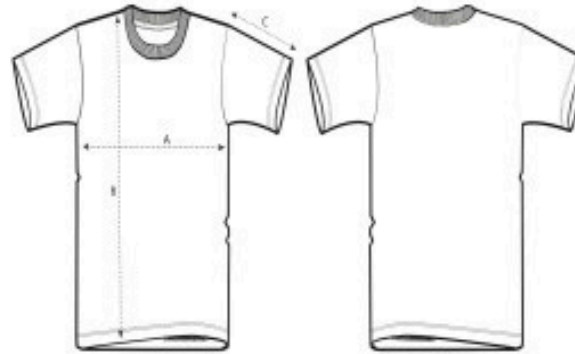

Auch in
schwarz
und weiss
erhältlich

Auch in
schwarz
und weiss
erhältlich

Sizes	XXS	XS	S	M	L	XL	XXL	3XL	4XL	5XL
Half Chest	51	53	55	59	62	65	69	73	78	83
Body Length	62	65	69	73	75	77	79	81	83	84
Sleeve Length	57.5	59.5	63	65.5	67.5	68	68.5	68.5	68.5	68.5

Certifications & memberships

Wash Instructions

Wash similar colours together, no ironing on print, wash and iron inside out.

Sizes		XXS	XS	S	M	L	XL	XXL	3XL	4XL	5XL
A	Half Chest	51	53	55	59	62	65	69	73	78	81
B	Body Length	62	65	69	73	75	77	79	81	83	84
C	Sleeve Length	57.5	59.5	63	65.5	67.5	68	68.5	68.5	68.5	68.5

Certifications & memberships

Wash Instructions

Wash similar colours together, no ironing on print, wash and iron inside out.

Sizes		XXS	XS	S	M	L	XL	XXL	3XL	4XL	5XL
A	Half Chest	45.5	47.5	49.5	53.5	56.5	59.5	63.5	67.5	72.5	77.5
B	Body Length	62	65	69	73	75	77	79	81	83	84
C	Sleeve Length	20	21	22.5	24	24.5	25	25.5	26	26	26