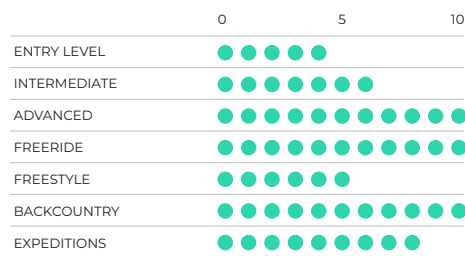

DEDICATED SNOWKITE PERFORMANCE

The Subzero V2 is the ultimate performance Snowkite for a wide variety of riders. Whether your passion is Freeride or Backcountry missions the Subzero has you covered!

FEATURES:

Range of Use:

Wind Range Snow: *

* WIND RANGE IS INDICATIVE ONLY BASED ON AN AVERAGE RIDER WEIGHT OF 80KG. ACTUAL RANGE WILL VARY BASED ON RIDER SKILL LEVEL.

DEDICATED SNOWKITE PERFORMANCE
FREERIDE AND BACKCOUNTRY MACHINE
INDUSTRY LEADING RE-RIDE RELEASE SYSTEM
LIGHT WEIGHT DESIGN AND MATERIALS

Specifications:

SIZE	7M	9M	11M	13M
WEIGHT (KG)	1.1	1.3	1.5	1.7
BAR SIZE (CM)	4.5	4.5	5.0	5.5
NUMBER OF CELLS	25	25	25	25
PROJECTED AREA [M ²]	4.98	6.40	7.82	9.25
FLAT AREA [M ²]	7	9	11	13
PROJECTED ASPECT RATIO	2.41	2.41	2.41	2.41
FLAT ASPECT RATIO	4.07	4.07	4.07	4.07
ROOT CHORD [MM]	1588	1800	1991	2165
FLAT SPAN [MM]	5336	6047	6689	7272