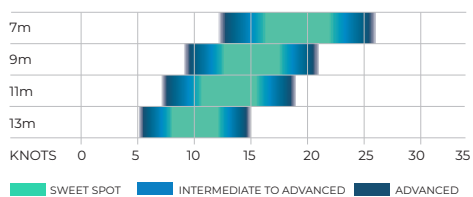

DEDICATED SNOWKITE PERFORMANCE

The Subzero V2 is the ultimate performance Snowkite for a wide variety of riders. Whether your passion is Freeride or Backcountry missions the Subzero has you covered!

FEATURES:

Range of Use:

Wind Range Snow: *

* WIND RANGE IS INDICATIVE ONLY BASED ON AN AVERAGE RIDER WEIGHT OF 80KG. ACTUAL RANGE WILL VARY BASED ON RIDER SKILL LEVEL.

DEDICATED SNOWKITE PERFORMANCE
FREERIDE AND BACKCOUNTRY MACHINE
INDUSTRY LEADING RE-RIDE RELEASE SYSTEM
LIGHT WEIGHT DESIGN AND MATERIALS

Specifications:

SIZE	7M	9M	11M	13M
WEIGHT (KG)	1.1	1.3	1.5	1.7
BAR SIZE (CM)	4.5	4.5	5.0	5.5
NUMBER OF CELLS	25	25	25	25
PROJECTED AREA [M ²]	4.98	6.40	7.82	9.25
FLAT AREA [M ²]	7	9	11	13
PROJECTED ASPECT RATIO	2.41	2.41	2.41	2.41
FLAT ASPECT RATIO	4.07	4.07	4.07	4.07
ROOT CHORD [MM]	1588	1800	1991	2165
FLAT SPAN [MM]	5336	6047	6689	7272