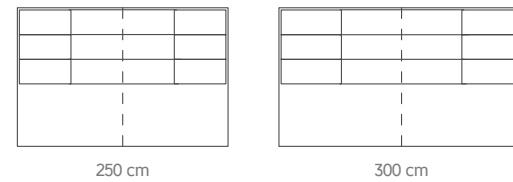

Les couleurs peuvent être combinées dans toutes les dimensions.
Colours can be combined on all sizes.

Revêtement / Upholstery: CUTE 91

Mesures / Size: 210 x 150

APOLO