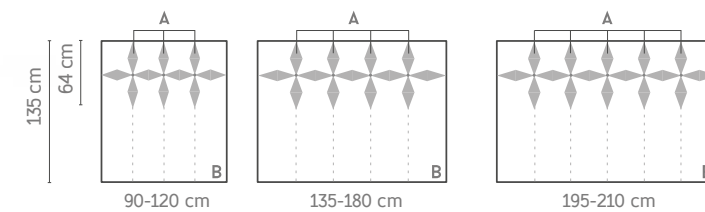

CARACTÉRISTIQUES

- Hauteur 135 cm par défaut. Système de fixation tête de lit-sommier pas disponible.
- Épaisseur 10 cm
- Fixation au mur comprise.
- Dimension exacte.

OPTIONS

- Hauteur 120 cm. Système de fixation tête de lit et sommier sous demande. (aucune augmentation).
- Revêtement : tissus GOMARCO FABRICS (à exception de ANTISLIP fabric). Merci d'indiquer la distribution des couleurs dans chaque partie.
- Port USB à gauche ou/et à droite, +84 points par USB
- Lampe USB +36 points.
- Lampe Fenix +135 points.

CHARACTERISTICS

- Height 135 cm default. Headboard-bed assembly system indisponible.
- Thickness 10 cm
- Wall anchoring included.
- Exact measurement.

OPTIONS

- Height 120 cm. Headboard and box spring fixing system on request (without prix increase).
- Upholstered: GOMARCO FABRICS catalogue (except ANTISLIP). Please indicate the color and distribution in each part.
- USB port on the left and/or right, +84 points per USB.
- LED USB light +36 points
- Fenix lamp +135 points.

Distribution selon dimensions et finition couleurs

Size and color distribution:

Revêtement / Upholstery: SMART 83 + SMART 97

Mesures / Size: 160 x 135

Les couleurs peuvent être combinées dans toutes les dimensions.

Colours can be combined on all sizes.

VALENCIA