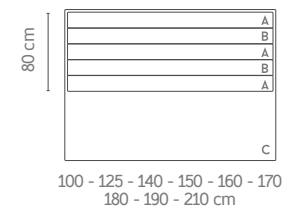

CHARACTERISTICS

- Height 150 cm default. Headboard-bed assembly system indisponible.
- Thickness 12 cm
- Wall anchoring included.
- 250 and 300 divided sizes (assembly system included).
- Exact measurement.

OPTIONS

- Height 120 cm. Headboard and box spring fixing system on request. (without prix increase).
- Upholstered: GOMARCO FABRICS catalogue (except ANTISLIP). Please indicate the color and distribution in each part.
- USB port on the left and/or right, +84 points per USB.
- LED USB light +36 points
- Fenix lamp +135 points.

Revêtement / Upholstery: SMART 97

Mesures / Size: 190 x 150

Distribution selon dimensions et finition couleurs
Size and color distribution:

Les couleurs peuvent être combinées dans toutes les dimensions.
Colours can be combined on all sizes.