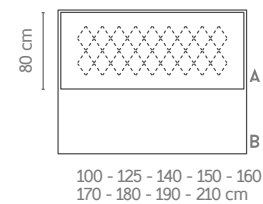

Les couleurs peuvent être combinées dans toutes les dimensions.
Colours can be combined on all sizes.

Têtes de lit Style

Style headboards serie