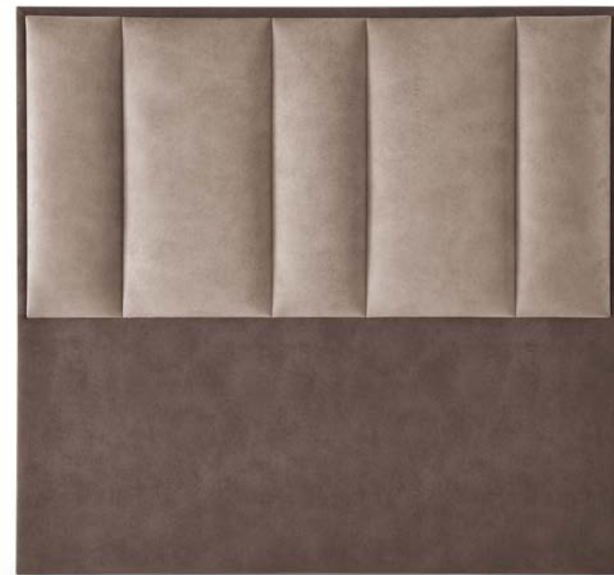

Revêtement / Upholstery: KIND 3 + KIND 2

Mesures / Size: 160 x 150