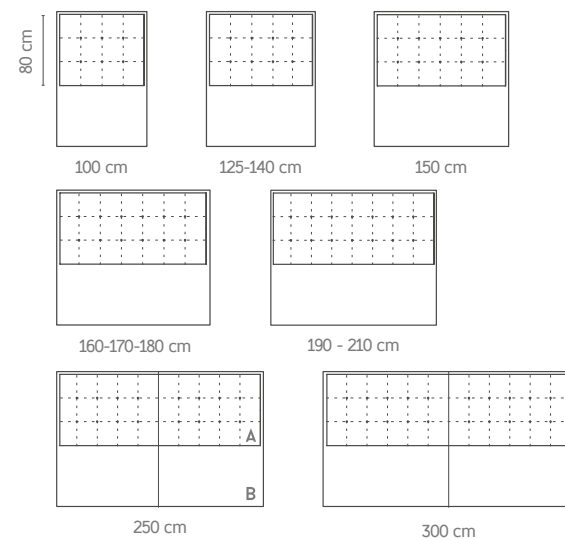

Les couleurs peuvent être combinées dans toutes les dimensions.

Colours can be combined on all sizes.