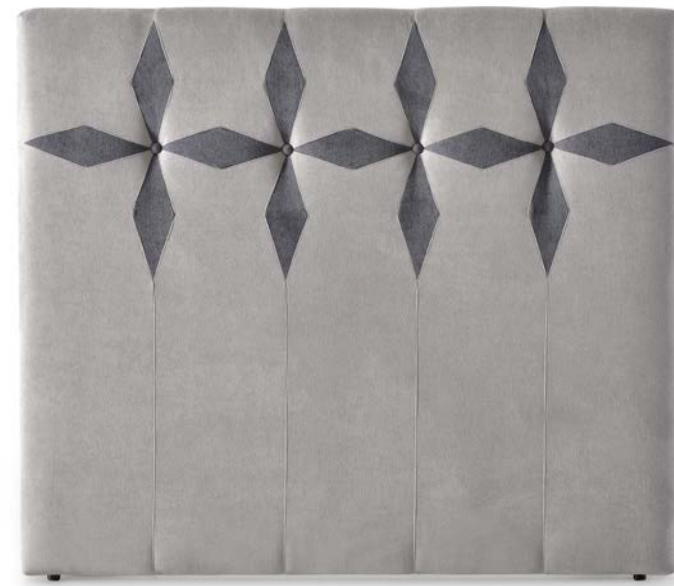

CARACTÉRISTIQUES

- Hauteur 135 cm par défaut. Système de fixation tête de lit-sommier pas disponible.
- Épaisseur 10 cm
- Fixation au mur comprise.
- Dimension exacte.

OPTIONS

- Hauteur 120 cm. Système de fixation tête de lit et sommier sous demande. (aucune augmentation).
- Revêtement : tissus GOMARCO FABRICS (à exception de ANTISLIP fabric). Merci d'indiquer la distribution des couleurs dans chaque partie.
- Port USB à gauche ou/et à droite, +84 points par USB
- Lampe USB +36 points.
- Lampe Fenix +135 points.

CHARACTERISTICS

- Height 135 cm default. Headboard-bed assembly system indisponible.
- Thickness 10 cm
- Wall anchoring included.
- Exact measurement.

OPTIONS

- Height 120 cm. Headboard and box spring fixing system on request (without prix increase).
- Upholstered: GOMARCO FABRICS catalogue (except ANTISLIP). Please indicate the color and distribution in each part.
- USB port on the left and/or right, +84 points per USB.
- LED USB light +36 points
- Fenix lamp +135 points.

Distribution selon dimensions et finition couleurs

Size and color distribution:

Revêtement / Upholstery: SMART 83 + SMART 97

Mesures / Size: 160 x 135

Les couleurs peuvent être combinées dans toutes les dimensions.

Colours can be combined on all sizes.

VALENCIA