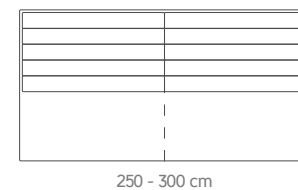

CHARACTERISTICS

- Height 150 cm default. Headboard-bed assembly system indisponible.
- Thickness 12 cm
- Wall anchoring included.
- 250 and 300 divided sizes (assembly system included).
- Exact measurement.

OPTIONS

- Height 120 cm. Headboard and box spring fixing system on request. (without prix increase).
- Upholstered: GOMARCO FABRICS catalogue (except ANTISLIP). Please indicate the color and distribution in each part.
- USB port on the left and/or right, +84 points per USB.
- LED USB light +36 points
- Fenix lamp +135 points.

Revêtement / Upholstery: SMART 97

Mesures / Size: 190 x 150

Distribution selon dimensions et finition couleurs
Size and color distribution:

Les couleurs peuvent être combinées dans toutes les dimensions.
Colours can be combined on all sizes.