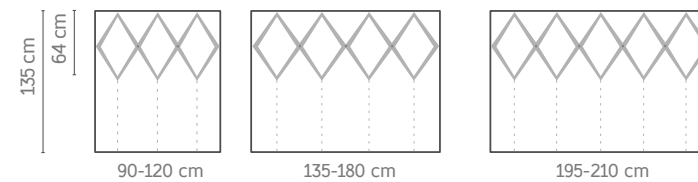

Revêtement / Upholstery: SMART 93 + SMART 97

Mesures / Size: 160 x 135

Les couleurs peuvent être combinées dans toutes les dimensions.
Colors can be combined on all sizes.