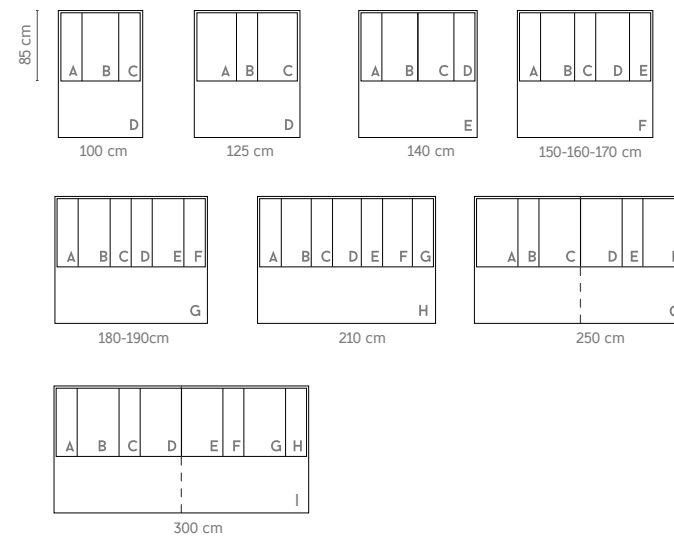

CARACTÉRISTIQUES

- Hauteur 150 cm par défaut. Système de fixation tête de lit-sommier pas disponible.
- Épaisseur 12 cm
- Fixation au mur comprise.
- Dimensions 250 et 300 divisées (système de jonction compris).
- Dimension exacte.

OPTIONS

- Hauteur 120 cm. Système de fixation tête de lit et sommier sous demande. (aucune augmentation).
- Revêtement : tissus GOMARCO FABRICS (à exception de ANTISLIP fabric). Merci d'indiquer la distribution des couleurs dans chaque partie.
- Port USB à gauche ou/et à droite, +84 points par USB
- Lampe USB +36 points.
- Lampe Fenix +135 points.

CHARACTERISTICS

- Height 150 cm default. Headboard-bed assembly system indisponible.
- Thickness 12 cm
- Wall anchoring included.
- 250 and 300 divided sizes (assembly system included).
- Exact measurement.

OPTIONS

- Height 120 cm. Headboard and box spring fixing system on request. (without prix increase).
- Upholstered: GOMARCO FABRICS catalogue (except ANTISLIP). Please indicate the color and distribution in each part.
- USB port on the left and/or right, +84 points per USB.
- LED USB light +36 points
- Fenix lamp +135 points.

Distribution selon dimensions et finition couleurs

Size and color distribution:

Les couleurs peuvent être combinées dans toutes les dimensions.
Colours can be combined on all sizes.