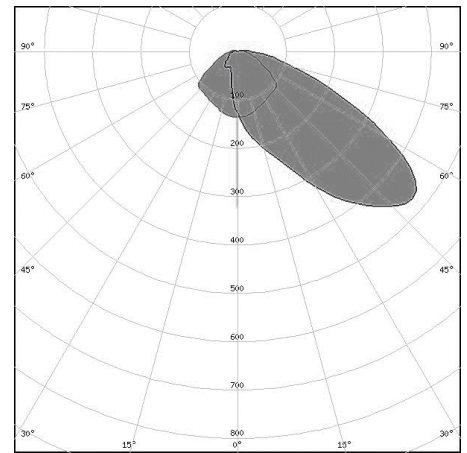

## 2 BARS-916x235

### TECHNICAL DATA

Power	400W
Lumen output 3000°K-IRC70	60 000lm
Mounting	Projector
Dimension	916x235
Color temperature of choice	3000°K-4000°K
CRI	70
Beam angle	Asymmetric
Control	ON/OFF
Ingress Protection Rating	IP66
Material	Aluminium
Finish	White resin
Weight	8kg

### BEAM ANGLE

### DIMENSIONAL DRAWING (mm)