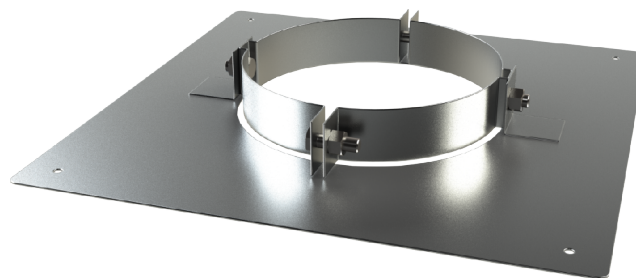

Verdiepingsondersteuning

SYSTEMEN (Ø inw.)								ARTIKELCODE (Ø uitw.)	MATEN
DW DWP	DWH DWBA	DWL DWLK	EK EW	EWP EWPG	DWG DWGH	DWLG	DWD		□A
---	---	---	80	80	---	---	---	VERDO080	230
---	---	---	100	100	---	---	---	VERDO100	250
---	---	---	110	---	---	---	---	VERDO110	260
---	---	---	120	---	---	---	---	VERDO120	270
---	---	---	125	---	100	80	---	VERDO125	275
80	---	---	130	---	---	---	---	VERDO130	280
100	---	80 100	150	---	---	---	80	VERDO150	300
---	---	---	---	---	130	---	---	VERDO155	305
---	---	---	---	---	---	---	100	VERDO170	320
125	---	---	---	---	150	---	---	VERDO175	325
---	---	---	180	---	---	---	---	VERDO180	330
150	130	130 150	200	---	---	---	130	VERDO200	350
---	---	---	---	---	180	---	---	VERDO205	355
---	150	---	---	---	---	---	150	VERDO220	370
---	---	---	---	---	200	---	---	VERDO225	375
180	---	---	---	---	---	---	---	VERDO230	380
200	180	---	250	---	---	---	180	VERDO250	400
---	200	---	---	---	---	---	200	VERDO270	420
---	---	---	---	---	250	---	---	VERDO275	425
250	---	---	300	---	---	---	---	VERDO300	450
---	250	---	---	---	---	---	250	VERDO320	470
---	---	---	---	---	300	---	---	VERDO325	475
300	---	---	350	---	---	---	---	VERDO350	500
---	300	---	---	---	---	---	300	VERDO370	520
---	---	---	---	---	350	---	---	VERDO375	525
350	---	---	400	---	---	---	---	VERDO400	550
---	350	---	---	---	---	---	350	VERDO420	570
---	---	---	---	---	400	---	---	VERDO425	575
400	---	---	---	---	---	---	---	VERDO450	600
---	400	---	---	---	---	---	400	VERDO470	620