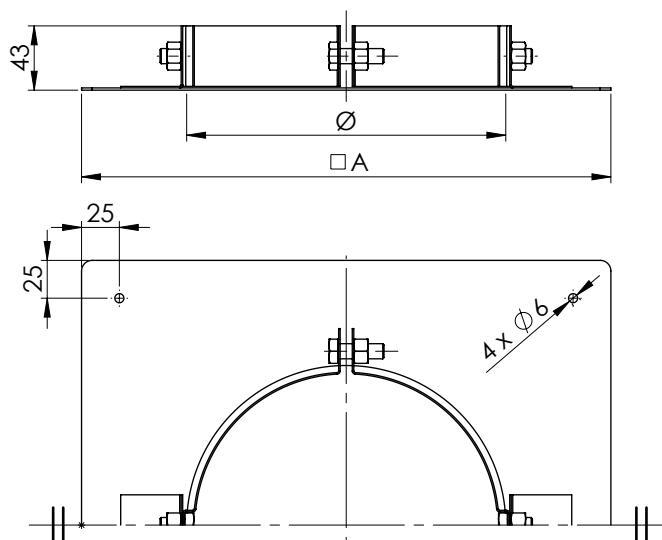

Verdiepingsondersteuning

SYSTEMEN (Ø inw.)								ARTIKELCODE (Ø uitw.)	MATEN
DW DWP	DWH DWBA	DWL DWLK	EK EW	EWP EWPG	DWG DWGH	DWLG	DWD		□A
---	---	---	80	80	---	---	---	VERDO080	230
---	---	---	100	100	---	---	---	VERDO100	250
---	---	---	110	---	---	---	---	VERDO110	260
---	---	---	120	---	---	---	---	VERDO120	270
---	---	---	125	---	100	80	---	VERDO125	275
80	---	---	130	---	---	---	---	VERDO130	280
100	---	80 100	150	---	---	---	80	VERDO150	300
---	---	---	---	---	130	---	---	VERDO155	305
---	---	---	---	---	---	---	100	VERDO170	320
125	---	---	---	---	150	---	---	VERDO175	325
---	---	---	180	---	---	---	---	VERDO180	330
150	130	130 150	200	---	---	---	130	VERDO200	350
---	---	---	---	---	180	---	---	VERDO205	355
---	150	---	---	---	---	---	150	VERDO220	370
---	---	---	---	---	200	---	---	VERDO225	375
180	---	---	---	---	---	---	---	VERDO230	380
200	180	---	250	---	---	---	180	VERDO250	400
---	200	---	---	---	---	---	200	VERDO270	420
---	---	---	---	---	250	---	---	VERDO275	425
250	---	---	300	---	---	---	---	VERDO300	450
---	250	---	---	---	---	---	250	VERDO320	470
---	---	---	---	---	300	---	---	VERDO325	475
300	---	---	350	---	---	---	---	VERDO350	500
---	300	---	---	---	---	---	300	VERDO370	520
---	---	---	---	---	350	---	---	VERDO375	525
350	---	---	400	---	---	---	---	VERDO400	550
---	350	---	---	---	---	---	350	VERDO420	570
---	---	---	---	---	400	---	---	VERDO425	575
400	---	---	---	---	---	---	---	VERDO450	600
---	400	---	---	---	---	---	400	VERDO470	620