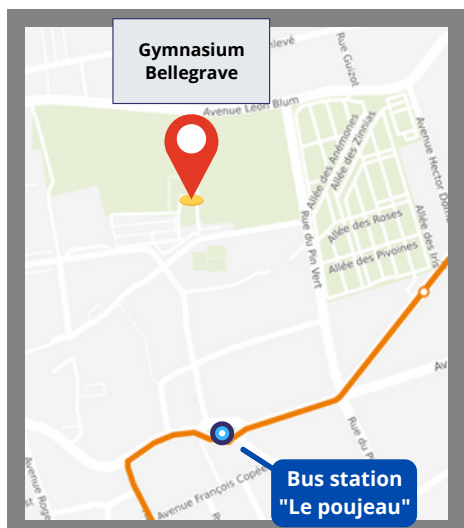

PUBLIC TRANSPORTS

In addition to the shuttle service provided by the league, take advantage of the city's public transportation.

Line 24 connects the hotels directly to the competition venue, the travel time is about 15 minutes

Find below the bus stations which concern you, then the schedules at the back of the flyer.