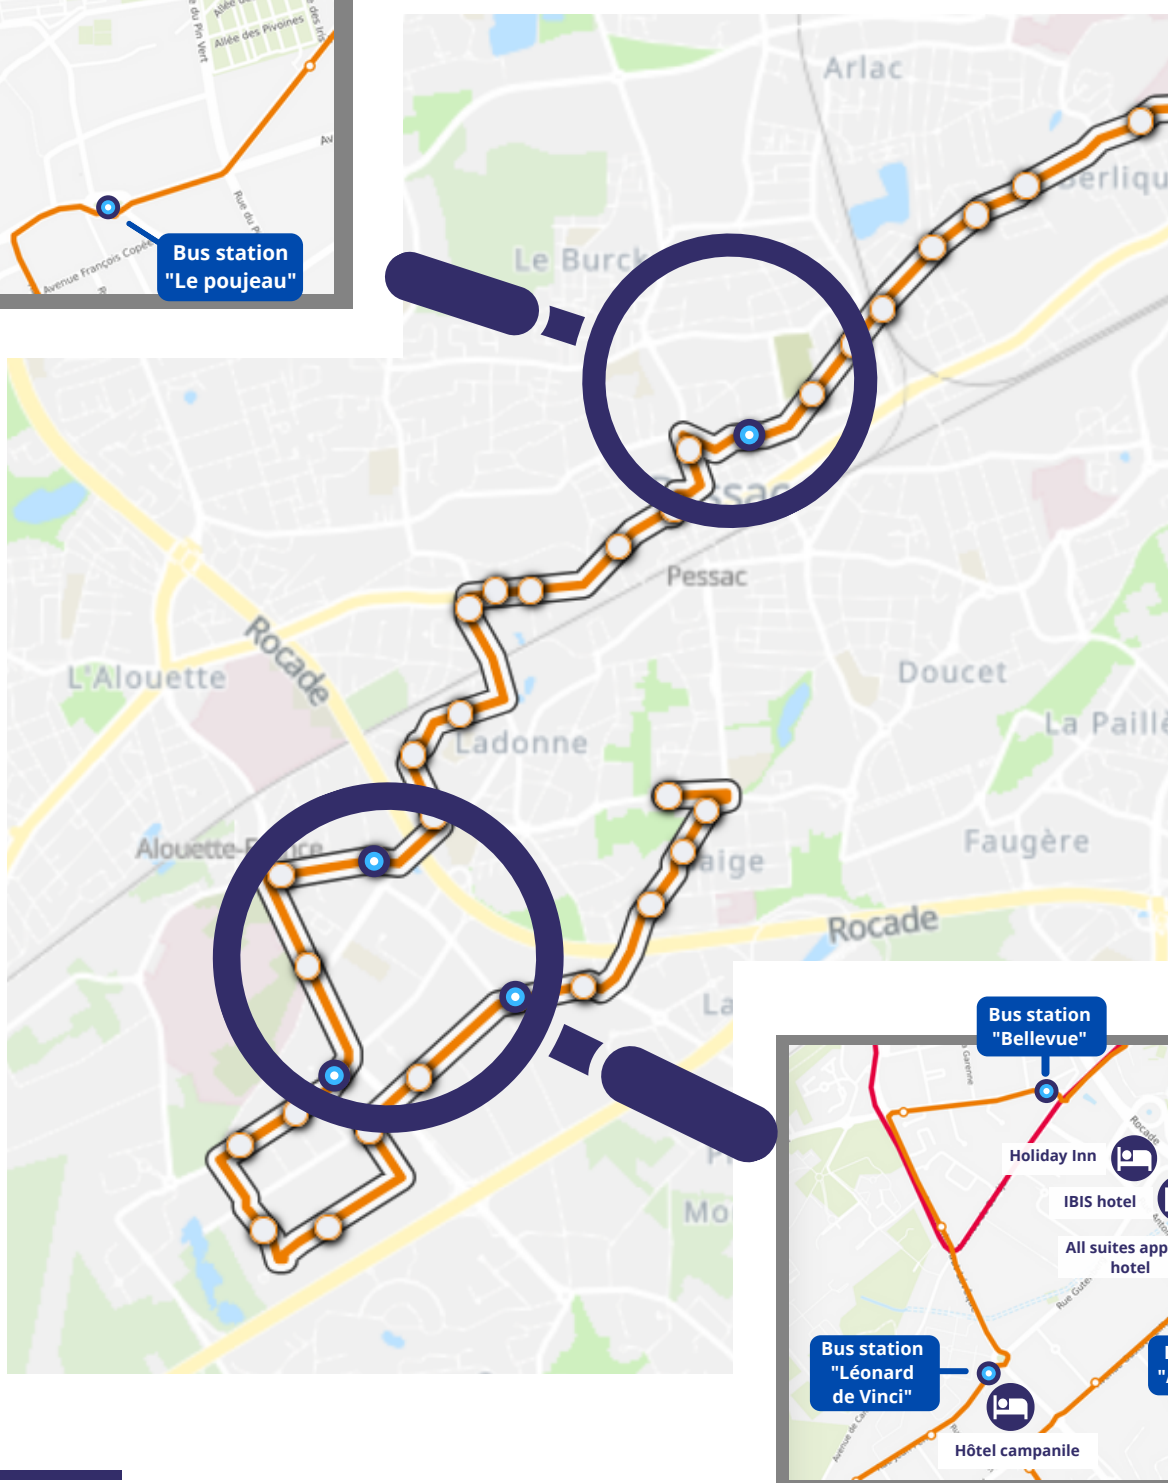

Line 24 : orange

Travel price : 1€70

Tickets available online on the application m-ticket TBM