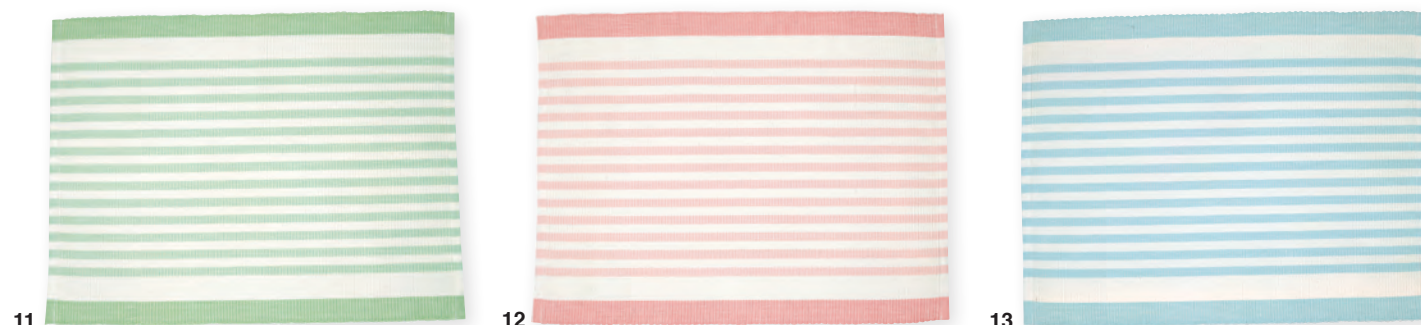

6 Tea towel Alice stripe pale green 50x70 cm. **7** Tea towel Alice stripe pale pink 50x70 cm. **8** Tea towel Alice stripe pale blue 50x70 cm. **9** Tea towel Alice stripe red 50x70 cm. **10** Napkin w/lace Alice stripe grey 40x40 cm.

11 Placemat Alice stripe pale green 35x45 cm. **12** Placemat Alice stripe pale pink 35x45 cm. **13** Placemat Alice stripe pale blue 35x45 cm.