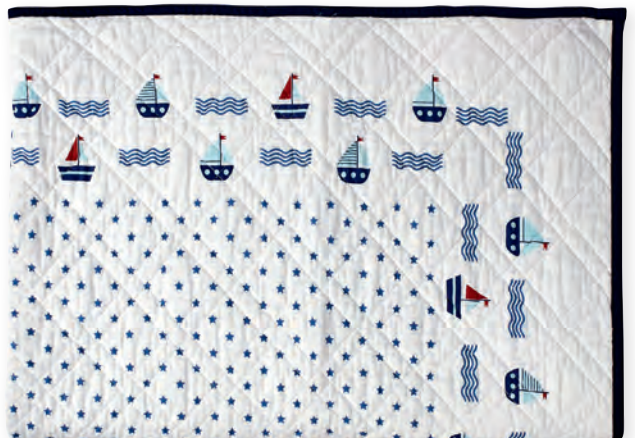

# ELLISON & SARI PALE BLUE

**1**  
**1** Cushion Ellison pale blue pieceprinted 30x50cm. **2** Flag garlande Ellison pale blue L: 200 cm.

**3**  
**3** Cushion Ellison pale blue pieceprinted 30x40 cm. **4** Cushion Ellison warm grey pieceprinted 30x40 cm. **5** Cushion Ellison pale blue pieceprinted 40x40 cm.

**6**  
**6** Quilted kids bed cover Ellison pale blue 120x120 cm. **7** Baby bed linen set Sari pale blue 70x100 cm & Kids bed linen set Sari pale blue 100x140 cm.

1

1 Storage bag Noah white xlarge H: 60 cm.

2

2 Baby bed linen set Noah white 70x100 cm & Kids bed linen set Noah white 100x140 cm.

3

3 Quilted kids bed cover Noah white 120x120 cm.

1 Kids mug Noah blue H: 8 cm. 2 Kids bowl Noah blue D: 12,2 cm. 3 Kids plate Noah blue D: 20,5 cm. 4 Kids frame Noah blue 16x16 cm.