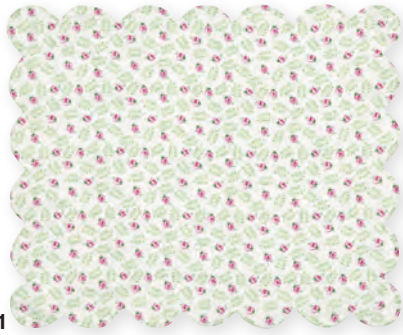

**17** Tray Meryl mega white round set of 2. Large: D: 34 cm. **18** Decorative egg Lily petit white set of 2 ass hanging H: 6 cm.

**19** Small plate Lily petit white D: 15 cm. **20** Plate Spot pale pink D: 20,5 cm. **21** Plate Lily petit white D: 20,5 cm. **22** Dinner plate Lily petit white D: 25,3 cm. **23** Apron Meryl mega white 70x90 cm.

M E R R Y L

L I L Y   S P O T   P I P A

1 Tablecloth Lily petit white 145x250 cm. 2 Tablecloth Meryl mega white 150x150 cm. 3 Placemat Lily petit white 35x45 cm. 4 Placemat Meryl mega white 35x45 cm.

5 Quilted cushion Meryl mega white 40x60 cm. 6 Cushion Lily petit white w/frill 40x40 cm. 7 Beach mattress Lily petit white 58x185 cm.

8 Quilted bed cover Lily petit white w/frill 100x140, 140x220 & 180x230 cm. 9 Quilted cushion Lily petit white w/frill 50x50 cm. 10 Quilted cushion Meryl mega white w/embroidery 40x40cm.

11 Quilted bed cover Meryl mega white 100x140, 140x220 & 180x230 cm. 12 Quilted Cushion Meryl mega white 40x40cm. 13 Cushion Lily petit white w/frill 40x40cm.