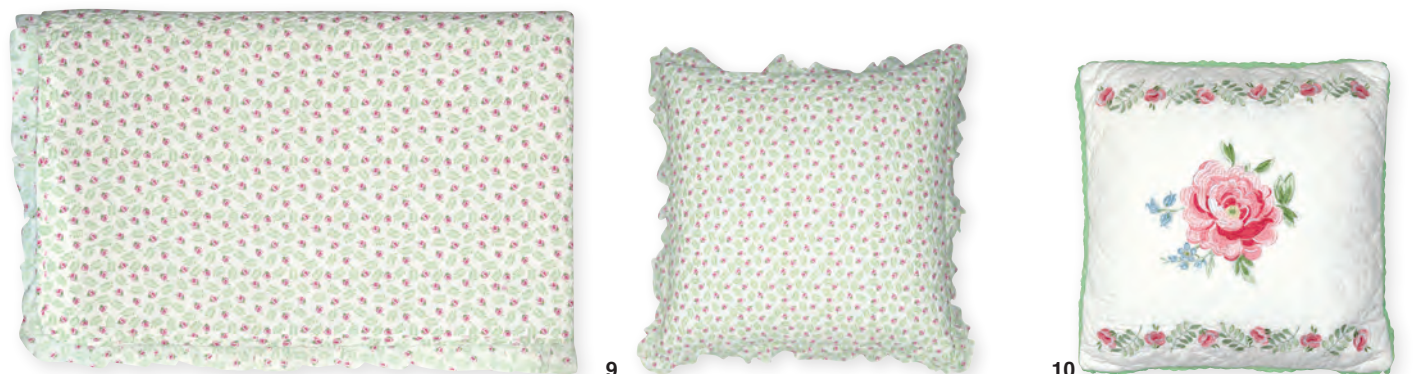

M E R R Y L

L I L Y   S P O T   P I P A

1 Tablecloth Lily petit white 145x250 cm. 2 Tablecloth Meryl mega white 150x150 cm. 3 Placemat Lily petit white 35x45 cm. 4 Placemat Meryl mega white 35x45 cm.

5 Quilted cushion Meryl mega white 40x60 cm. 6 Cushion Lily petit white w/frill 40x40 cm. 7 Beach mattress Lily petit white 58x185 cm.

8 Quilted bed cover Lily petit white w/frill 100x140, 140x220 & 180x230 cm. 9 Quilted cushion Lily petit white w/frill 50x50 cm. 10 Quilted cushion Meryl mega white w/embroidery 40x40cm.

11 Quilted bed cover Meryl mega white 100x140, 140x220 & 180x230 cm. 12 Quilted Cushion Meryl mega white 40x40cm. 13 Cushion Lily petit white w/frill 40x40cm.