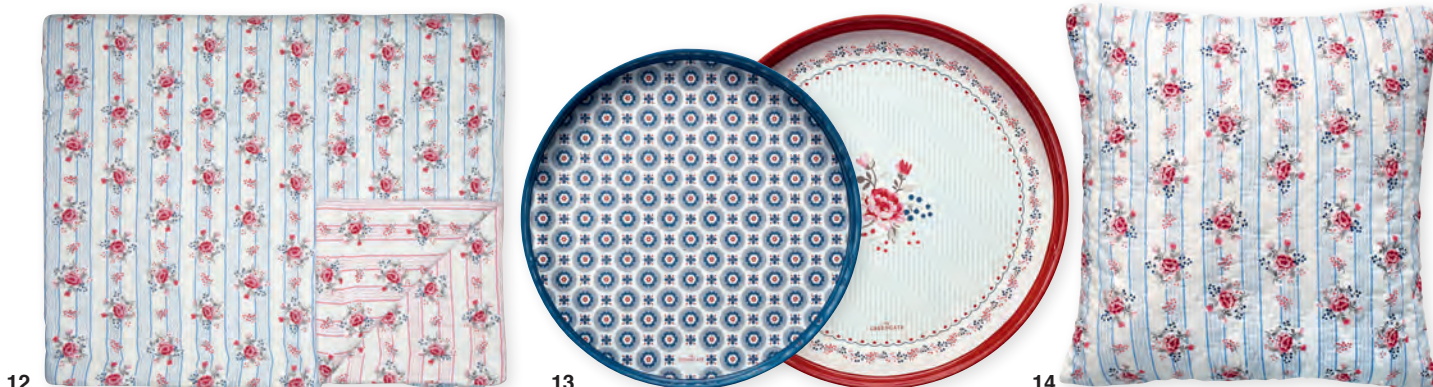

12 Quilted bed cover Fiona pale blue 100x140, 140x220 & 250x260 cm. **13** Tray Fiona pale blue round set of 2. Large: D: 34 cm. **14** Quilted cushion Fiona pale blue 50x50 cm.