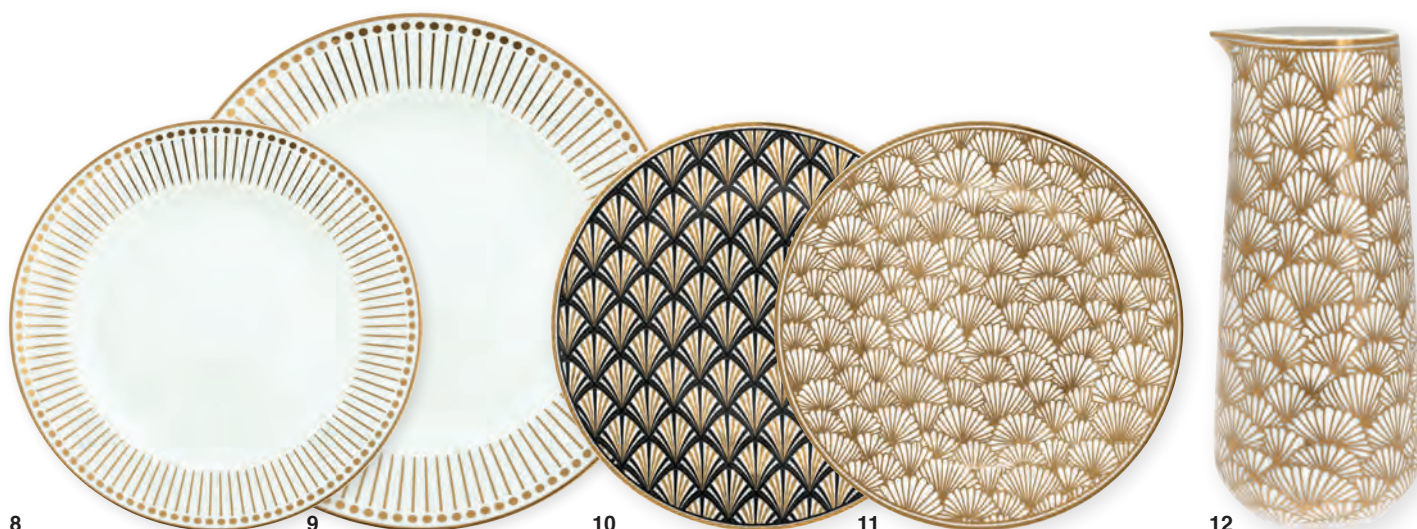

THROUGH A FASHION EYE  
*Megan Fless*

**1** Crystal Candle holder square cut black small H: 33,5 cm. **2** Crystal Candle holder square cut black medium H: 26 cm. **3** Plate Amelie black D: 20,5 cm.

**4** Cup & saucer Amelie black H: 7 cm. **5** Latte cup Amelie black H: 10,5 cm. **6** Water glass Cross grey crystal medium H: 8 cm. **7** Water glass Cross dark grey handcut large H: 11 cm. **8** Water glass Flower grey crystal small H: 9 cm. **9** Jug Amelie black 0,7L. **10** Paper napkin Amelie pale pink large 20 pcs.

# CELINE, JACQUELINE, ESME & DAWN

**1** Latte cup Celine black H: 10,5 cm. **2** Latte cup Jacqueline gold H: 10,5 cm. **3** Latte cup Esme black H: 10,5 cm. **4** Cup & saucer Celine black H: 7 cm. **5** Cup & saucer Jacqueline gold H: 7 cm. **6** Mug Dawn gold H: 9 cm. **7** Egg cup Jacqueline gold small H: 4,5 cm.