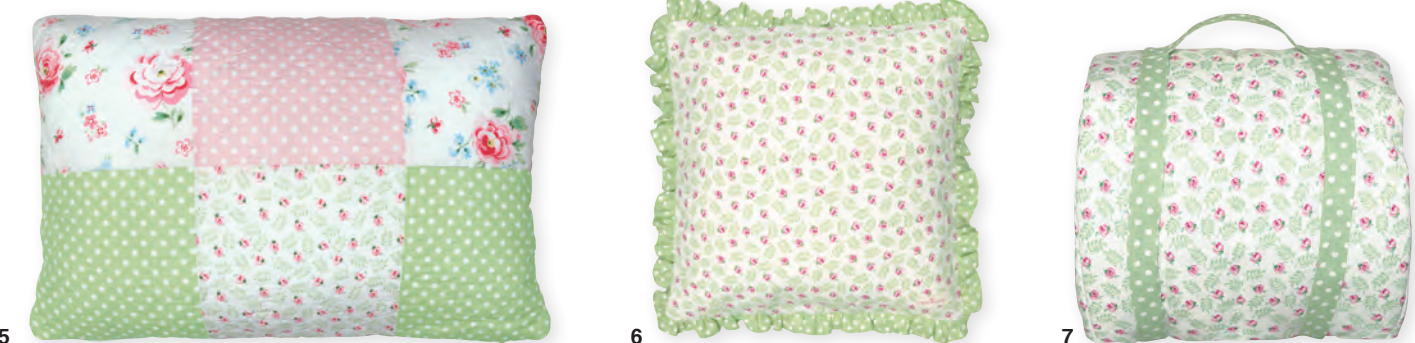

**17** Tray Meryl mega white round set of 2. Large: D: 34 cm. **18** Decorative egg Lily petit white set of 2 ass hanging H: 6 cm.

**19** Small plate Lily petit white D: 15 cm. **20** Plate Spot pale pink D: 20,5 cm. **21** Plate Lily petit white D: 20,5 cm. **22** Dinner plate Lily petit white D: 25,3 cm. **23** Apron Meryl mega white 70x90 cm.

M E R R Y L

L I L Y   S P O T   P I P A

1 Tablecloth Lily petit white 145x250 cm. 2 Tablecloth Meryl mega white 150x150 cm. 3 Placemat Lily petit white 35x45 cm. 4 Placemat Meryl mega white 35x45 cm.

5 Quilted cushion Meryl mega white 40x60 cm. 6 Cushion Lily petit white w/frill 40x40 cm. 7 Beach mattress Lily petit white 58x185 cm.

8 Quilted bed cover Lily petit white w/frill 100x140, 140x220 & 180x230 cm. 9 Quilted cushion Lily petit white w/frill 50x50 cm. 10 Quilted cushion Meryl mega white w/embroidery 40x40cm.

11 Quilted bed cover Meryl mega white 100x140, 140x220 & 180x230 cm. 12 Quilted Cushion Meryl mega white 40x40cm. 13 Cushion Lily petit white w/frill 40x40cm.