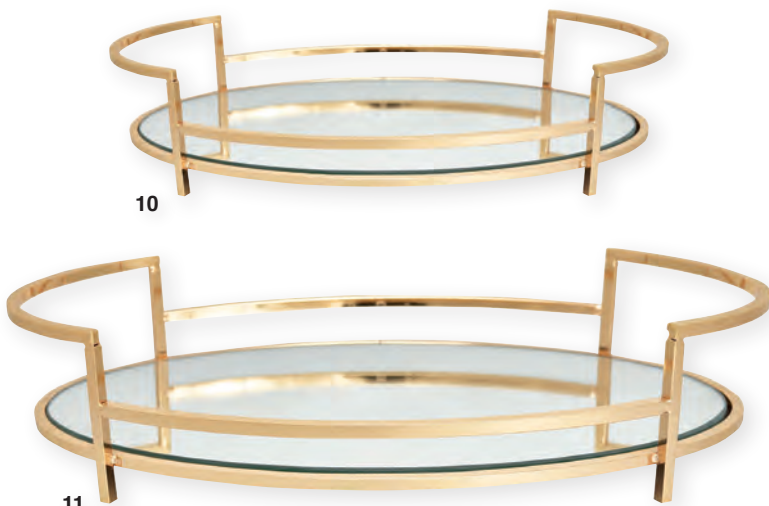

3 Plate Maxime coral D: 20,5 cm. 4 Mug Maxime coral H: 9 cm.

# G A T E N O I R

M A X I M E E S M E T I P H A N I E F A N

1 Latte cup Maxime black H: 10,5 cm. 2 Mug Maxime black H: 9 cm. 3 Espresso mug Maxime black H: 7 cm. 4 Cup & saucer Maxime black H: 7 cm. 5 Water glass Cross dark grey handcut large H: 11 cm.

6 Dinner plate Maxime black D: 26,5 cm. 7 Plate Maxime black D: 20,5 cm. 8 Wine Leaf dark grey handcut H: 17,7 cm. 9 Cutlery dinner set of 4 pcs gold L: 21 cm.

10 Tray w/mirror gold small 16x37 cm. 11 Tray mirror gold medium 23x42 cm.