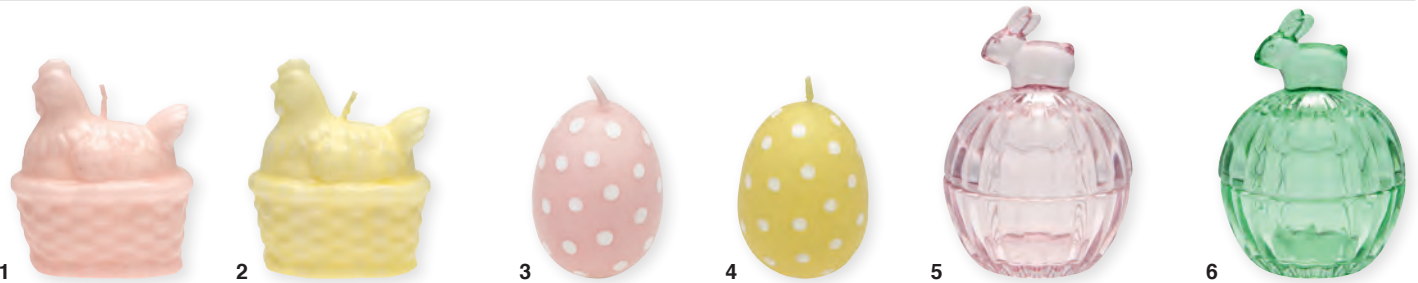

EMMALINE, IMKE & MIRA

1 Candle chick pale pink H: 9 cm. **2** Candle chick pale yellow H: 9 cm. **3** Candle easter egg Spot pale pink H: 7 cm. **4** Candle easter egg Spot pale yellow H: 7 cm. **5** Glass jar round rabbit pale pink H: 10 cm. **6** Glass jar round rabbit green H: 10 cm.