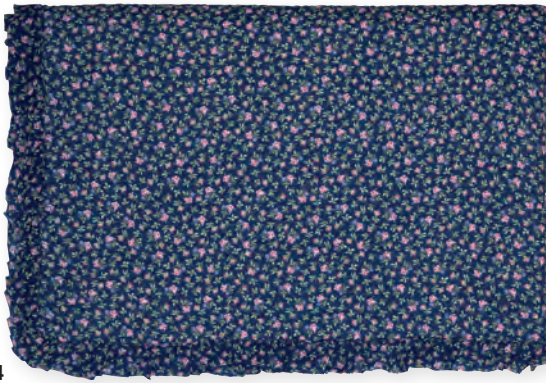

# ROSE, SPOT & BERTA

1

2

3

1 Quilted Placemat curved edge Rose white 35x45 cm. 2 Table runner Rose white 45x140 cm. 3 Cushion Rose dark blue 30x50 cm.

4

5

6

4 Quilted bed cover Berta dark blue w/frill 100x140 cm & 140x220 cm. 5 Quilted cushion Berta dark blue w/frill 50x50cm. 6 Cushion Rose white piece printed 50x50 cm.

7

8

9

7 Quilted bed cover Rose white 140x220, 180x230 & 250x260cm. 8 Quilted cushion Rose white 50x50 cm. 9 Quilted cushion Rose white w/embroidery 40x60 cm.