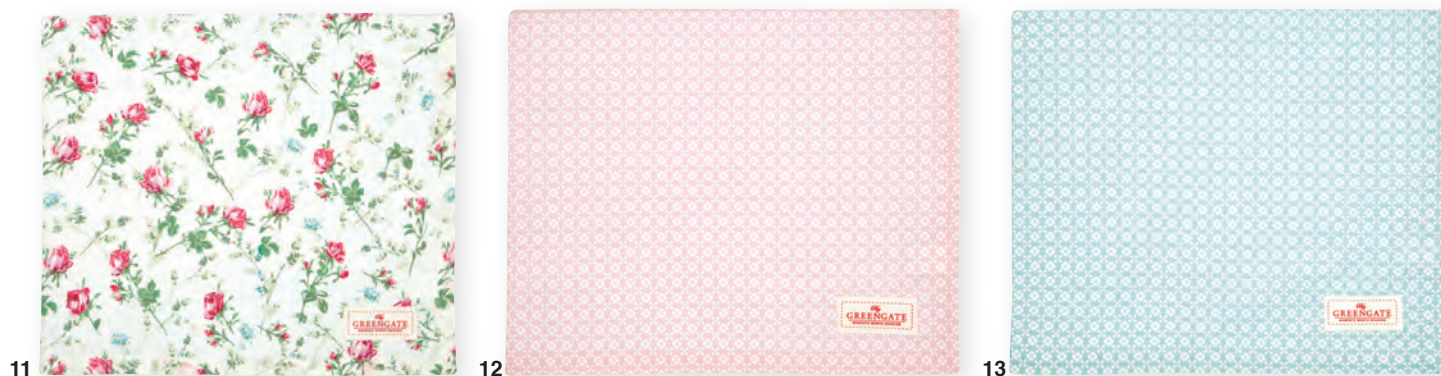

11 Tablecloth Constance white 145x250cm. **12** Tablecloth Helle pale pink 100x100cm & 145x250 cm. **13** Tablecloth Helle pale blue 130x170cm & 145x250 cm.