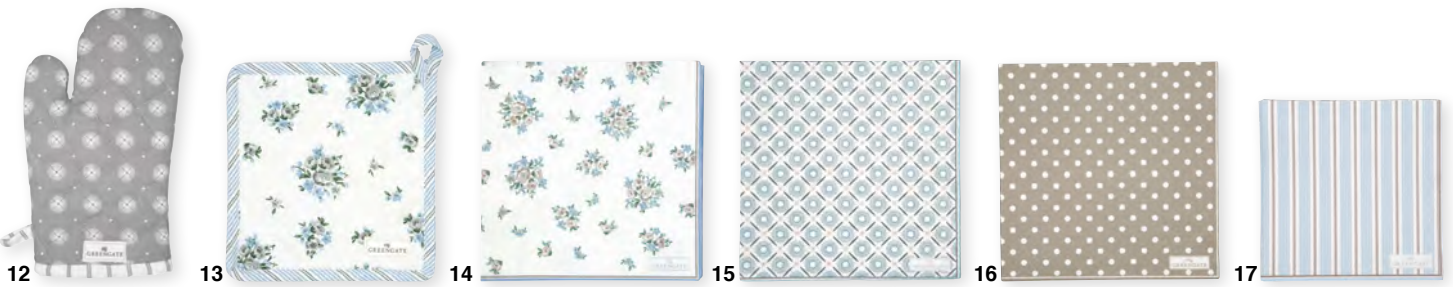

12 Grill glove Saga warm grey L: 28 cm. **13** Pot holder Nicoline beige set of 2 pcs. **14** Paper napkin Nicoline beige large 20pcs. **15** Paper napkin Alva white large 20pcs. **16** Paper napkin Spot grey large 20pcs. **17** Paper napkin Tova pale blue small 20pcs.