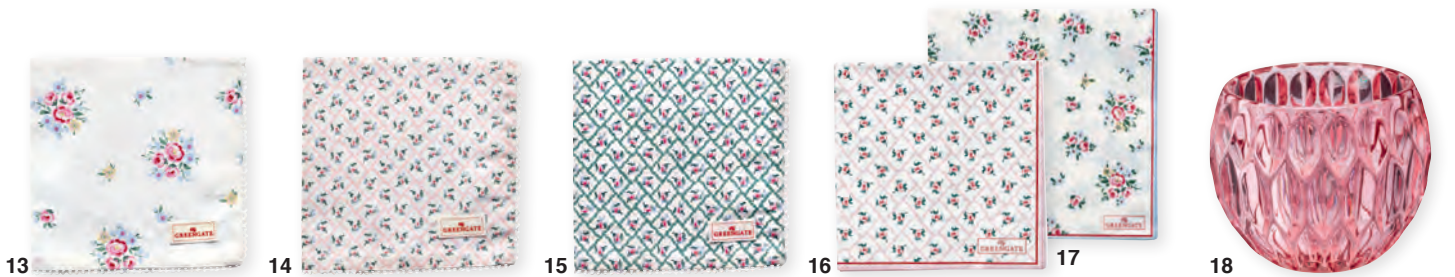

13 Napkin with lace Nicoline white 40x40 cm. **14** Napkin with lace Rita pale pink 40x40 cm. **15** Napkin with lace Rita green 40x40 cm. **16** Paper napkin Rita pale pink small 20pcs. **17** Paper napkin Nicoline white large 20pcs. **18** Glass candle holder pink large 9,5 cm.