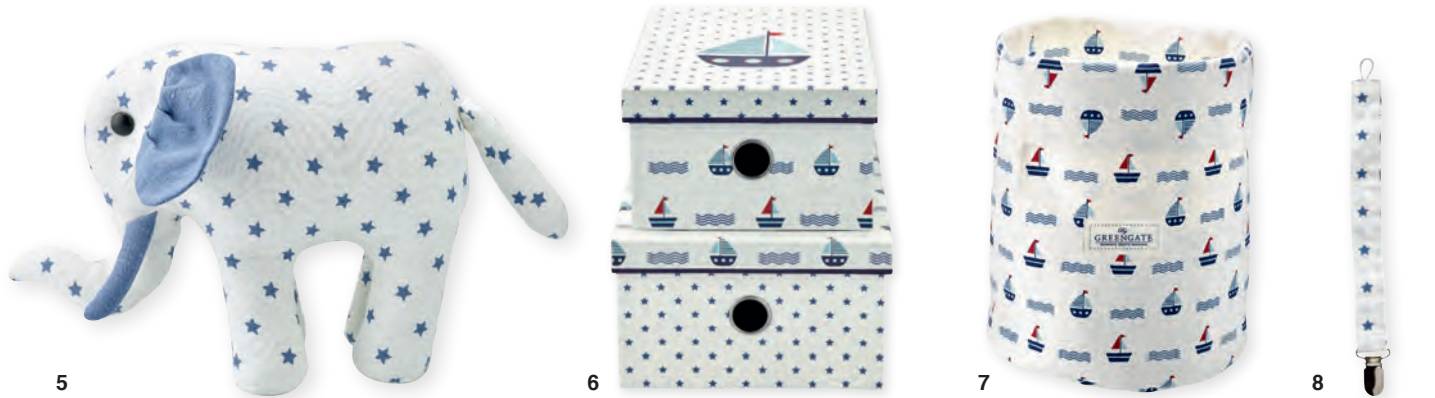

**6**  
**6** Quilted kids bed cover Ellison pale blue 120x120 cm. **7** Baby bed linen set Sari pale blue 70x100 cm & Kids bed linen set Sari pale blue 100x140 cm.

1

1 Storage bag Noah white xlarge H: 60 cm.

2

2 Baby bed linen set Noah white 70x100 cm & Kids bed linen set Noah white 100x140 cm.

3

3 Quilted kids bed cover Noah white 120x120 cm.

1 Kids mug Noah blue H: 8 cm. 2 Kids bowl Noah blue D: 12,2 cm. 3 Kids plate Noah blue D: 20,5 cm. 4 Kids frame Noah blue 16x16 cm.

5 Teddy Elephant Noah white small 17x9x29 cm. 6 Paper storage box Noah white set of 2 assorted. Large: 12,5x20,5x28 cm. 7 Storage bag Noah white medium H: 28 cm. 8 Pacifier string Noah white L: 20 cm.