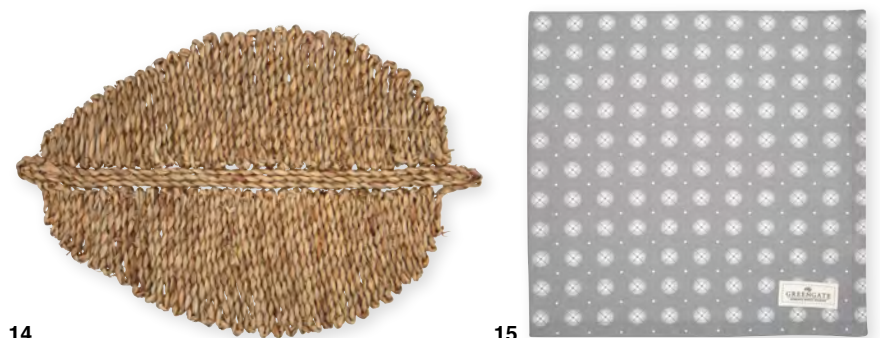

14 Placemat leaf nature 33x52 cm. **15** Tablecloth Saga warm grey 150x150 cm.