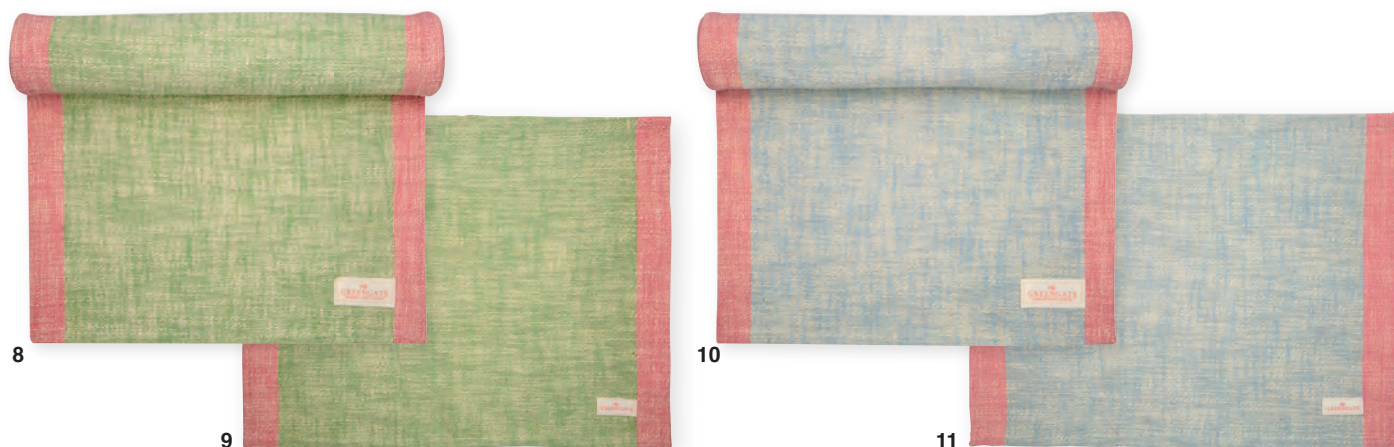

8 Table runner Minna pale green 40x120 cm. 9 Placemat Minna pale green 35x45 cm. 10 Table runner Minna ice blue 40x120 cm. 11 Placemat Minna ice blue 35x45 cm.