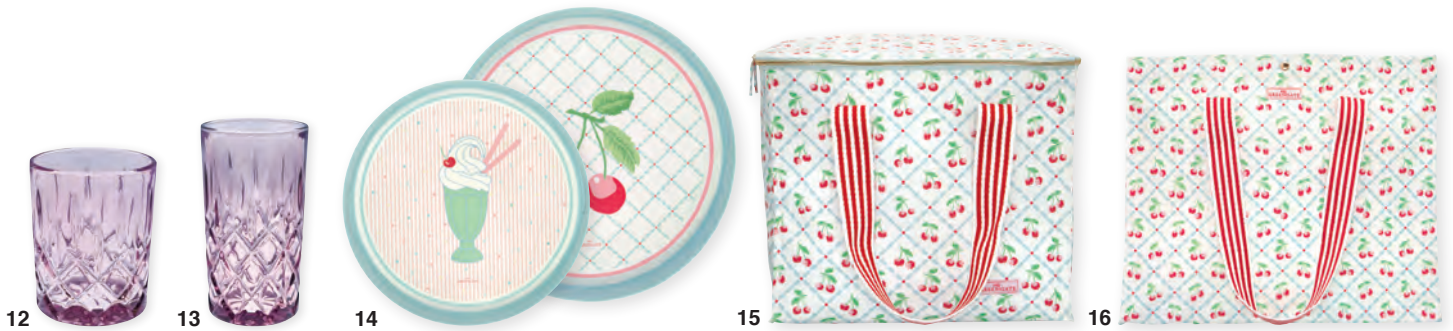

12 Water glass Cutting plum small H: 9,8 cm. **13** Water glass Cutting plum large H: 13,5 cm. **14** Tray Isa pale pink round set of 2. D: 34 cm. **15** Oilcloth cooler bag two handles Cherie white 28x20x32 cm. **16** Oilcloth shopper Cherie white 35x14x45 cm.