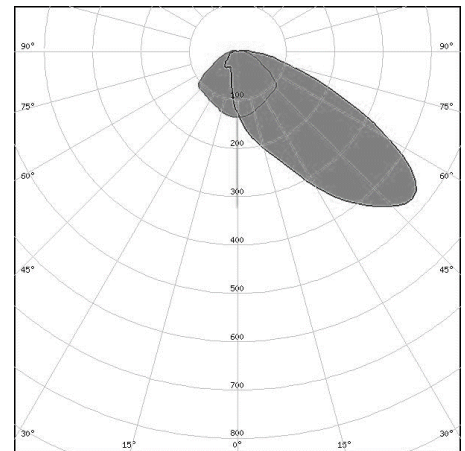

ATHENA STADE

6 BARS-916x715

TECHNICAL DATA

Power	1 200W
Lumen output 3000°K-IRC70	180 000lm
Mounting	Projector
Dimension	916x715
Color temperature	3000°K-4000°K
CRI	70
Beam angle	Asymmetric
Control	ON/OFF
Ingress Protection Rating	IP66
Material	Aluminium
Finish	White resin
Weight	24kg

BEAM ANGLE

DIMENSIONAL DRAWING (mm)