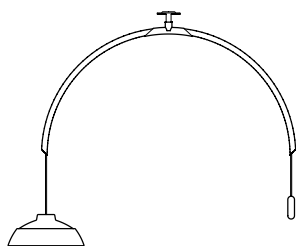

Model 1063

Gino Sarfatti, 1954/2013

Typology	Floor
Materials	Aluminium Structure, Steel Counterweight
Dimensions	W350 x D460 x H2150mm
Weight	10.00kg
Control	Rotary Dimmer
Light Source	Integrated LED 57W 2500lm 2700-5000K

Item Code	Description	EUR excl. Tax
T05-F12-000B	Black with White Base	2.625,00

Model 2129

Gino Sarfatti, 1969/2013

Typology	Suspension
Materials	Aluminium Reflectors, Methacrylate and Brass Structure
Dimensions	W400 x D1450 x H1000-2400mm
Reflector Diameter	ø 400mm
Recommended Ceiling Height	250cm
Weight	4.60kg
Control	Foot Switch
Light Source	Integrated LED 25W 1600lm 2700K

Item Code	Description	EUR excl. Tax
T07-S12-000BW	White & Grey Shade, Methacrylate Structure	2.050,00