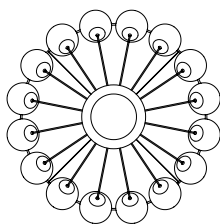

Model 2109/16/14

Gino Sarfatti, 1959/2018

Typology	Suspension
Materials	Opaline Glass Diffuser, Steel Structure
Dimensions	ø 950 × 140mm
Installed Height	700-1600mm
Cable Length	1800mm
Diffuser Diameter	ø 140mm
Weight	14.80kg
Light Source	16 × E14 LED 4.5W (60W Max) 470lm (7520lm Total) 2700K Dimmable Bulbs Included

Item Code	Description	EUR excl. Tax
T08-S31-SGB0	16 Opaline Spheres (14cm Diameter), Black Structure	6.405,00
T08-S31-SGD0	16 Opaline Spheres (14cm Diameter), Champagne Structure	6.405,00