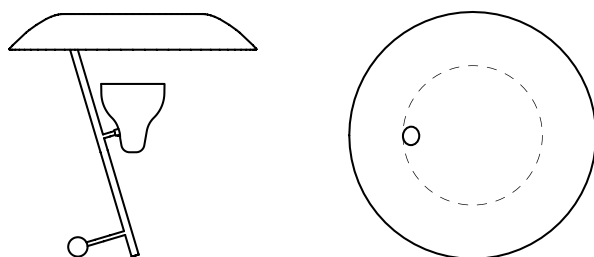

Model 548

Gino Sarfatti, 1951/2013

Typology	Table
Materials	Brass Structure, Opaline Methacrylate Diffuser
Dimensions	ø 500 x 500mm
Diffuser Diameter	ø 500mm
Weight	3.10kg
Control	Touch Dimmer
Light Source	Integrated LED 11W 730lm 2700K

Item Code	Description	EUR excl. Tax
T03-T12-00BG	Dark Burnished Brass with Grey Diffuser	1.085,00
T03-T12-00BO	Dark Burnished Brass with Orange Diffuser	1.085,00
T03-T12-001A	Polished Brass with Azure Diffuser	1.085,00
T03-T12-001G	Polished Brass with Grey Diffuser	1.085,00