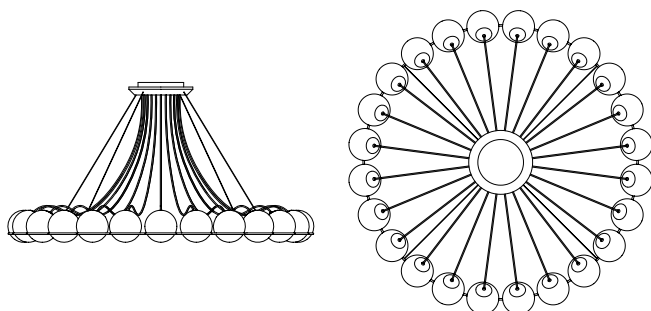

Model 2109/24/14

Gino Sarfatti, 1959/2018

Typology	Suspension
Materials	Opaline Glass Diffuser, Steel Structure
Dimensions	ø 1340 x 140mm
Installed Height	700-1600mm
Cable Length	1800mm
Diffuser Diameter	ø 140mm
Weight	21.20kg
Light Source	24 x E14 LED 4.5W (60W Max) 470lm (11280lm Total) 2700K Dimmable Bulbs Included

Item Code	Description	EUR excl. Tax
T08-S31-S0B0	24 Opaline Spheres (14cm Diameter), Black Structure	9.345,00
T08-S31-S0D0	24 Opaline Spheres (14cm Diameter), Champagne Structure	9.345,00