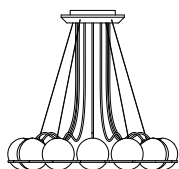

Model 2109/12/14

Gino Sarfatti, 1959/2018

Typology	Suspension
Materials	Opaline Glass Diffuser, Steel Structure
Dimensions	ø 740 × 140mm
Installed Height	700-1600mm
Cable Length	1800mm
Diffuser Diameter	ø 140mm
Light Source	12 × E14 LED 4.5W (60W Max) 470lm (5640lm Total) 2700K Dimmable Bulbs Included

Item Code	Description	EUR excl. Tax
T08-S31-SCB0	12 Opaline Spheres (14cm Diameter), Black Structure	5.355,00
T08-S31-SCD0	12 Opaline Spheres (14cm Diameter), Champagne Structure	5.355,00