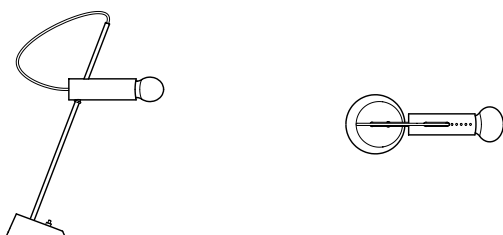

Model 566

Gino Sarfatti, 1956/2020

Typology	Table
Materials	Aluminum Body, Steel Stand, Cast Alloy Base
Dimensions	W140 x D374 x H506mm
Cable Length	1500mm
Weight	2.10kg
Control	On/Off Switch
Light Source	1 x B22 LED 8W (8W Max) 700lm 2700K Dimmable Bulb Included

Item Code	Description	EUR excl. Tax
T11-T41-000B	Black	435,00
T11-T41-000G	Polished	435,00