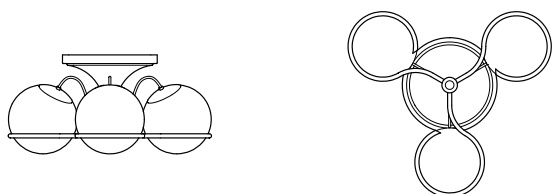

Model 2042/3

Gino Sarfatti, 1963/2020

Typology	Ceiling
Materials	Opaline Glass Diffuser, Steel Structure
Dimensions	ø 650 × 290mm
Diffuser Diameter	ø 200mm
Light Source	3 × E27 LED 7W (60W Max) 806lm (2418lm Total) 2700K Dimmable Bulbs Included

Item Code	Description	EUR excl. Tax
T08-C21-M3B0	3 Opaline Spheres (20cm Diameter), Black Mount	2.050,00
T08-C21-M3D0	3 Opaline Spheres (20cm Diameter), Champagne Mount	2.050,00