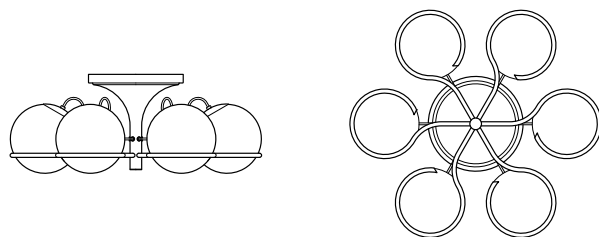

Model 2042/6

Gino Sarfatti, 1963/2019

Typology	Ceiling
Materials	Opaline Glass Diffuser, Steel Structure
Dimensions	ø 650 × 290mm
Diffuser Diameter	ø 200mm
Weight	9.40kg
Light Source	6 × E27 LED 7W (60W Max) 806lm (4836lm Total) 2700K Dimmable Bulbs Included

Item Code	Description	EUR excl. Tax
T08-C21-M6B0	6 Opaline Spheres (20cm Diameter), Black Mount	2.680,00
T08-C21-M6D0	6 Opaline Spheres (20cm Diameter), Champagne Mount	2.680,00