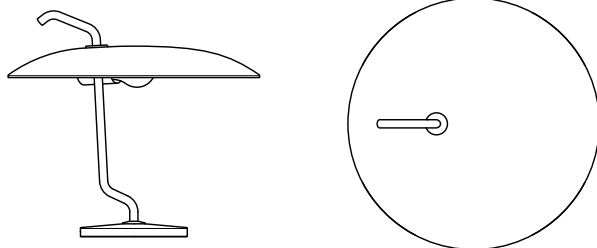

Model 537

Gino Sarfatti, 1950/2019

Typology	Table
Materials	Spun Aluminium Reflector, Brass Structure, Marble Base
Dimensions	ø 400 x 360mm
Cable Length	1800mm
Reflector Diameter	ø 400mm
Weight	2.45kg
Control	On/Off Switch
Light Source	1 x E27 LED 4.5W (60W Max) Non-Dimmable Bulb Included

Item Code	Description	EUR excl. Tax
T09-T21-00BB	Black Structure, Black Reflector, Black Marble Base	780,00
T09-T21-001B	Brass Structure, Black Reflector, White Marble Base	780,00
T09-T21-001W	Brass Structure, White Reflector, White Marble Base	780,00