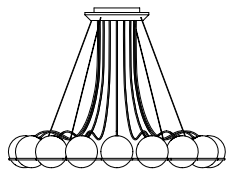

Model 2109/16/14

Gino Sarfatti, 1959/2018

Typology	Suspension
Materials	Opaline Glass Diffuser, Steel Structure
Dimensions	ø 950 × 140mm
Installed Height	700-1600mm
Cable Length	1800mm
Diffuser Diameter	ø 140mm
Weight	14.80kg
Light Source	16 × E14 LED 4.5W (60W Max) 470lm (7520lm Total) 2700K Dimmable Bulbs Included

Item Code	Description	EUR excl. Tax
T08-S31-SGB0	16 Opaline Spheres (14cm Diameter), Black Structure	6.405,00
T08-S31-SGD0	16 Opaline Spheres (14cm Diameter), Champagne Structure	6.405,00