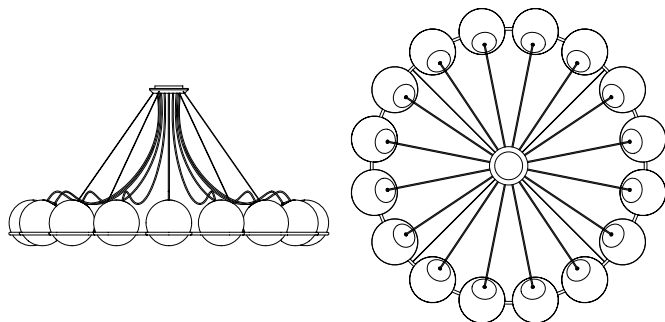

Model 2109/16/20

Gino Sarfatti, 1959/2018

Typology	Suspension
Materials	Opaline Glass Diffuser, Steel Structure
Dimensions	ø 1400 x 200mm
Installed Height	700-1600mm
Cable Length	1800mm
Diffuser Diameter	ø 200mm
Weight	26.20kg
Light Source	16 x E27 LED 7W (60W Max) 806lm (12896lm Total) 2700K Dimmable Bulbs Included

Item Code	Description	EUR excl. Tax
T08-S21-MGB0	16 Opaline Spheres (20cm Diameter), Black Structure	7665,00
T08-S21-MGD0	16 Opaline Spheres (20cm Diameter), Champagne Structure	7665,00