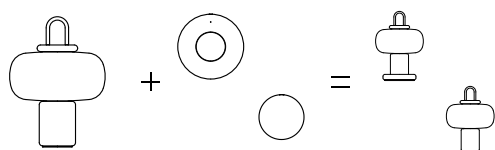

Nox Charging Base

Required Accessory

Item Code	Description	EUR excl. Tax
A02-A01-000B	Black	210,00
A02-A01-000G	Silver	210,00