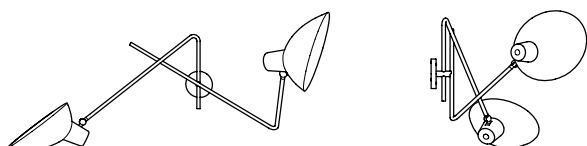

VV Cinquanta Twin

Vittoriano Viganò, 1951/2017

Typology	Wall
Materials	Spun Aluminium Reflectors, Brass Structure
Dimensions	W1130 × D538 × H524mm
Reflector Diameter	∅ 274mm
Weight	5.80kg
Light Source	2 × E27 LED 7W (53W Max) 806lm (1612lm Total) 2700K Dimmable Bulbs Included

Item Code	Description	EUR excl. Tax
T02-W21-1BBB	Black Mount, Black Reflectors	1.200,00
T02-W21-11BB	Brass Mount, Black Reflectors	1.200,00
T02-W21-11WW	Brass Mount, White Reflectors	1.200,00