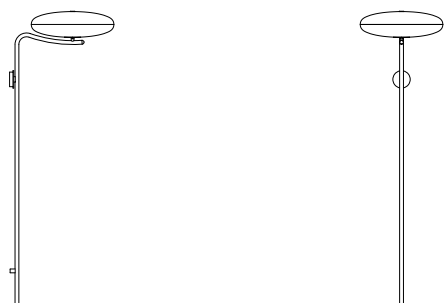

Model 2065 Wall

Gino Sarfatti, 1955/2021

Typology	Wall
Materials	Opaline Methacrylate Diffusers, Steel Structure
Dimensions	W538 x D680 x H1900mm
Diffuser Diameter	ø 538mm
Light Source	5 x E14 LED 4.5W (12W Max) 470lm (2350lm Total) 2700K Dimmable Bulbs Included

Item Code	Description	Cable Length	Weight	EUR excl. Tax
T01-W31-00WW	White Diffuser, Black Structure		5.10kg	1.500,00
T01-W31-P0WW	White Diffuser, Black Structure with Plug	2400mm	5.30kg	1.650,00