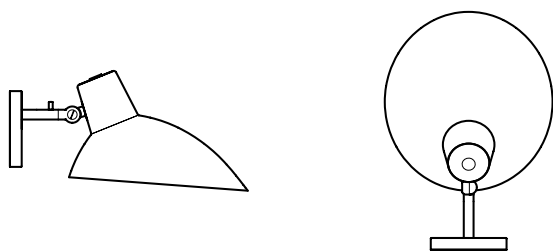

VV Cinquanta Wall

Vittoriano Viganò, 1951/2016

Typology	Wall
Materials	Spun Aluminium Reflector, Brass Mount
Dimensions	W256 × D364 × H183mm
Reflector Diameter	∅ 274mm
Weight	0.70kg
Light Source	1 × E27 LED 7W (53W Max) 806lm 2700K Dimmable Bulb Included

Item Code	Description	Control	EUR excl. Tax
T02-W21-00BB	Black Mount, Black Reflector	None	485,00
T02-W21-00BR	Black Mount, Red Reflector	None	485,00
T02-W21-00BW	Black Mount, White Reflector	None	485,00
T02-W21-00BY	Black Mount, Yellow Reflector	None	485,00
T02-W21-001B	Brass Mount, Black Reflector	None	485,00
T02-W21-001W	Brass Mount, White Reflector	None	485,00
T02-W21-S0BB	Black Mount, Black Reflector with Switch	On/Off Switch	505,00
T02-W21-S01B	Brass Mount, Black Reflector with Switch	On/Off Switch	505,00
T02-W21-S01W	Brass Mount, White Reflector with Switch	On/Off Switch	505,00