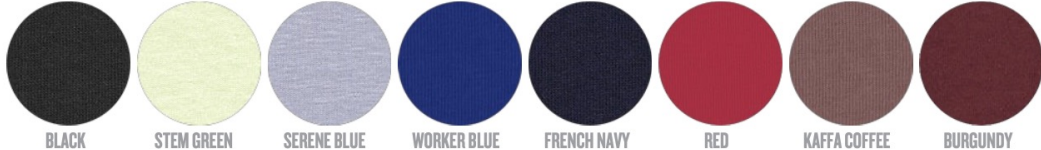

COLORS

BLACK STEM GREEN SERENE BLUE WORKER BLUE FRENCH NAVY RED KAFFA COFFEE BURGUNDY

GAINS
& ROSES