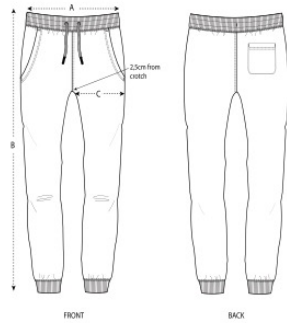

# Unisex Sweatpants

SIZES	XXS	XS	S	M	L	XL	XXL	3XL
A Waist	33.5	34	37	40	43	46	49	50
B Leg Length	98	100	102	104	106	108	110	110
C Tight	28	28	29.2	30	31	32.5	34	35

**GAINS  
& ROSES**

THE  
SQUAD

**GAINS  
& ROSES**