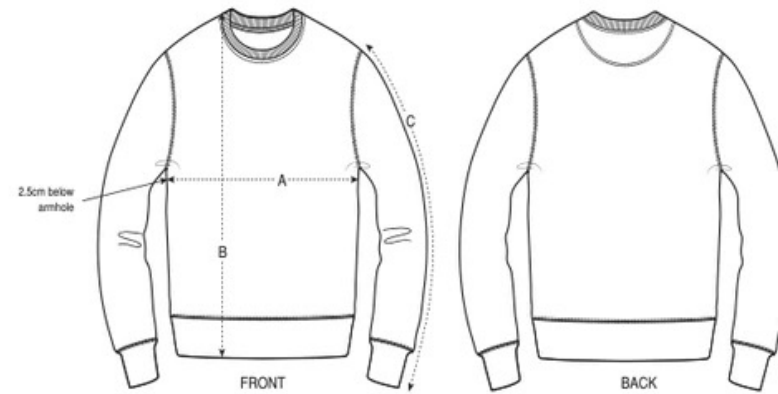

# Unisex Sweatshirt

SIZES	XXS	XS	S	M	L	XL	XXL	XXXL	XXXXL	XXXXXL
A Half Chest	45.5	48	50.5	53	56	59	62	65	70	75
B Body Length	63	65	68	72	74	76	78	80	82	83
C Sleeve Length	61	62	64.5	66	67.5	69	70.5	70.5	70.5	70.5