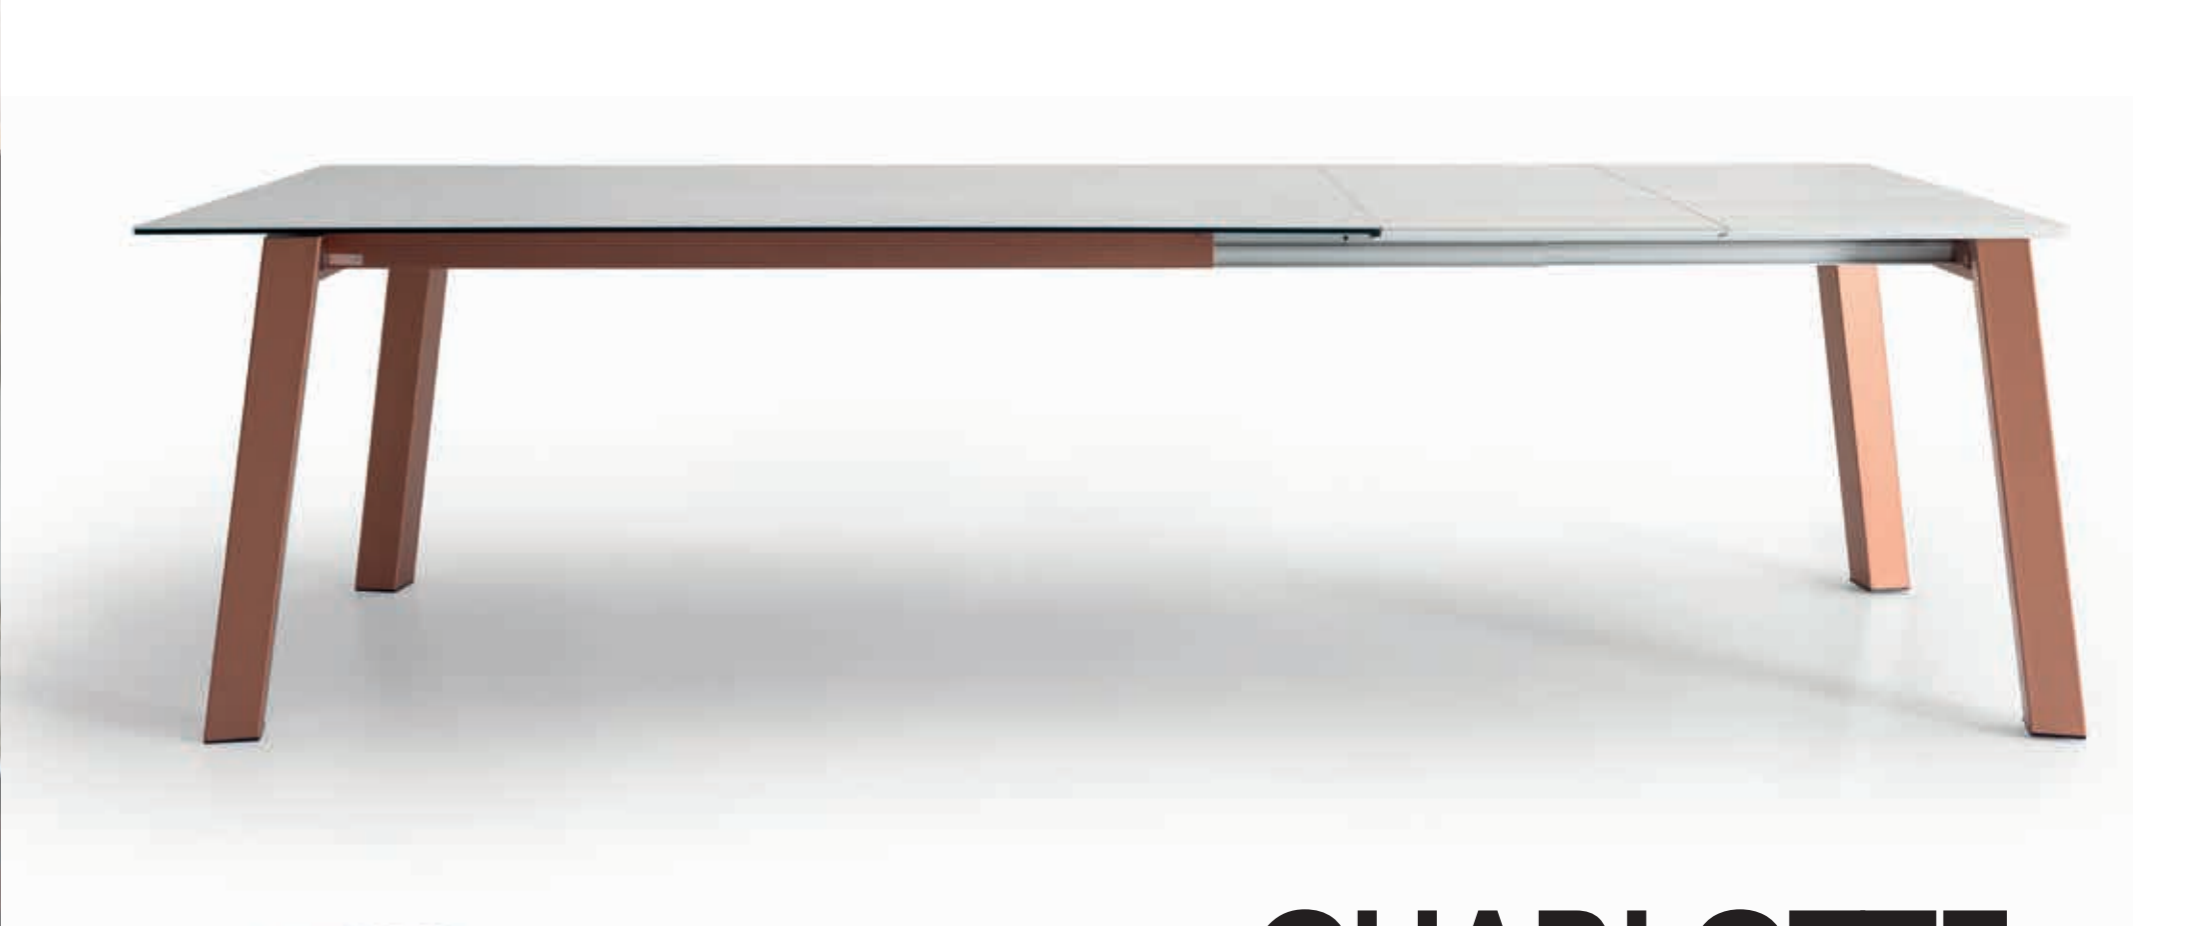

SMITH B
Silla/Chaise/Chair