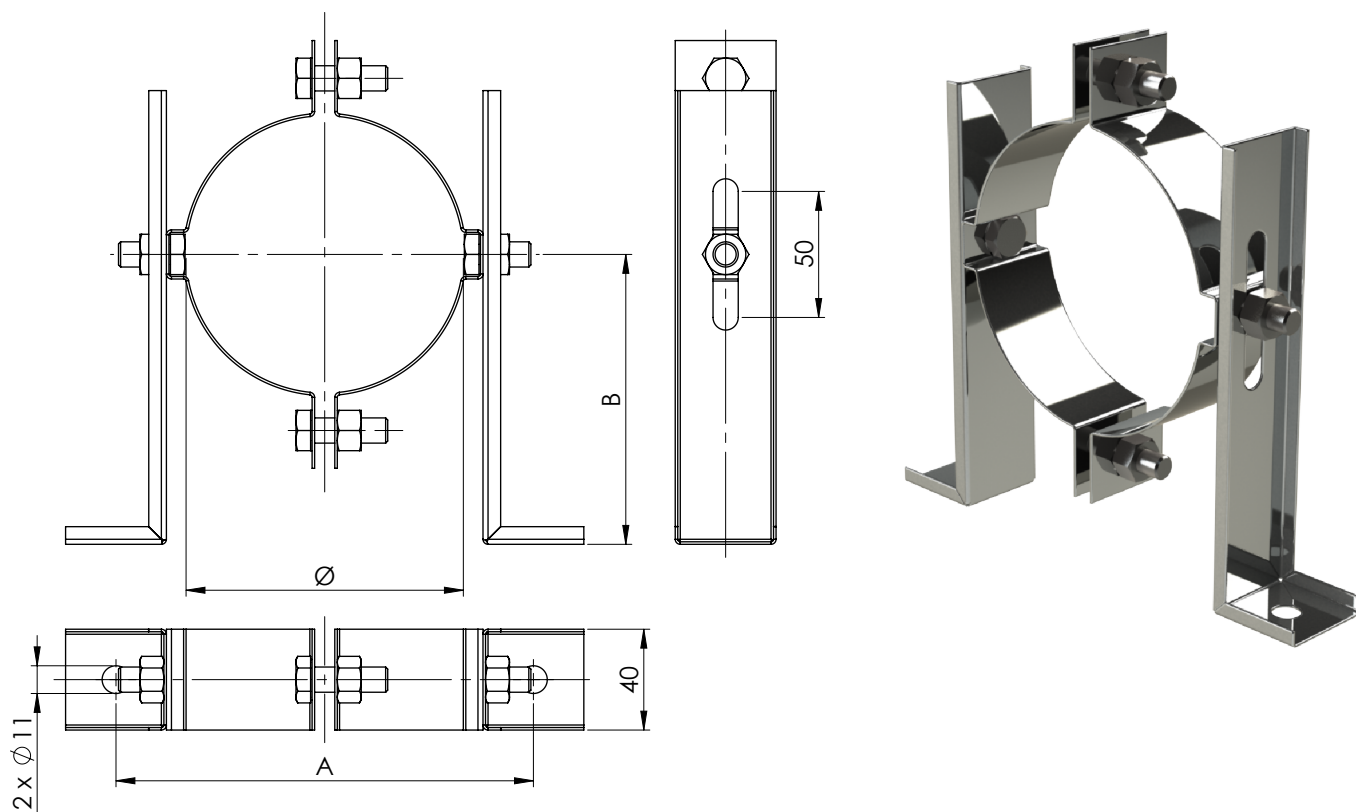

# Wandbeugel

SYSTEMEN (Ø inw.)								ARTIKELCODE (Ø uitw.)	MATEN	
DW DWP	DWH DWBA	DWL DWLK	EK EW	EWP EWPG	DWG DWGH	DWLG	DWD		A	B
---	---	---	80	80	---	---	---	WANDB080	135	115
---	---	---	100	100	---	---	---	WANDB100	155	115
---	---	---	110	---	---	---	---	WANDB110	166	115
---	---	---	120	---	---	---	---	WANDB120	176	115
---	---	---	125	---	100	80	---	WANDB125	181	115
80	---	---	130	---	---	---	---	WANDB130	186	115
100	---	80 100	150	---	---	---	80	WANDB150	206	155
---	---	---	---	---	130	---	---	WANDB155	211	155
---	---	---	---	---	---	---	100	WANDB170	226	155
125	---	---	---	---	150	---	---	WANDB175	231	155
---	---	---	180	---	---	---	---	WANDB180	236	155
150	130	130 150	200	---	---	---	130	WANDB200	256	155
---	---	---	---	---	180	---	---	WANDB205	261	155
---	150	---	---	---	---	---	150	WANDB220	276	155
---	---	---	---	---	200	---	---	WANDB225	281	155
180	---	---	---	---	---	---	---	WANDB230	286	155
200	180	---	250	---	---	---	180	WANDB250	306	190
---	200	---	---	---	---	---	200	WANDB270	326	190
---	---	---	---	---	250	---	---	WANDB275	331	190
250	---	---	300	---	---	---	---	WANDB300	356	215
---	250	---	---	---	---	---	250	WANDB320	377	215
---	---	---	---	---	300	---	---	WANDB325	382	215
300	---	---	350	---	---	---	---	WANDB350	407	240
---	300	---	---	---	---	---	300	WANDB370	427	240
---	---	---	---	---	350	---	---	WANDB375	432	240
350	---	---	400	---	---	---	---	WANDB400	457	265
---	350	---	---	---	---	---	350	WANDB420	477	265
---	---	---	---	---	400	---	---	WANDB425	482	265
400	---	---	---	---	---	---	---	WANDB450	507	290
---	400	---	---	---	---	---	400	WANDB470	527	290