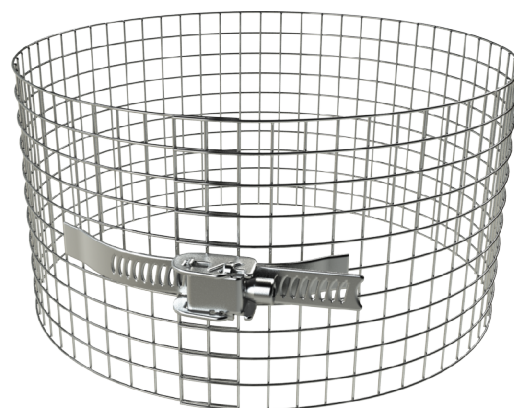

Vonkenvanger

SYSTEMEN (Ø inw.)								ARTIKELCODE (Ø uitw.)	MATEN	
DW DWP	DWH DWBA	DWL DWLK	EK EW	EWP EWPG	DWG DWGH	DWLG	DWD		A	Ø
---	---	---	80	80	---	---	---	VONKV080	80	120
---	---	---	100	100	---	---	---	VONKV100	100	150
---	---	---	110	---	---	---	---	VONKV110	110	165
---	---	---	120	---	---	---	---	VONKV120	120	180
---	---	---	125	---	100	80	---	VONKV125	125	188
80	---	---	130	---	---	---	---	VONKV130	130	195
100	---	80 100	150	---	---	---	80	VONKV150	150	225
---	---	---	---	---	130	---	---	VONKV155	155	233
---	---	---	---	---	---	---	100	VONKV170	170	255
125	---	---	---	---	150	---	---	VONKV175	175	263
---	---	---	180	---	---	---	---	VONKV180	180	270
150	130	130 150	200	---	---	---	130	VONKV200	200	300
---	---	---	---	---	180	---	---	VONKV205	205	308
---	150	---	---	---	---	---	150	VONKV220	220	330
---	---	---	---	---	200	---	---	VONKV225	225	338
180	---	---	---	---	---	---	---	VONKV230	230	345
200	180	---	250	---	---	---	180	VONKV250	250	375
---	200	---	---	---	---	---	200	VONKV270	270	405
---	---	---	---	---	250	---	---	VONKV275	275	413
250	---	---	300	---	---	---	---	VONKV300	300	450
---	250	---	---	---	---	---	250	VONKV320	320	480
---	---	---	---	---	300	---	---	VONKV325	325	488
300	---	---	350	---	---	---	---	VONKV350	350	525
---	300	---	---	---	---	---	300	VONKV370	370	555
---	---	---	---	---	350	---	---	VONKV375	375	563
350	---	---	400	---	---	---	---	VONKV400	400	600
---	350	---	---	---	---	---	350	VONKV420	420	630
---	---	---	---	---	400	---	---	VONKV425	425	638
400	---	---	---	---	---	---	---	VONKV450	450	675
---	400	---	---	---	---	---	400	VONKV470	470	705