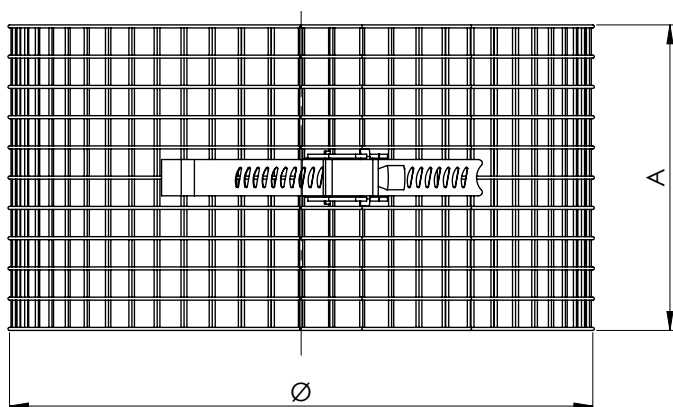

Vonkenvanger

SYSTEMEN (Ø inw.)								ARTIKELCODE (Ø uitw.)	MATEN	
DW DWP	DWH DWBA	DWL DWLK	EK EW	EWP EWPG	DWG DWGH	DWLG	DWD		A	Ø
---	---	---	80	80	---	---	---	VONKV080	80	120
---	---	---	100	100	---	---	---	VONKV100	100	150
---	---	---	110	---	---	---	---	VONKV110	110	165
---	---	---	120	---	---	---	---	VONKV120	120	180
---	---	---	125	---	100	80	---	VONKV125	125	188
80	---	---	130	---	---	---	---	VONKV130	130	195
100	---	80 100	150	---	---	---	80	VONKV150	150	225
---	---	---	---	---	130	---	---	VONKV155	155	233
---	---	---	---	---	---	---	100	VONKV170	170	255
125	---	---	---	---	150	---	---	VONKV175	175	263
---	---	---	180	---	---	---	---	VONKV180	180	270
150	130	130 150	200	---	---	---	130	VONKV200	200	300
---	---	---	---	---	180	---	---	VONKV205	205	308
---	150	---	---	---	---	---	150	VONKV220	220	330
---	---	---	---	---	200	---	---	VONKV225	225	338
180	---	---	---	---	---	---	---	VONKV230	230	345
200	180	---	250	---	---	---	180	VONKV250	250	375
---	200	---	---	---	---	---	200	VONKV270	270	405
---	---	---	---	---	250	---	---	VONKV275	275	413
250	---	---	300	---	---	---	---	VONKV300	300	450
---	250	---	---	---	---	---	250	VONKV320	320	480
---	---	---	---	---	300	---	---	VONKV325	325	488
300	---	---	350	---	---	---	---	VONKV350	350	525
---	300	---	---	---	---	---	300	VONKV370	370	555
---	---	---	---	---	350	---	---	VONKV375	375	563
350	---	---	400	---	---	---	---	VONKV400	400	600
---	350	---	---	---	---	---	350	VONKV420	420	630
---	---	---	---	---	400	---	---	VONKV425	425	638
400	---	---	---	---	---	---	---	VONKV450	450	675
---	400	---	---	---	---	---	400	VONKV470	470	705