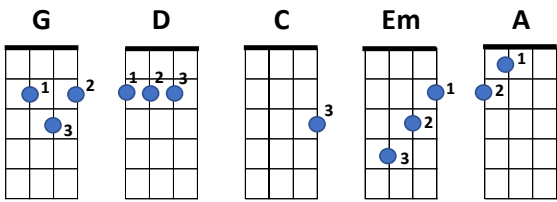

I'd be yours – Ilse de Lange

Strum: | **G** | **D** | **C** | **D** |
 | D DD | UU UDUDU | D DD | UU UDUDU |

Intro: | **G** **D** | **C** **D** | (2x)

Verse: If **G** I were a ghost I'd **D** haunt your house, **C** Hang out in your **D** rafters
G You could be my **D** mister Adams, **C** I could be your **D** Casper
 I'd **G** share with you my **D** afterlife **C** of the unex **D** plained
G Walk through your **D** walls let you **C** rattle my **D** chains
 Yes I would

| **G** **D** | **C** **D** | (2x)

Verse And if **G** I were a snake **D** I'd be a constrictor, **C** Slicker than **D** oil
G I'd entice you **D** with my slither **C** wrap you in my **D** coils
 You could **G** tie me in a D thousand knots,
 And **C** Just watch me un **D** fold
 Hypno **G** tize you **D** with my stare **C** swallow you **D** whole
 Think about it

| **G** **D** | **C** **D** | (2x)

Chorus: **Em** Welcome to my world of **A** make believe
 Check **C** your reality at the **G** door
Em Within my wishes and my **A** wildest dreams
 If I could be **C** anything
 Well **D**///// baby, I'd be yours

| **G** **D** | **C** **D** |

Chorus: **Em** Welcome to my world of **A** make believe
 Check **C** your reality at the **G** door
Em Within my wishes and my **A** wildest dreams
 If I could be **C** anything
 Well **D**///// baby, I'd be yours