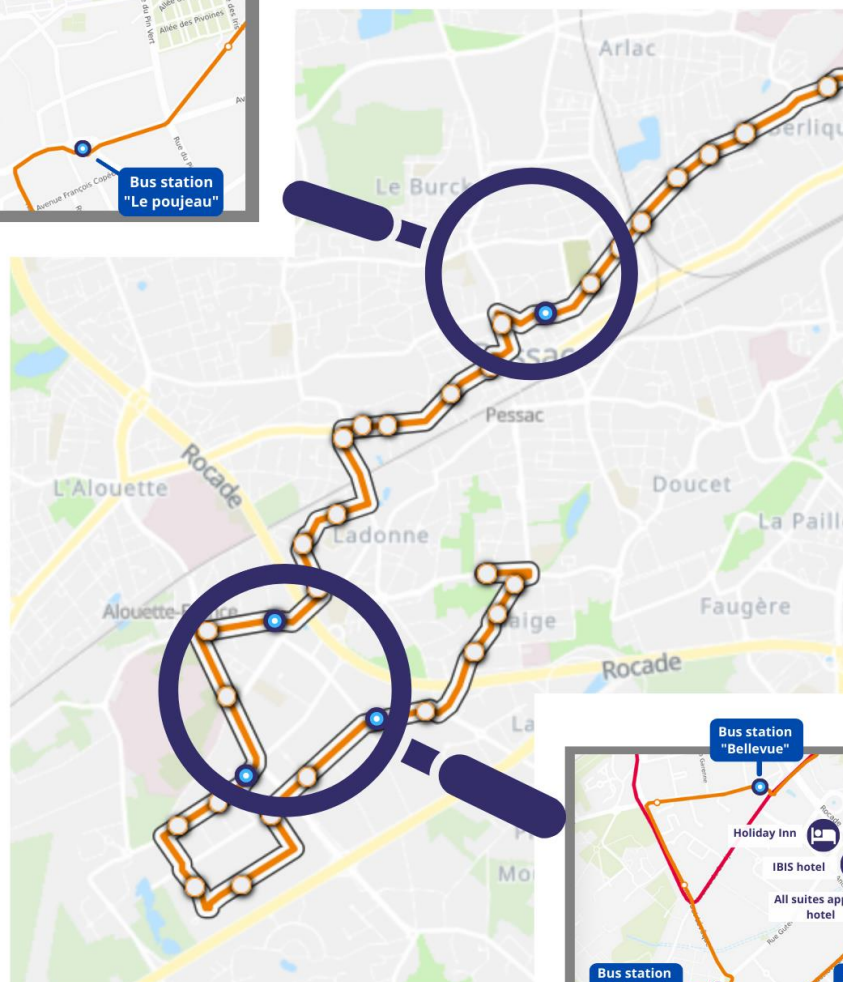

Line 24 : orange

Travel price : 1€70

Tickets available online on the application m-ticket TBM