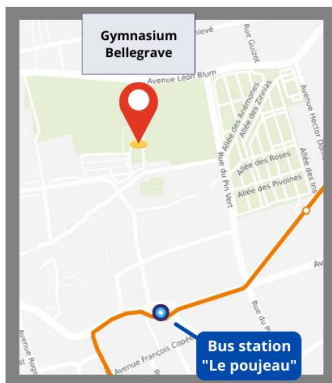

Public transport is also available

PUBLIC TRANSPORTS

In addition to the shuttle service provided by the league, take advantage of the city's public transportation.

Line 24 connects the hotels directly to the competition venue, the travel time is about 15 minutes

Find below the bus stations which concern you, then the schedules at the back of the flyer.