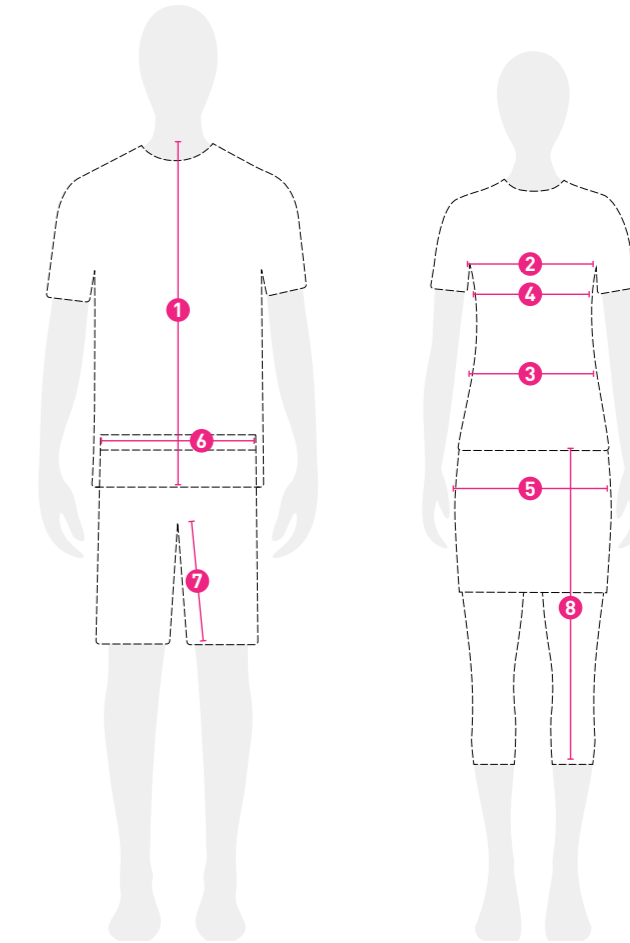

MAGIC Dry

BIDI BADU Magic Dry is your perfect buddy to keep you cool and relaxed on court. Our high-class, polyester fabric absorbs moisture and carries it away from your skin to the fabric surface, where it vaporizes. This guarantees a smooth and dry wearing comfort while moving like crazy on court.

SIZE INFORMATION

GET A MEASURING TAPE, RECORD YOUR MEASUREMENTS, AND USE THE SIZE CHART TO DETERMINE THE CORRECT SIZE. TAKE THE FOLLOWING MEASUREMENTS, MAKING SURE TO KEEP THE TAPE MEASURE STRAIGHT:

- 1 Total Length** Measure the item from the bottom to the top.
- 2 Chest** Measure the item around the widest part.
- 3 Waist** Measure the item around the narrowest part.
- 4 Underbust** Measure the item around the widest part.
- 5 Hip** Put the tape measure around the widest part.
- 6 Cuff** Measure the item around the Cuff.
- 7 Inside Leg Length** Measure from the crotch to the floor.
- 8 Skort Length** Measure the item of clothing from the bottom to the top.