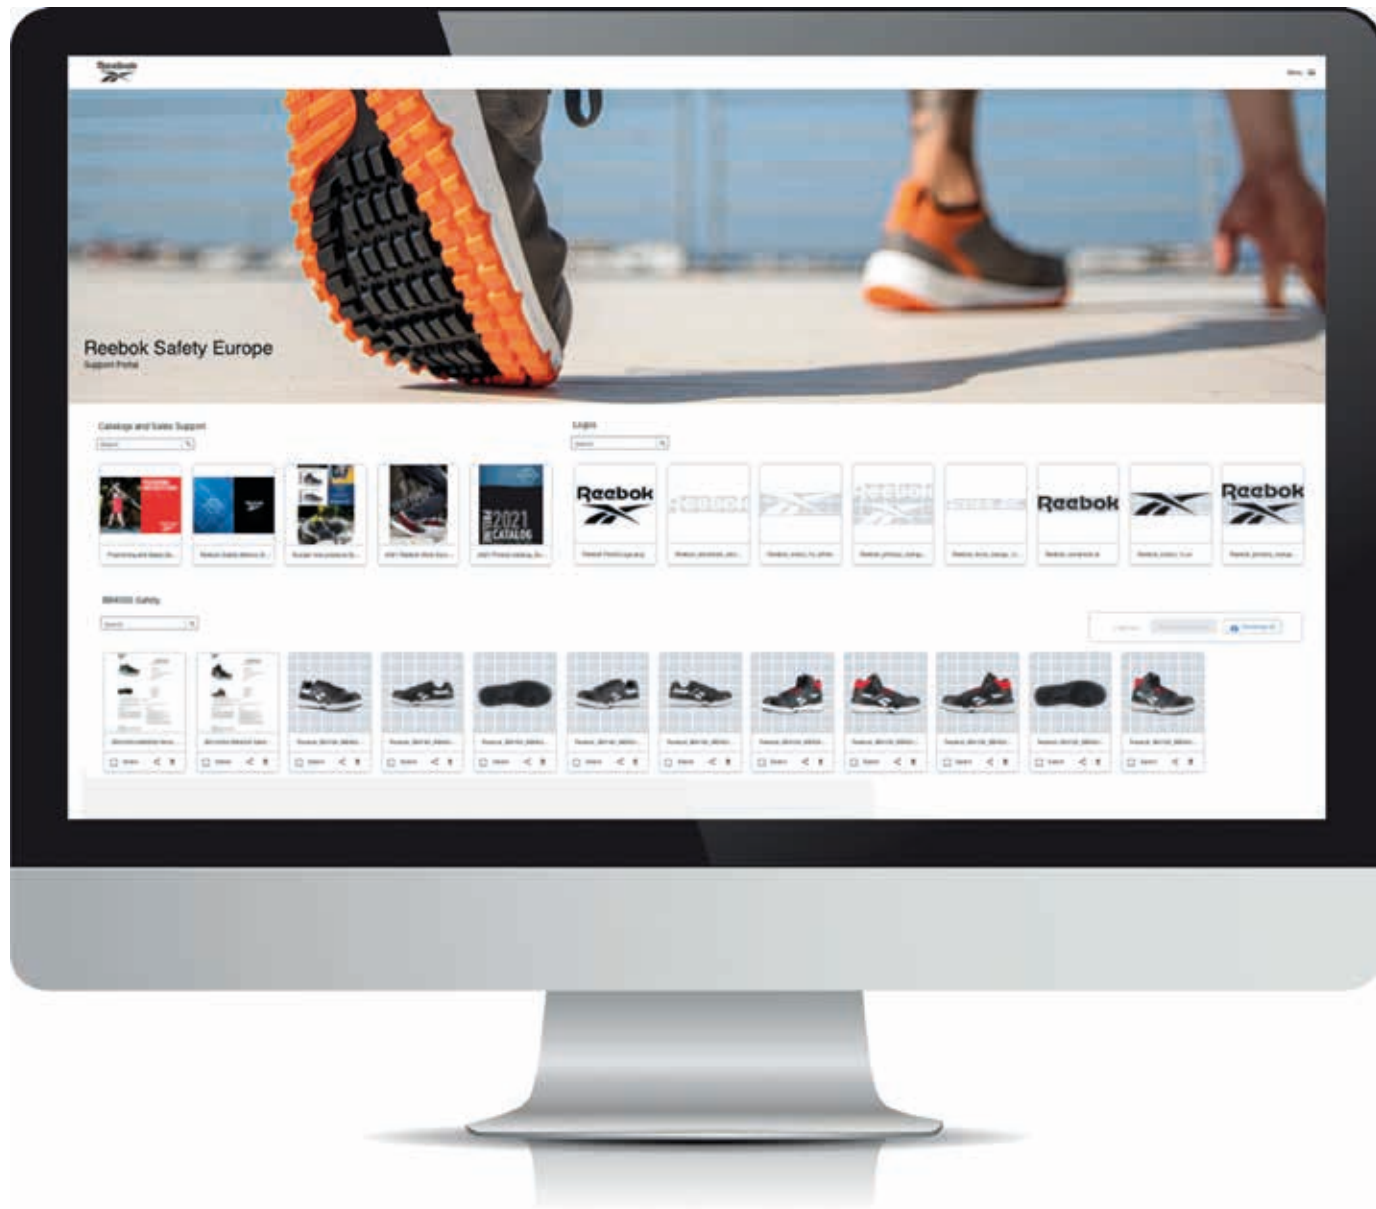

MARKETING PORTAL

REEBOK SAFETY EUROPE SUPPORT PORTAL

[HTTPS://TINYURL.COM/U577YJWE](https://tinyurl.com/u577yjwe)

OR SCAN QR CODE BELOW

- Product Images
- Technical Product Information
- Sales Sheets
- Lifestyle Videos and Photos
- Press Releases
- Merchandising and Retail Support
- Catalogs
- New Item Flyers

European Office

europe@warsonbrands.com
Reebok Safety Sales Support

Ruggiero Sarcina

ruggiero@warsonbrands.com
Reebok Safety Europe Director